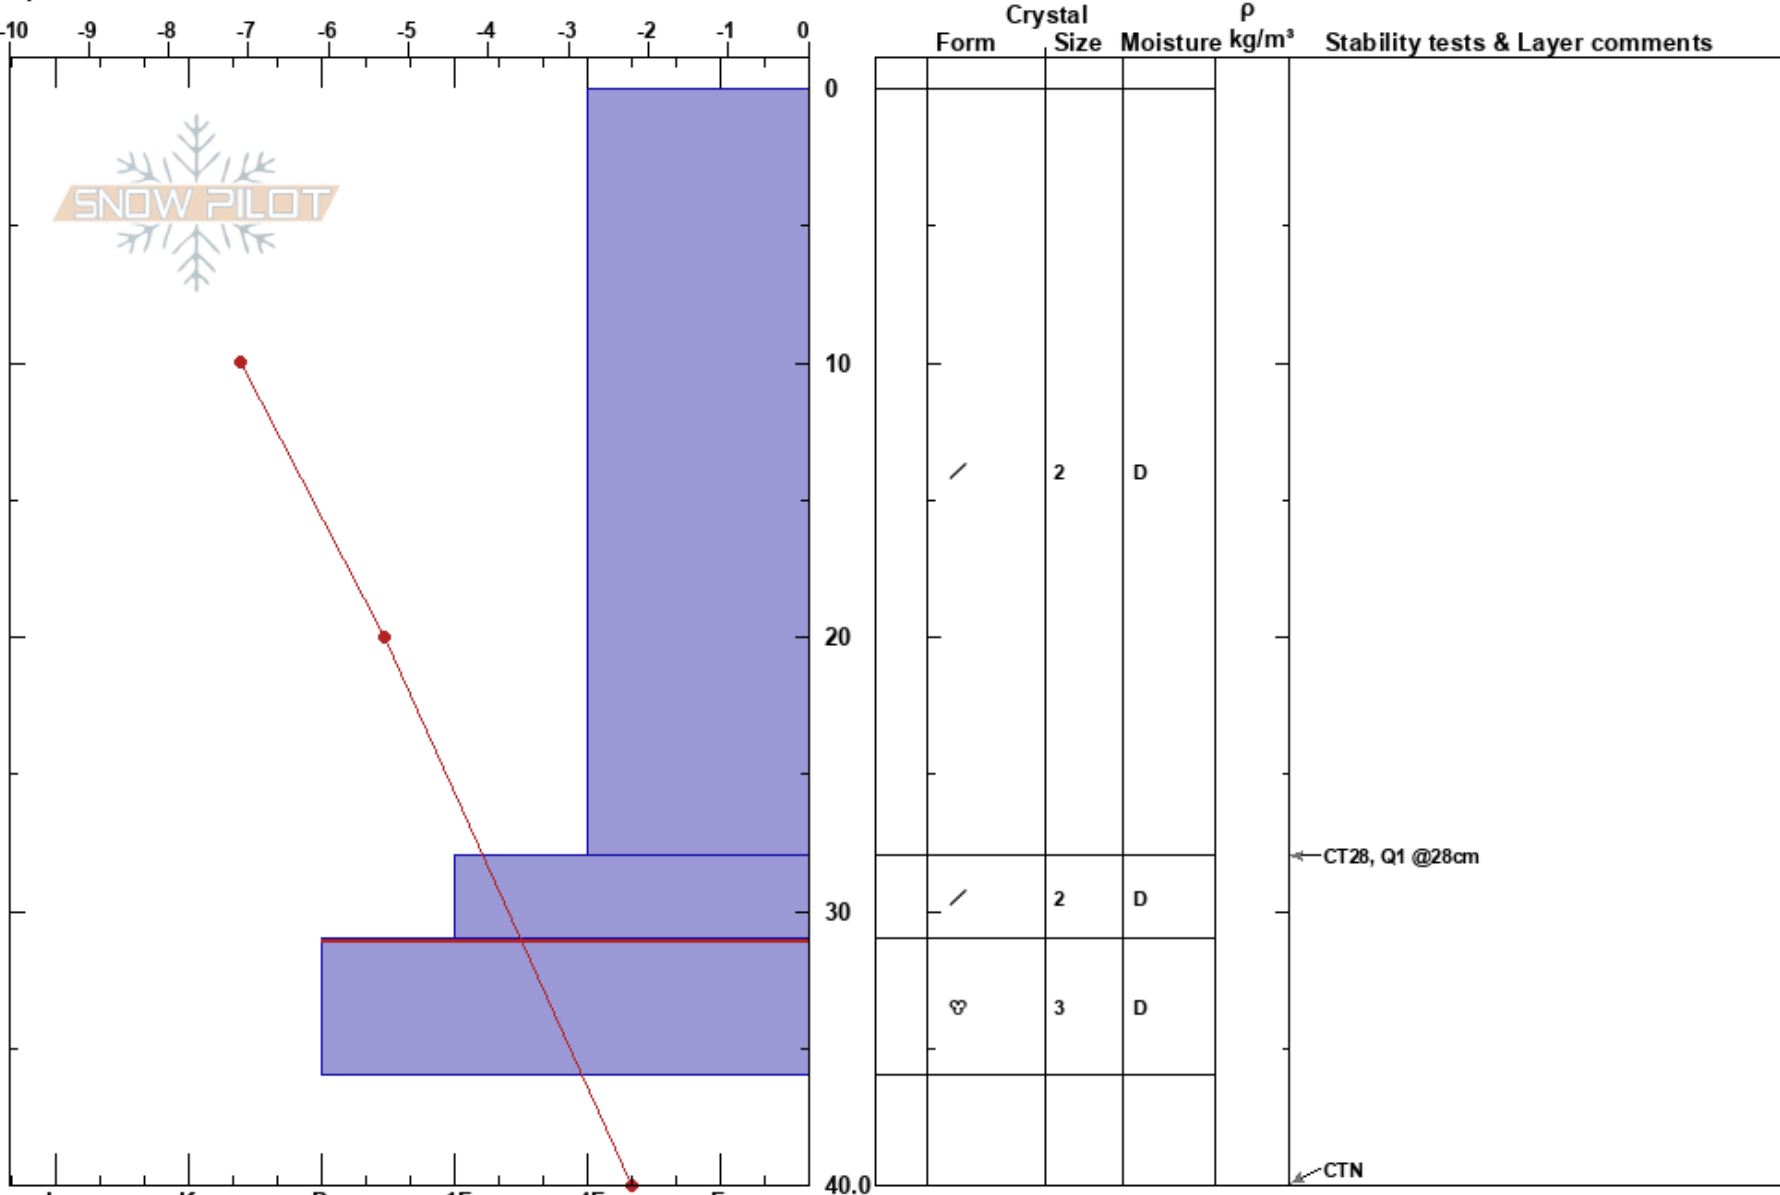

31-36cm: Problematic layer

Iceland

Co-ord:

Sky Cover: FEW

Elevation:

Slope Angle:

Precipitation: NO

Aspect:

Wind Loading: previous

Wind: NE Calm

Specifics: Pit dug in a Ski Area; Recent avalanche activity on similar slopes; Ski tracks on slope

Notes:

I

K

P

1F