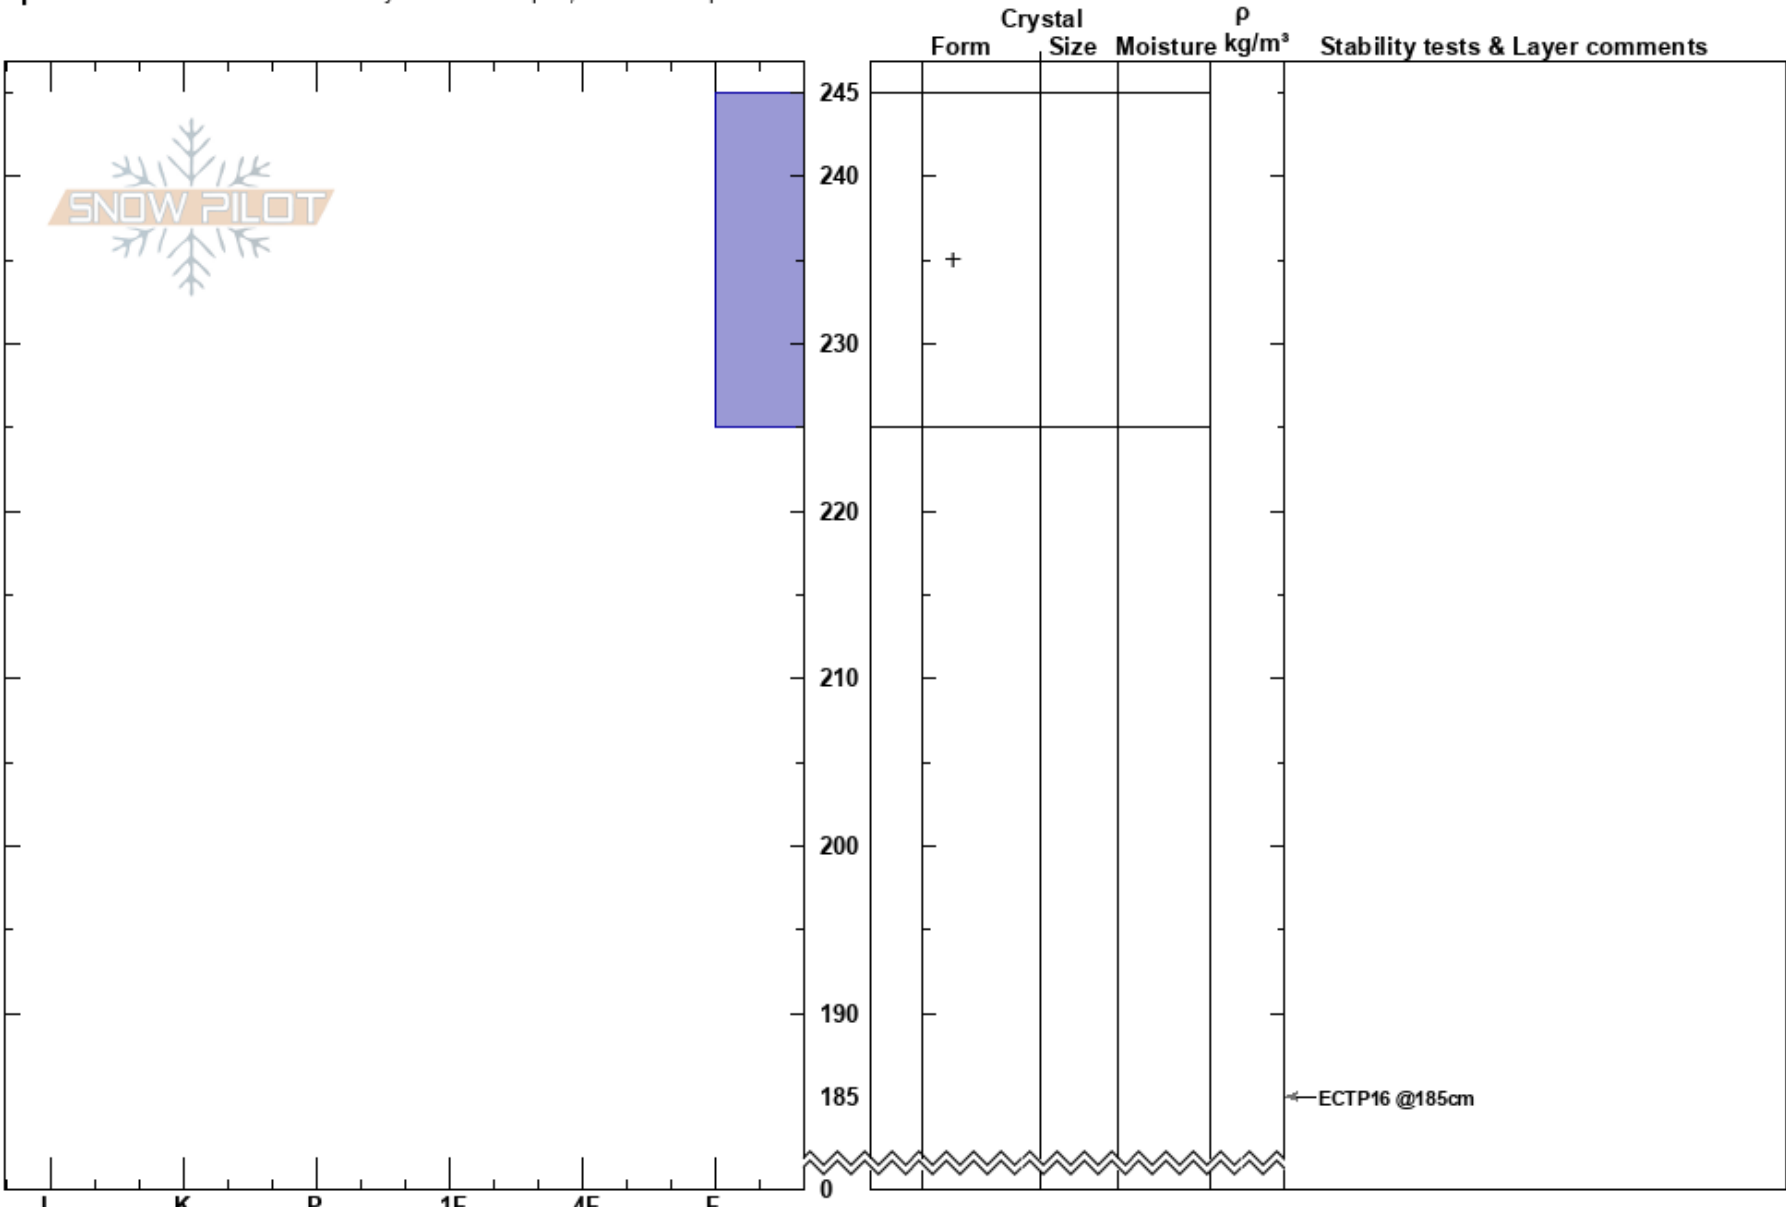

6996 North aspect
Lewis Range
MT
Elevation: 6750 ft
Aspect: 45°
Specifics: Recent avalanche activity on similar slopes; We skied slope

jason griswold
03/02/2017 - 3:00pm
Co-ord: 48.28359N, -113.48032W
Slope Angle: 32°
Wind Loading: previous

Stability: Fair
Air Temperature: -1°C
Sky Cover: BKN
Precipitation: S-1
Wind: SW Light Breeze

HS:245
PF: 80
Layer Notes:

Notes: Gusts were variable 15-20 shifting