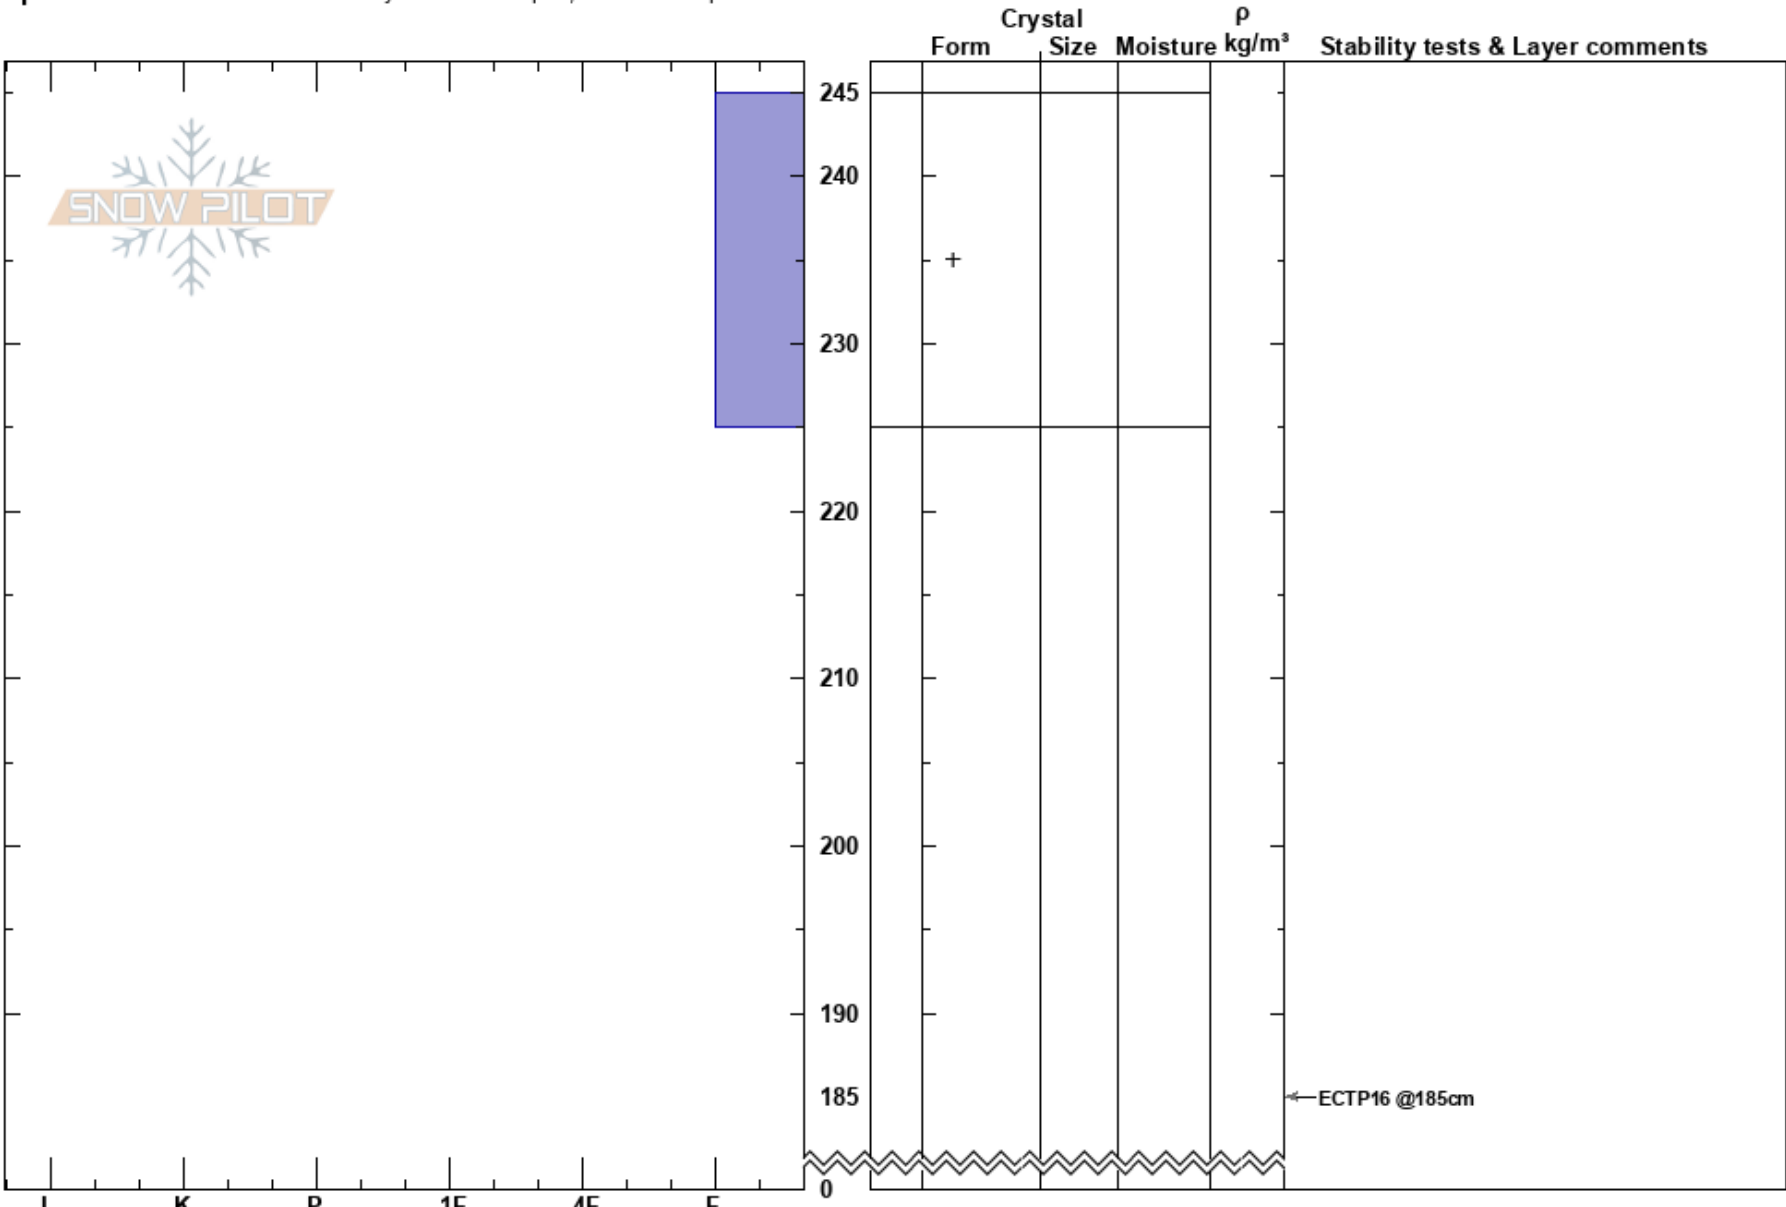

6996 North aspect  
Lewis Range  
MT  
Elevation: 6750 ft  
Aspect: 45°

jason griswold  
03/02/2017 - 3:00pm  
Co-ord: 48.28359N, -113.48032W  
Slope Angle: 32°  
Wind Loading: previous

Stability: Fair  
Air Temperature: -1°C  
Sky Cover: BKN  
Precipitation: S-1  
Wind: SW Light Breeze

HS:245  
PF: 80  
Layer Notes:

Specifics: Recent avalanche activity on similar slopes; We skied slope

Notes: Gusts were variable 15-20 shifting