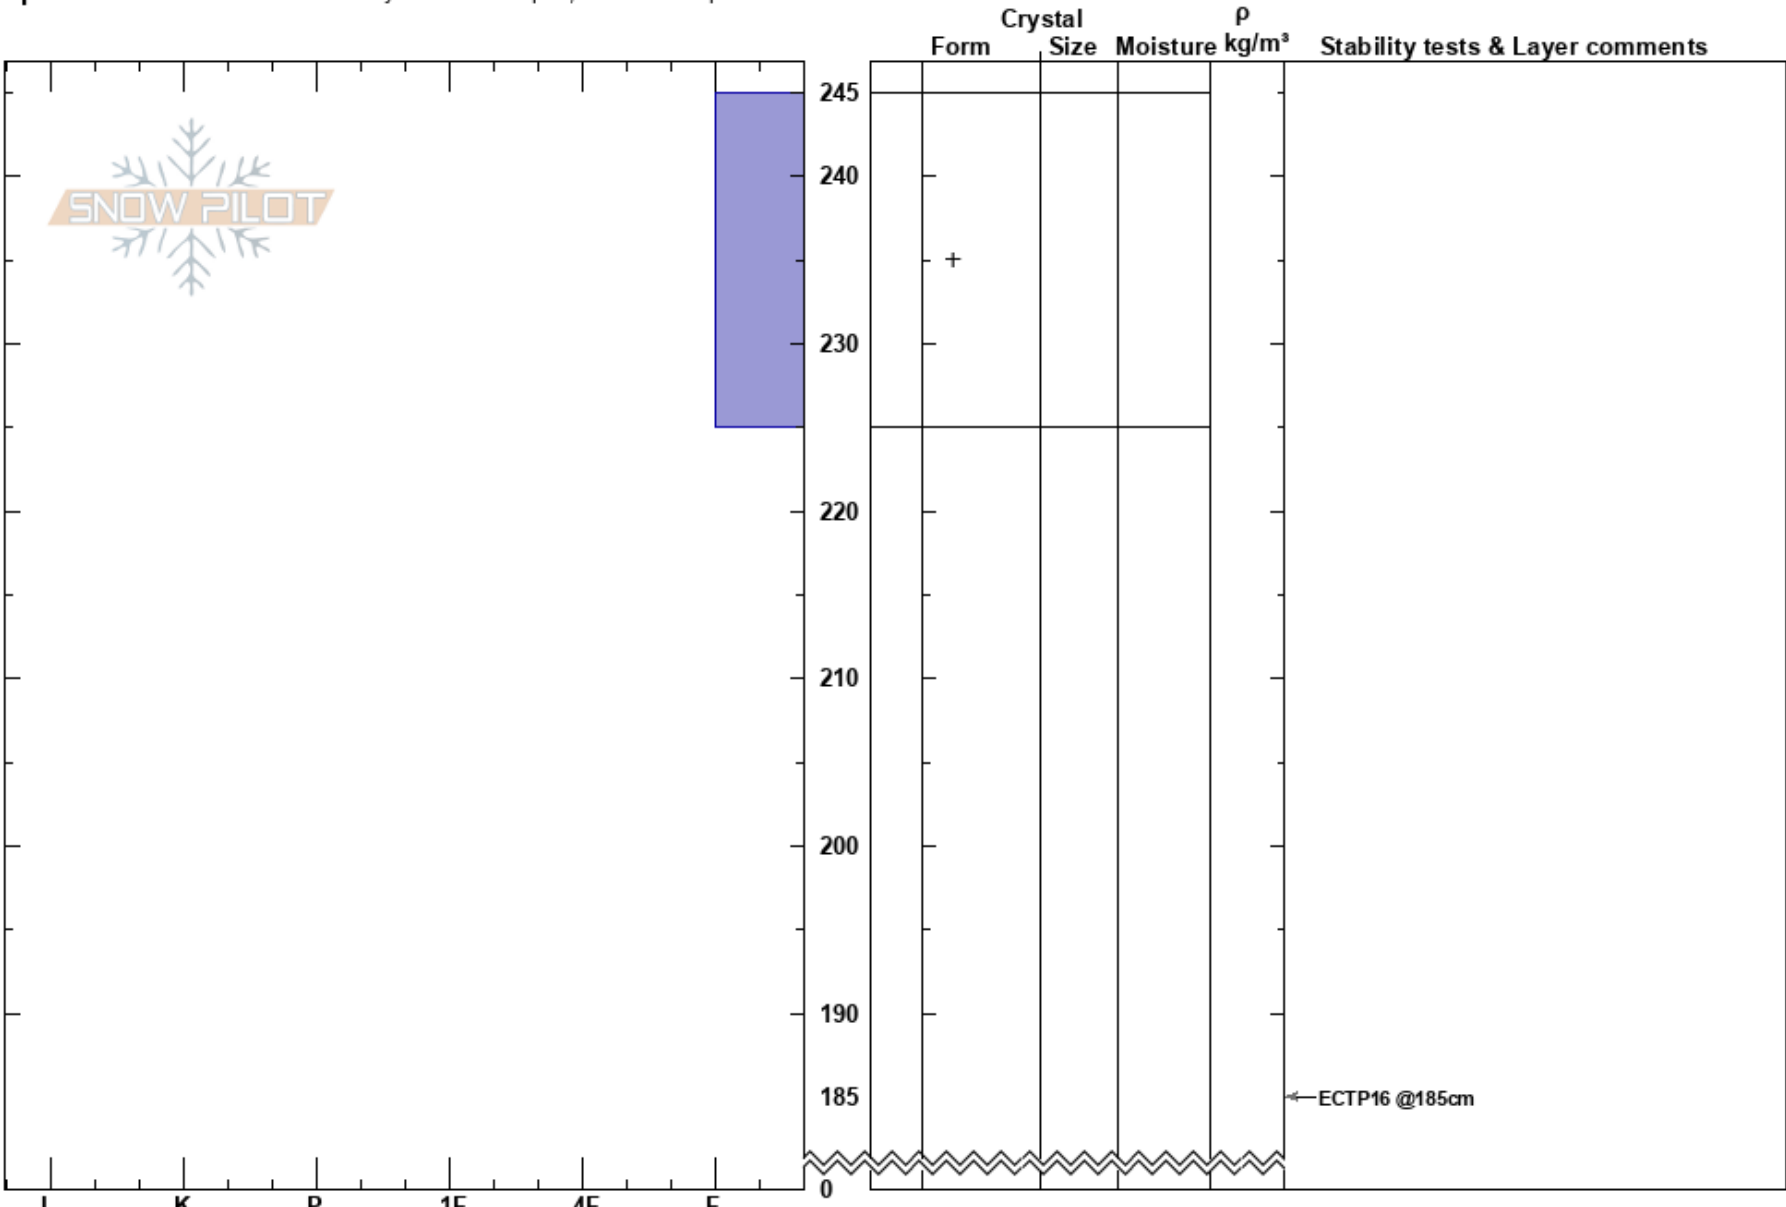

6996 North aspect
Lewis Range
MT
Elevation: 6750 ft
Aspect: 45°

jason griswold
03/02/2017 - 3:00pm
Co-ord: 48.28359N, -113.48032W
Slope Angle: 32°
Wind Loading: previous

Stability: Fair
Air Temperature: -1°C
Sky Cover: BKN
Precipitation: S-1
Wind: SW Light Breeze

HS:245
PF: 80
Layer Notes:

Specifics: Recent avalanche activity on similar slopes; We skied slope

Notes: Gusts were variable 15-20 shifting