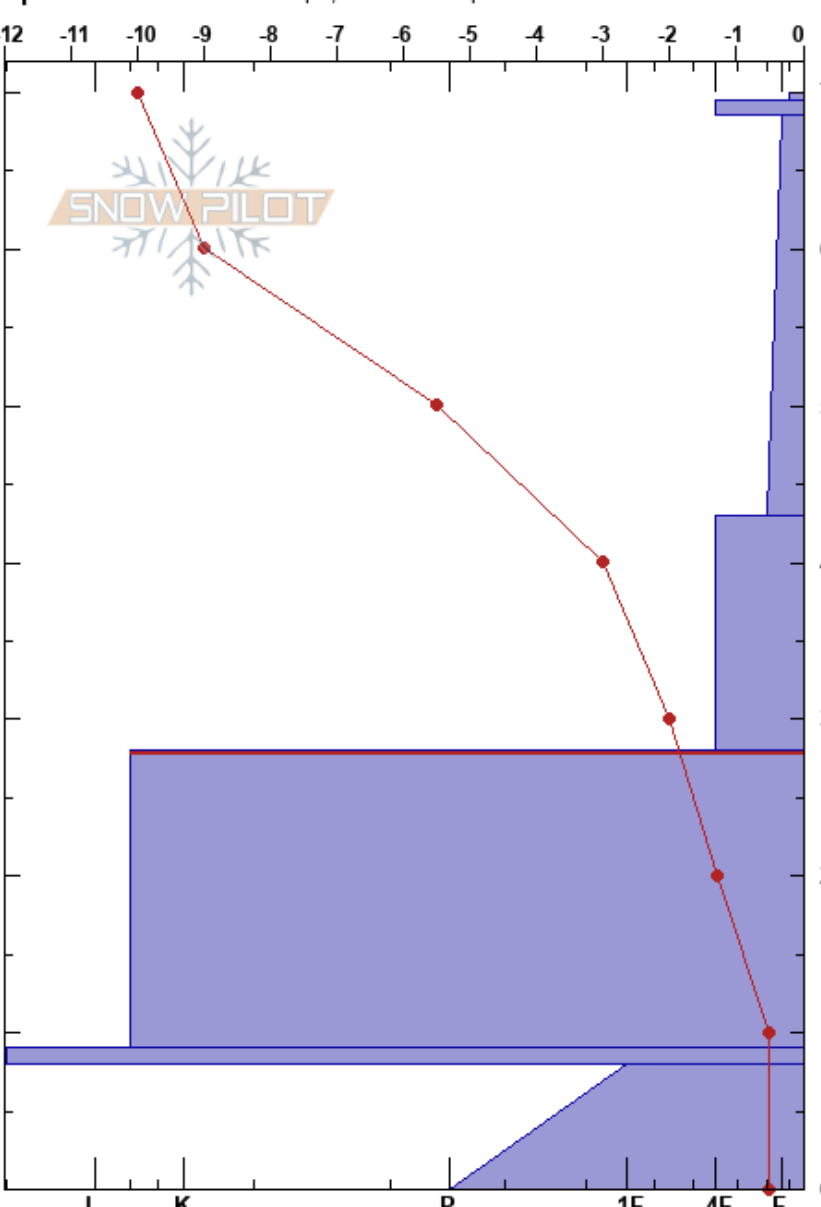

Steinskarfjellet low
 Kvaløya
 Norway
 Elevation: 233 m
 Aspect: N

Paul Velsand
 02/03/2017 - 08:30
 Co-ord: 33W 639468E 7732280N
 Slope Angle: 5°
 Wind Loading:

Stability: Good HS: 70 Layer Notes:
 Air Temperature: -4.5°C PF: 30 28-9cm: Problematic layer
 Sky Cover: CLR
 Precipitation: NO
 Wind: Calm

Specifics: Ski tracks on slope; We skied slope

Form	Crystal Size	Moisture	ρ kg/m ³	Stability tests & Layer comments
V	1	D		
•	0.3	D		
•	0.3	D	180	
•	0.3	D	250	
♡	1.5	D	375	
■				
♡	3	D	350	

Notes: Hs iButton: 64 cm.

2x ECTX no shovel break