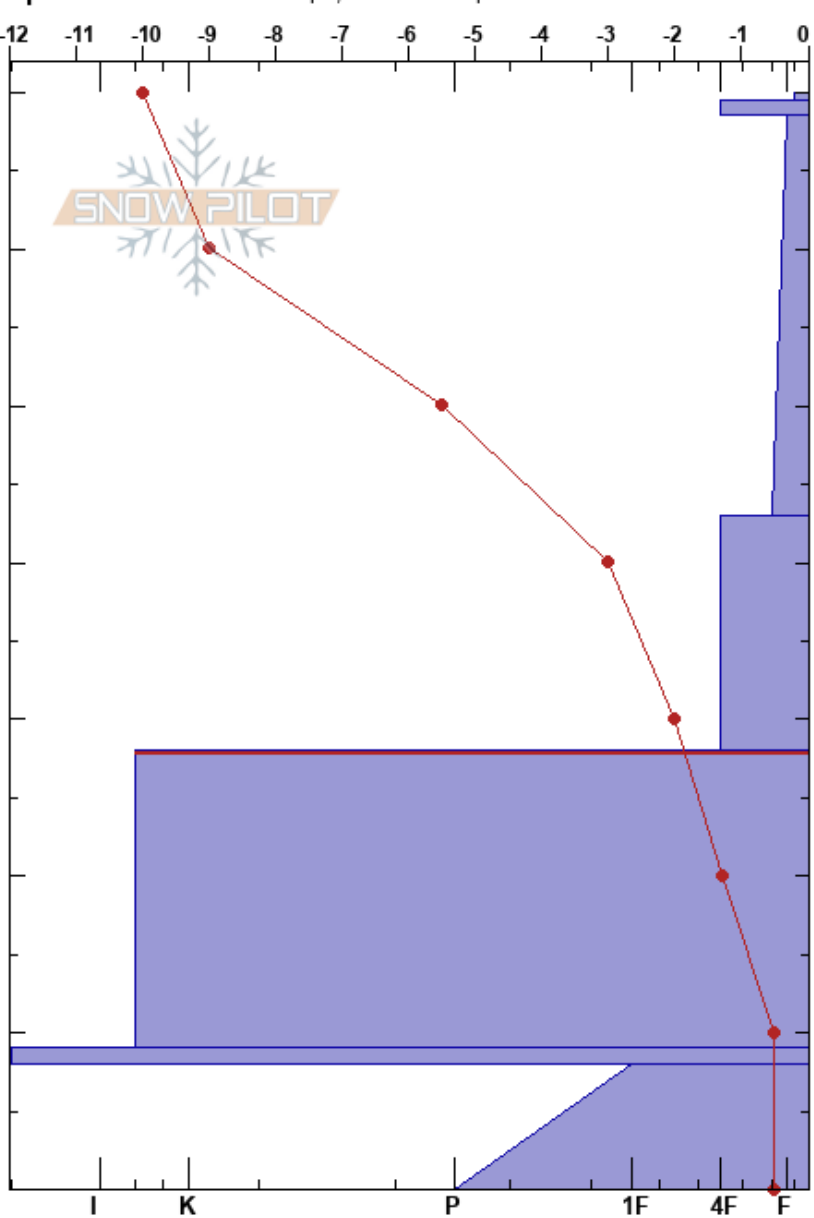

Steinskarfjellet low
 Kvaløya
 Norway
 Elevation: 233 m
 Aspect: N

Paul Velsand
 02/03/2017 - 08:30
 Co-ord: 33W 639468E 7732280N
 Slope Angle: 5°
 Wind Loading:

Stability: Good HS: 70 Layer Notes:
 Air Temperature: -4.5°C PF: 30 28-9cm: Problematic layer
 Sky Cover: CLR
 Precipitation: NO
 Wind: Calm

Specifics: Ski tracks on slope; We skied slope

Form	Crystal		Moisture	ρ kg/m ³	Stability tests & Layer comments
	Size				
V	1		D		
•	0.3		D		
•	0.3		D	180	
•	0.3		D	250	
♡	1.5		D	375	
■					
♡	3		D	350	

2x ECTX no shovel break

Notes: Hs iButton: 64 cm.