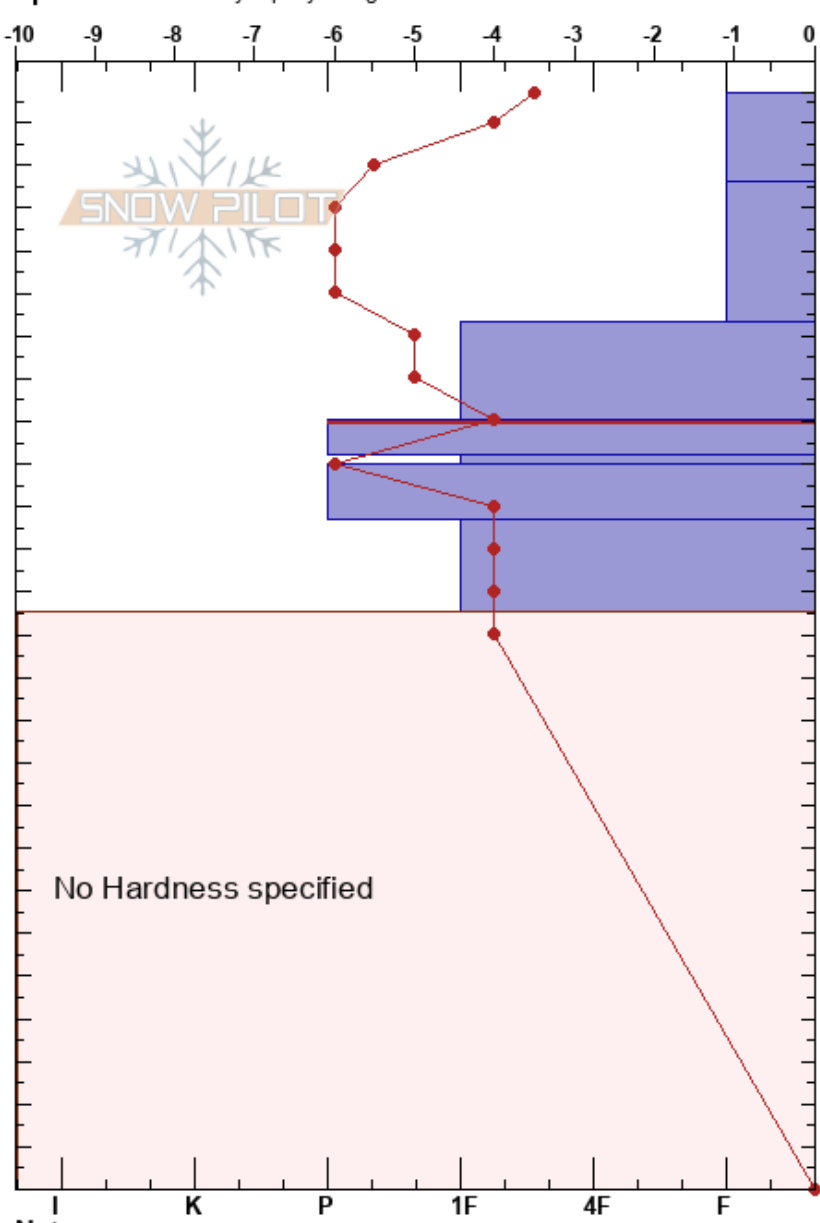

Evaro Bowl
 Rattlesnake Mtns
 MT
 Elevation: 7488 ft
 Aspect: 280°
 Specifics: Instability rapidly rising

Travis Craft
 03/01/2017 - 10:30am
 Co-ord: 47.03894N, -113.99022W
 Slope Angle: 30°
 Wind Loading: previous

Stability:
 Air Temperature: -10°C
 Sky Cover: OVC
 Precipitation: S2
 Wind: W Moderate
 HS: 257
 PF: 60
 PS: 30
 180-172cm: Problematic layer

Crystal Form	Crystal Size	Moisture	ρ kg/m ³	Stability tests & Layer comments
*				CT1, Q1 @247cm
				ECTN1 @247cm
/				CT5, Q3 @236cm
				ECTN22 @236cm
/				
⊙				CT21, Q1 @180cm
•				ECTN26 @180cm
⊙				
•				