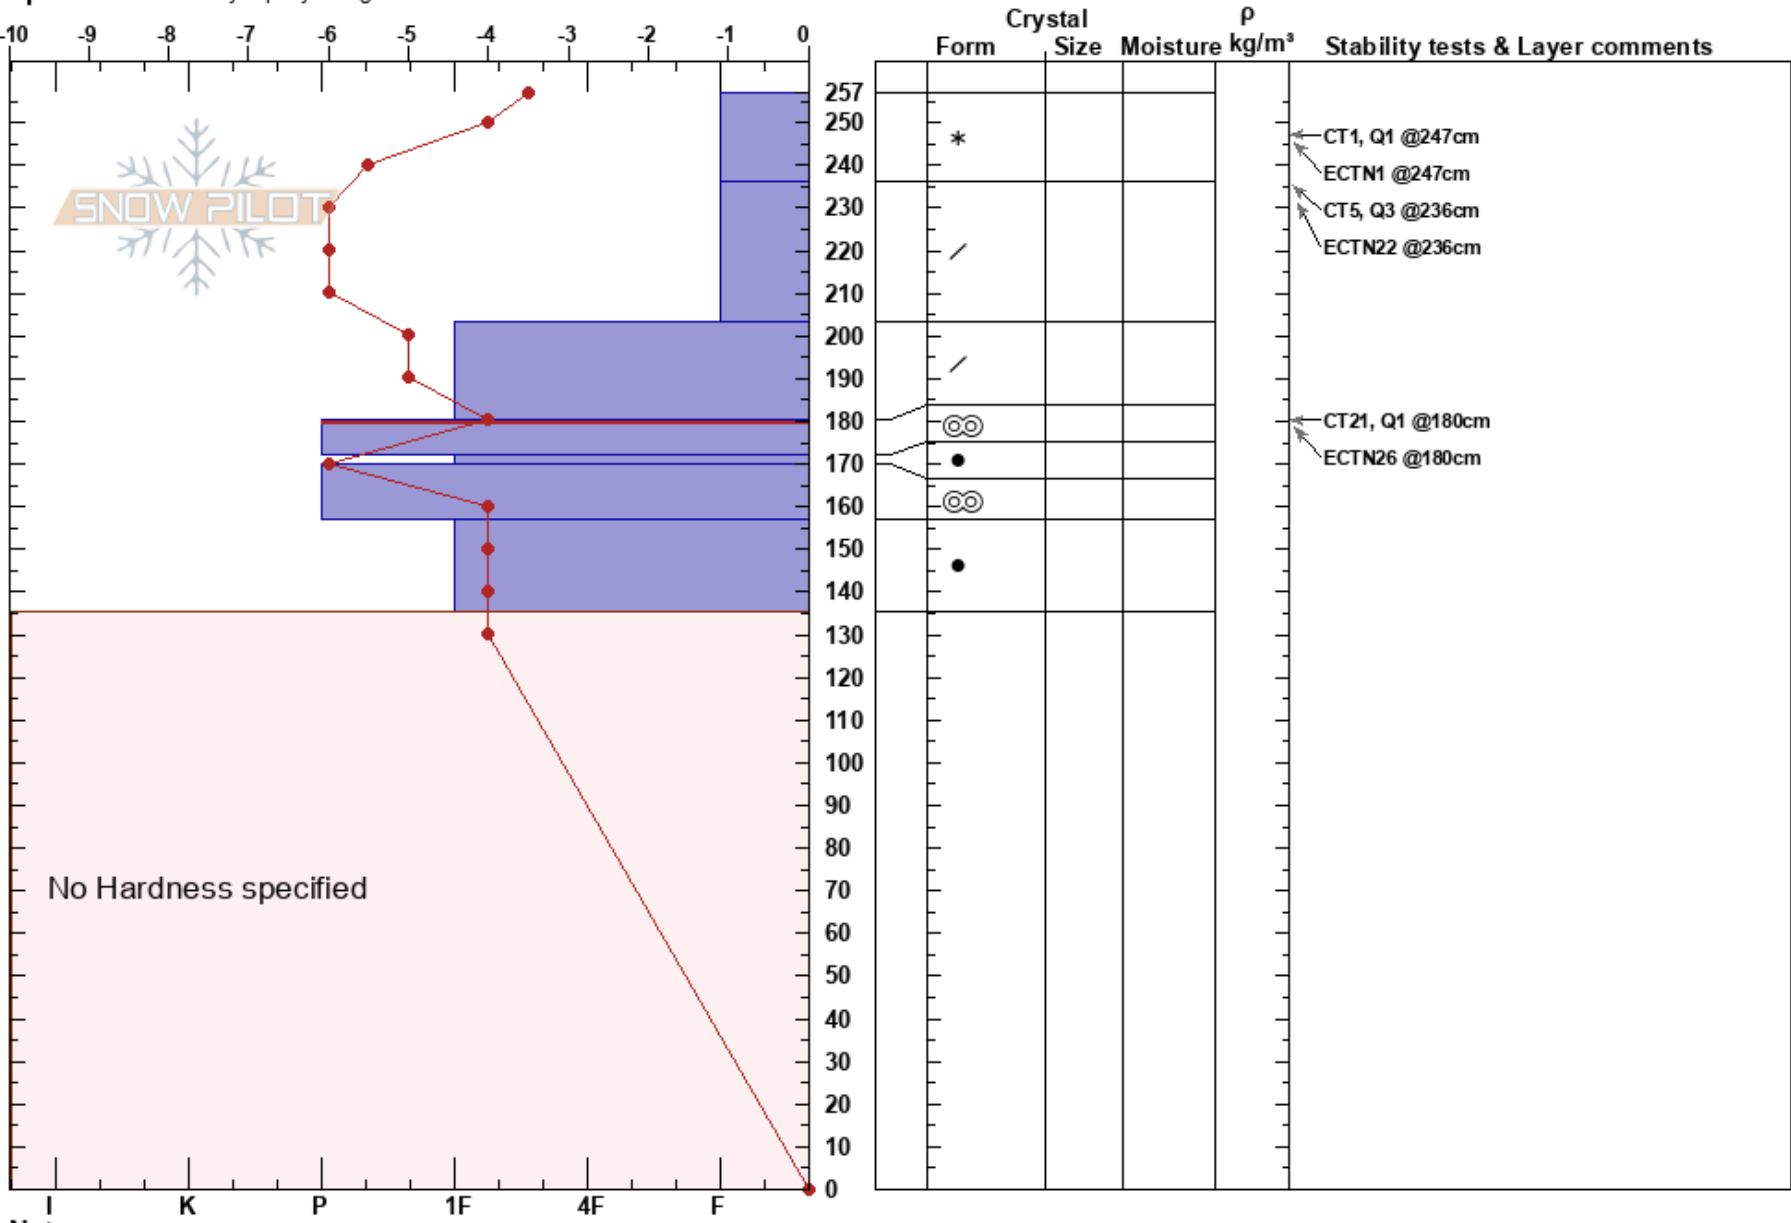

Evaro Bowl
 Rattlesnake Mtns
 MT
 Elevation: 7488 ft
 Aspect: 280°

Travis Craft
 03/01/2017 - 10:30am
 Co-ord: 47.03894N, -113.99022W
 Slope Angle: 30°
 Wind Loading: previous

Stability:
 Air Temperature: -10°C
 Sky Cover: OVC
 Precipitation: S2
 Wind: W Moderate

HS: 257
 PF: 60
 PS: 30
 180-172cm: Problematic layer

Specifics: Instability rapidly rising

Notes: