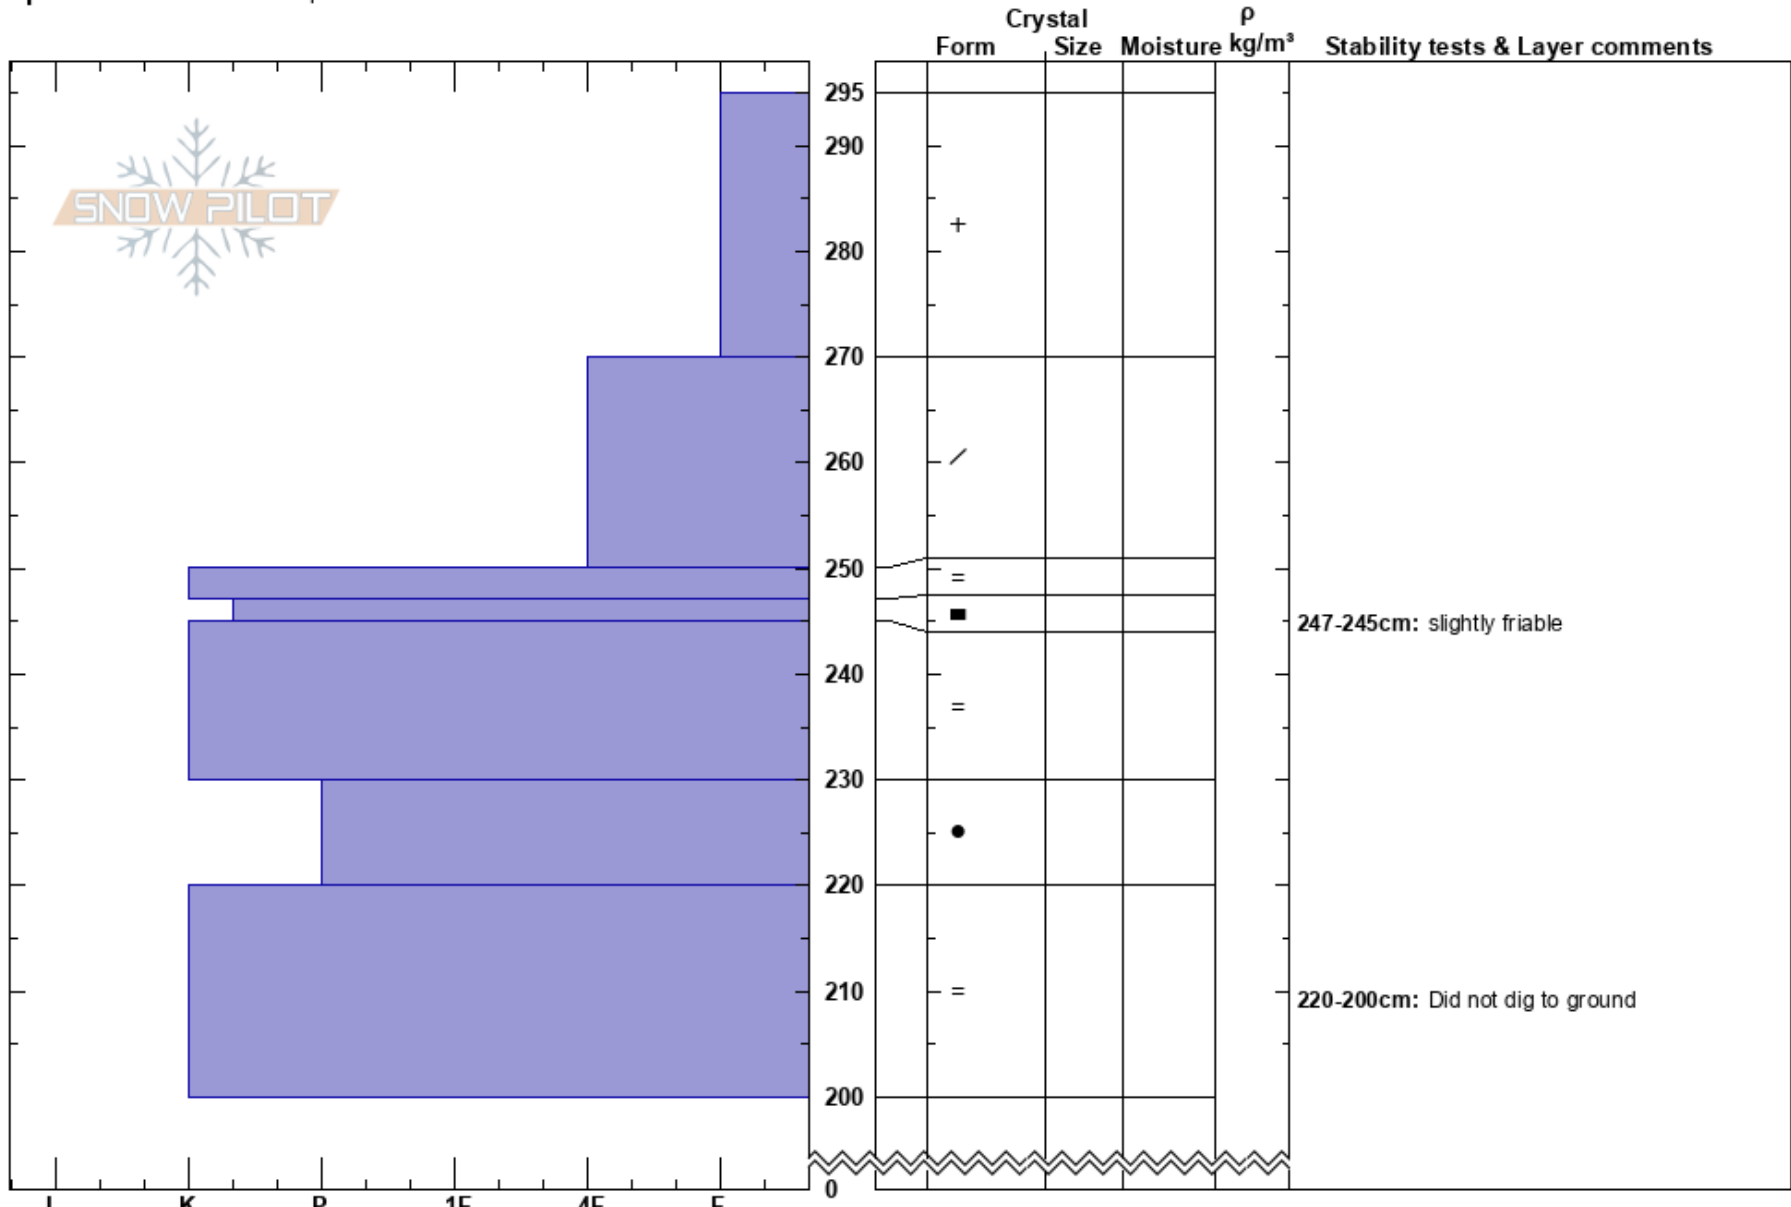

Cutler rdg Ben Lomond  
 Northern Wasatch  
 UT  
 Elevation: 7750 ft  
 Aspect: 38°  
 Specifics: Ski tracks on slope

Evelyn Lees  
 03/01/2017 - 12:00pm  
 Co-ord: 41.37589N, -111.94476W  
 Slope Angle: 33°  
 Wind Loading: no

Stability: Very Good  
 Air Temperature: 26°C  
 Sky Cover: BKN  
 Precipitation: NO  
 Wind: Calm

HS:295  
 Layer Notes:  
 247-245cm: slightly friable  
 220-200cm: Did not dig to ground

Notes: Just above Snotel site. Did not dig to ground. ECT - no results