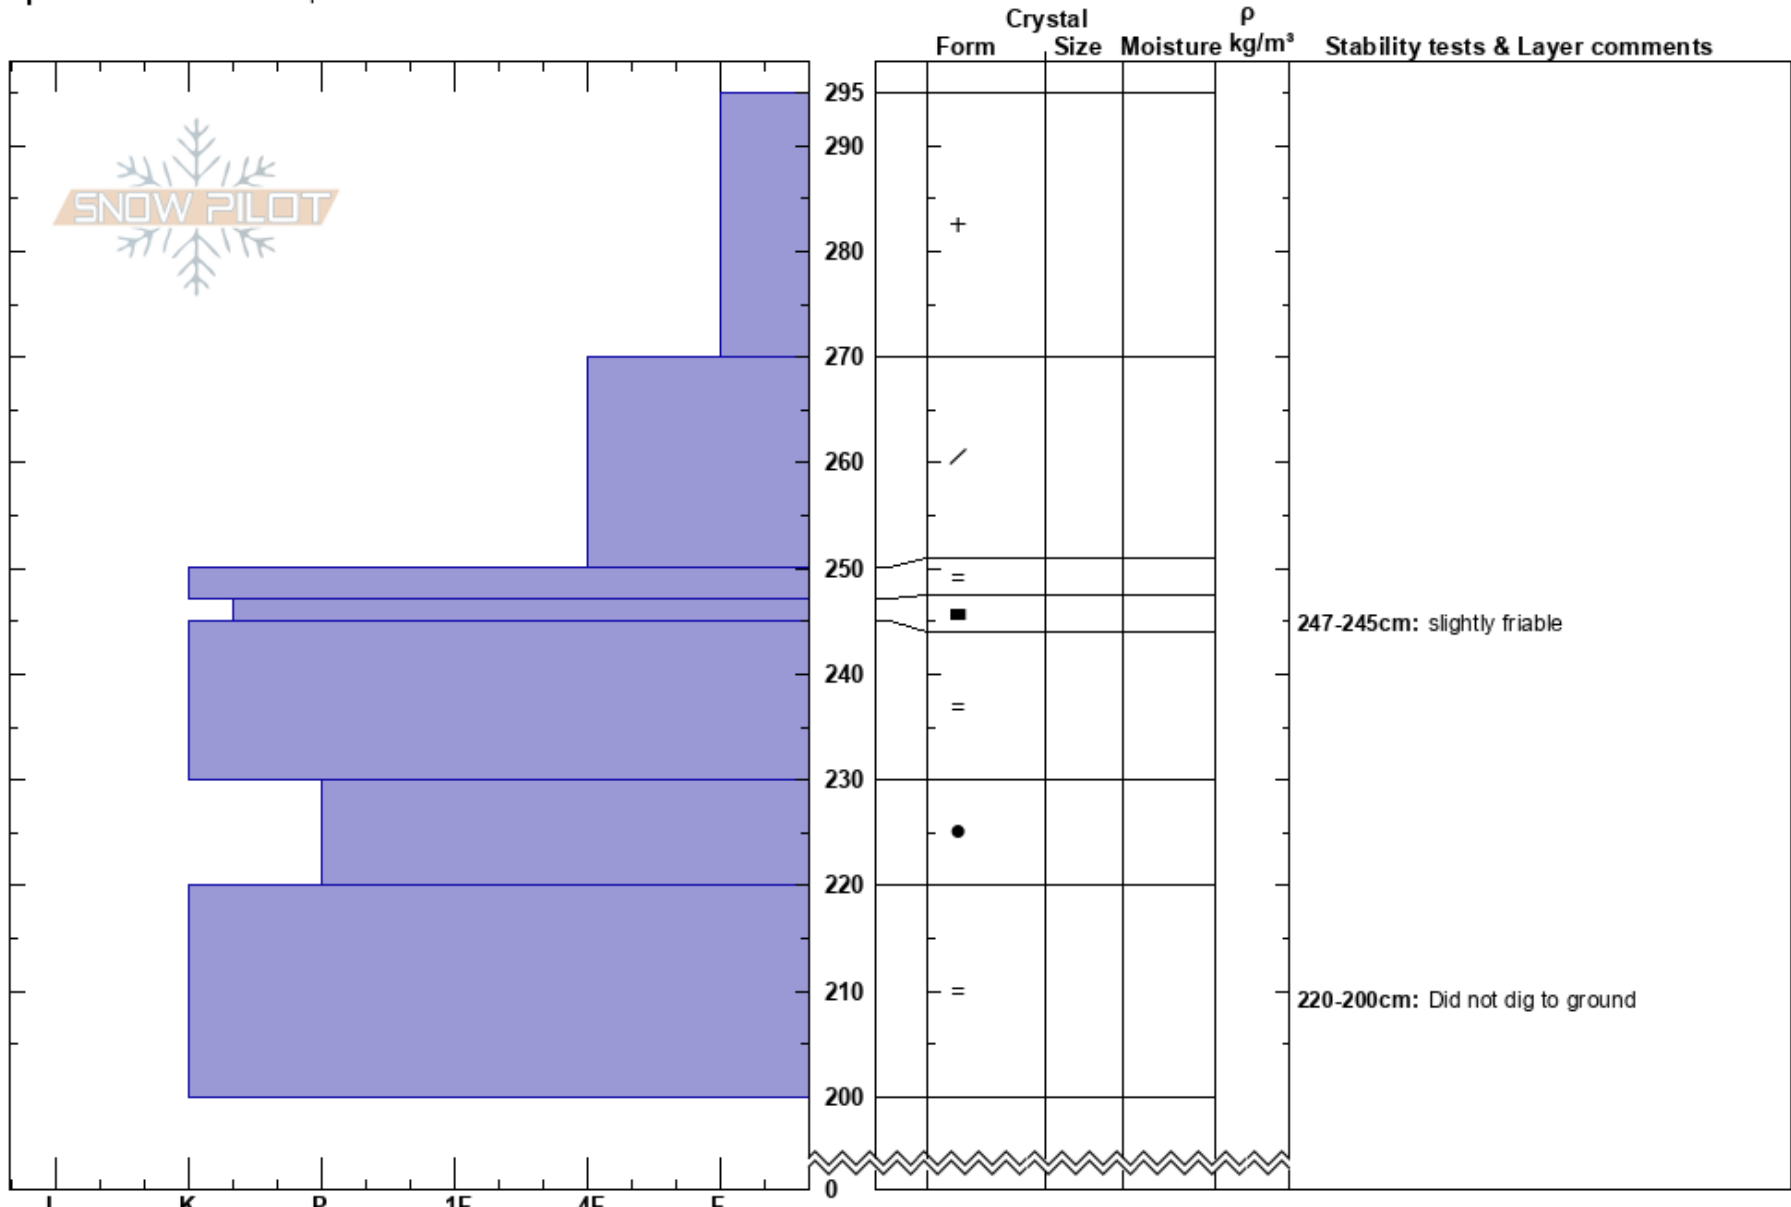

Cutler rdg Ben Lomond
 Northern Wasatch
 UT
 Elevation: 7750 ft
 Aspect: 38°
 Specifics: Ski tracks on slope

Evelyn Lees
 03/01/2017 - 12:00pm
 Co-ord: 41.37589N, -111.94476W
 Slope Angle: 33°
 Wind Loading: no

Stability: Very Good
 Air Temperature: 26°C
 Sky Cover: BKN
 Precipitation: NO
 Wind: Calm

HS:295
 Layer Notes:
 247-245cm: slightly friable
 220-200cm: Did not dig to ground

Notes: Just above Snotel site. Did not dig to ground. ECT - no results