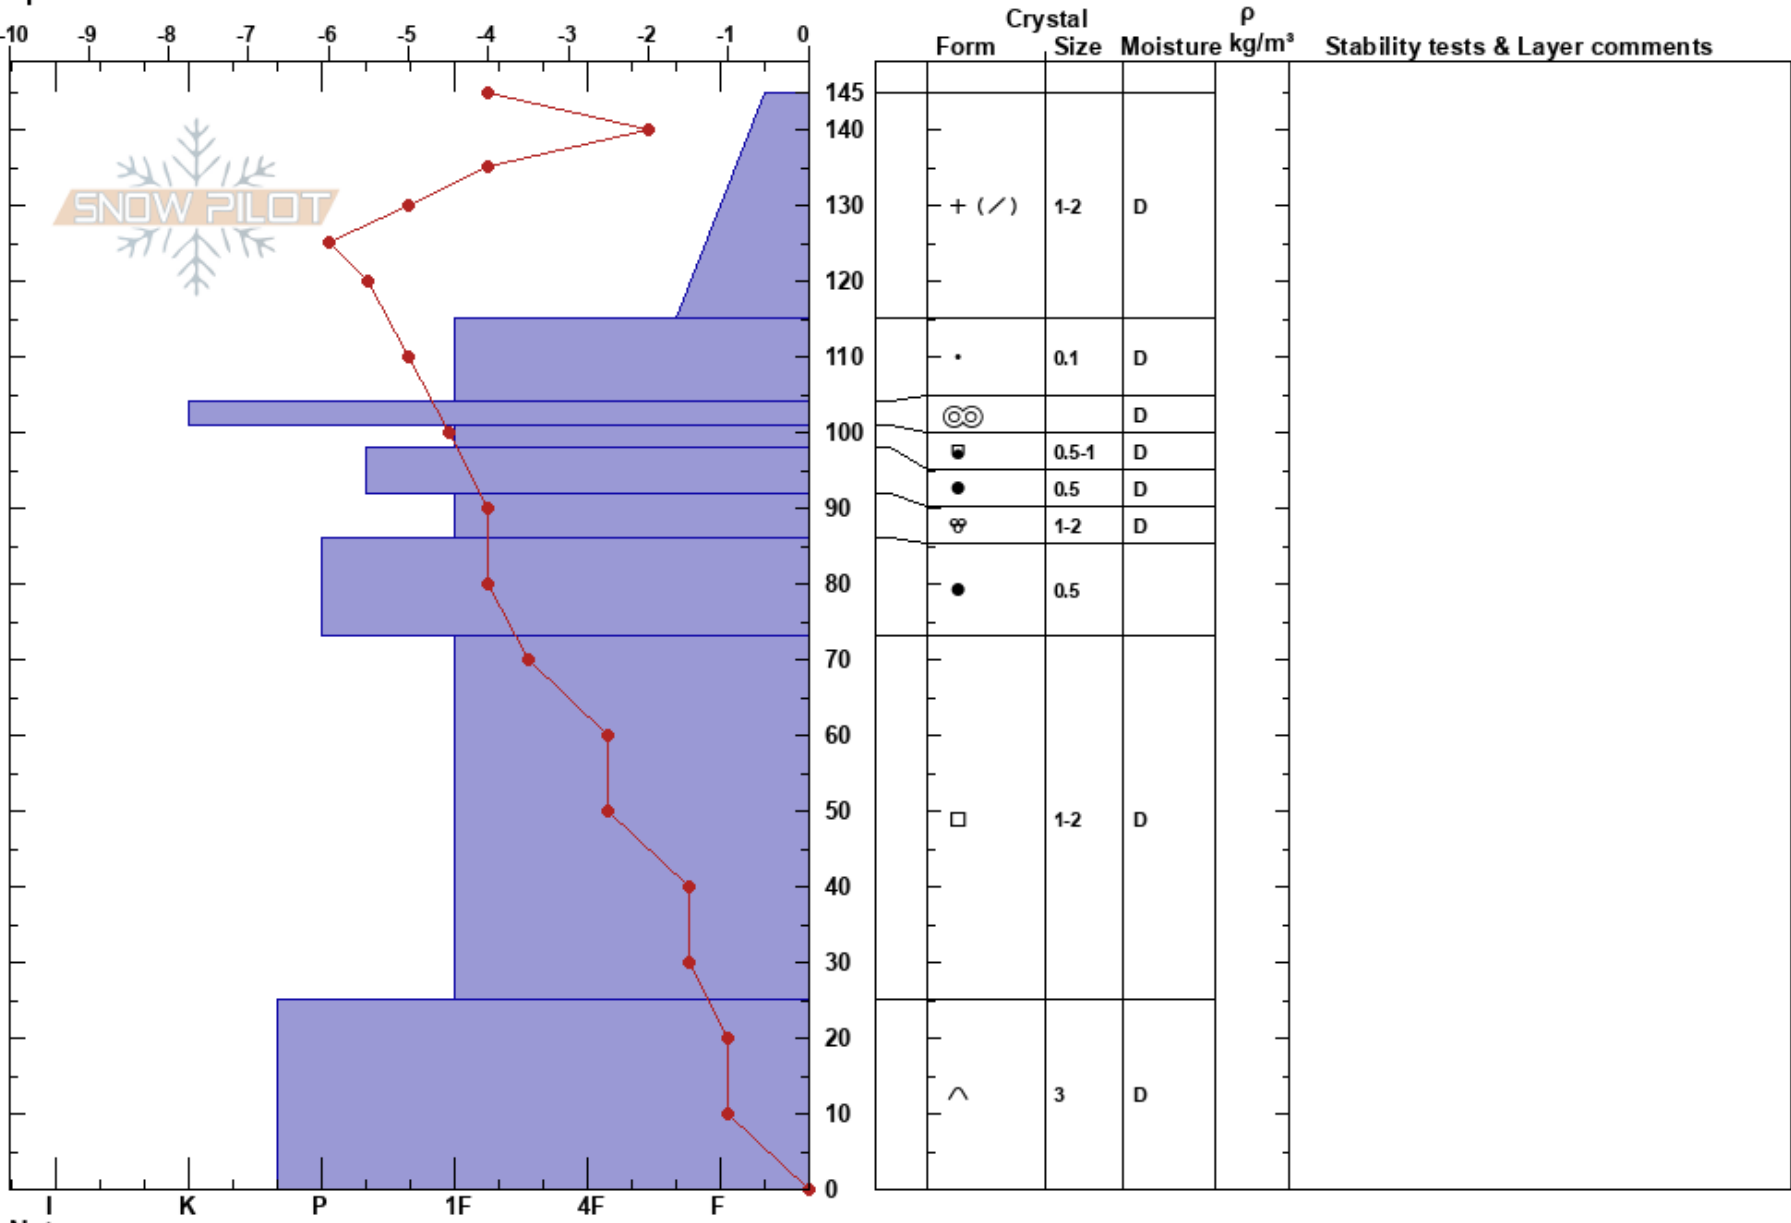

MSU_ERTH450_Lab6
 Bridger Range
 MT
 Elevation: 2386 m
 Aspect: 130°
 Specifics:

John Sykes
 02/24/2017 - 2:00pm
 Co-ord: 45.82988N, -110.92827W
 Slope Angle: 8°
 Wind Loading: no

Stability: Good
 Air Temperature: -9°C
 Sky Cover: OVC
 Precipitation: S-1
 Wind: NE Light Breeze

HS: 145
 PF: 35
 Layer Notes:

Notes: Clouds lifted while we were digging pits and the Bridger ridge became visible.