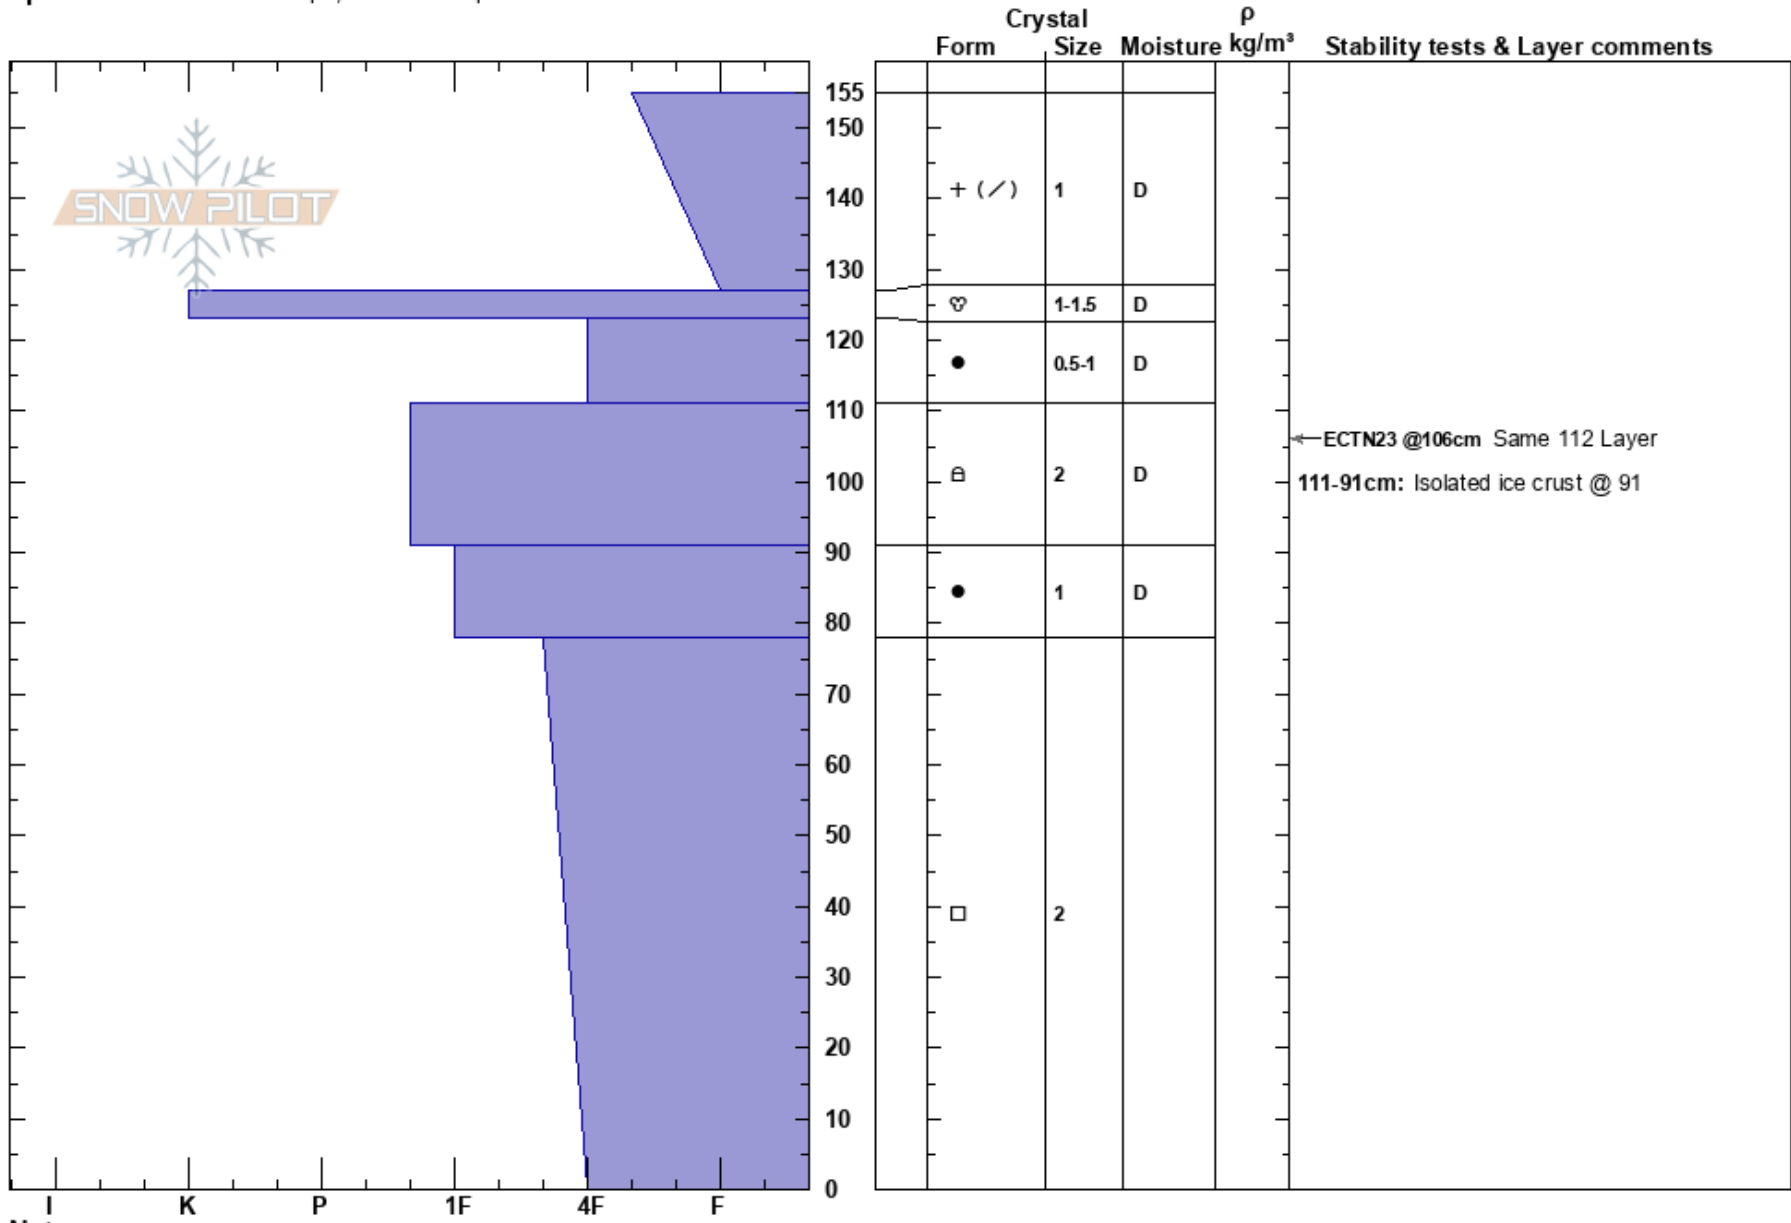

Lab 6- Pit 2  
 Bridger Range  
 MT  
 Elevation: 7171 m  
 Aspect: S  
 Specifics: Ski tracks on slope; We skied slope

Nikki Champion  
 02/24/2017 - 3:00pm  
 Co-ord: 45.82983N, -110.92825W  
 Slope Angle:  
 Wind Loading:

Stability: **HS: 155**  
 Air Temperature: -10°C  
 Sky Cover: BKN  
 Precipitation: NO  
 Wind: Calm

Layer Notes:  
 111-91cm: Isolated ice crust @ 91

Notes: Not a full profile/No Temp/Density  
 No BP/SP Recorded.  
 GNFAAC reported human triggered avalanches possible on windloaded slopes