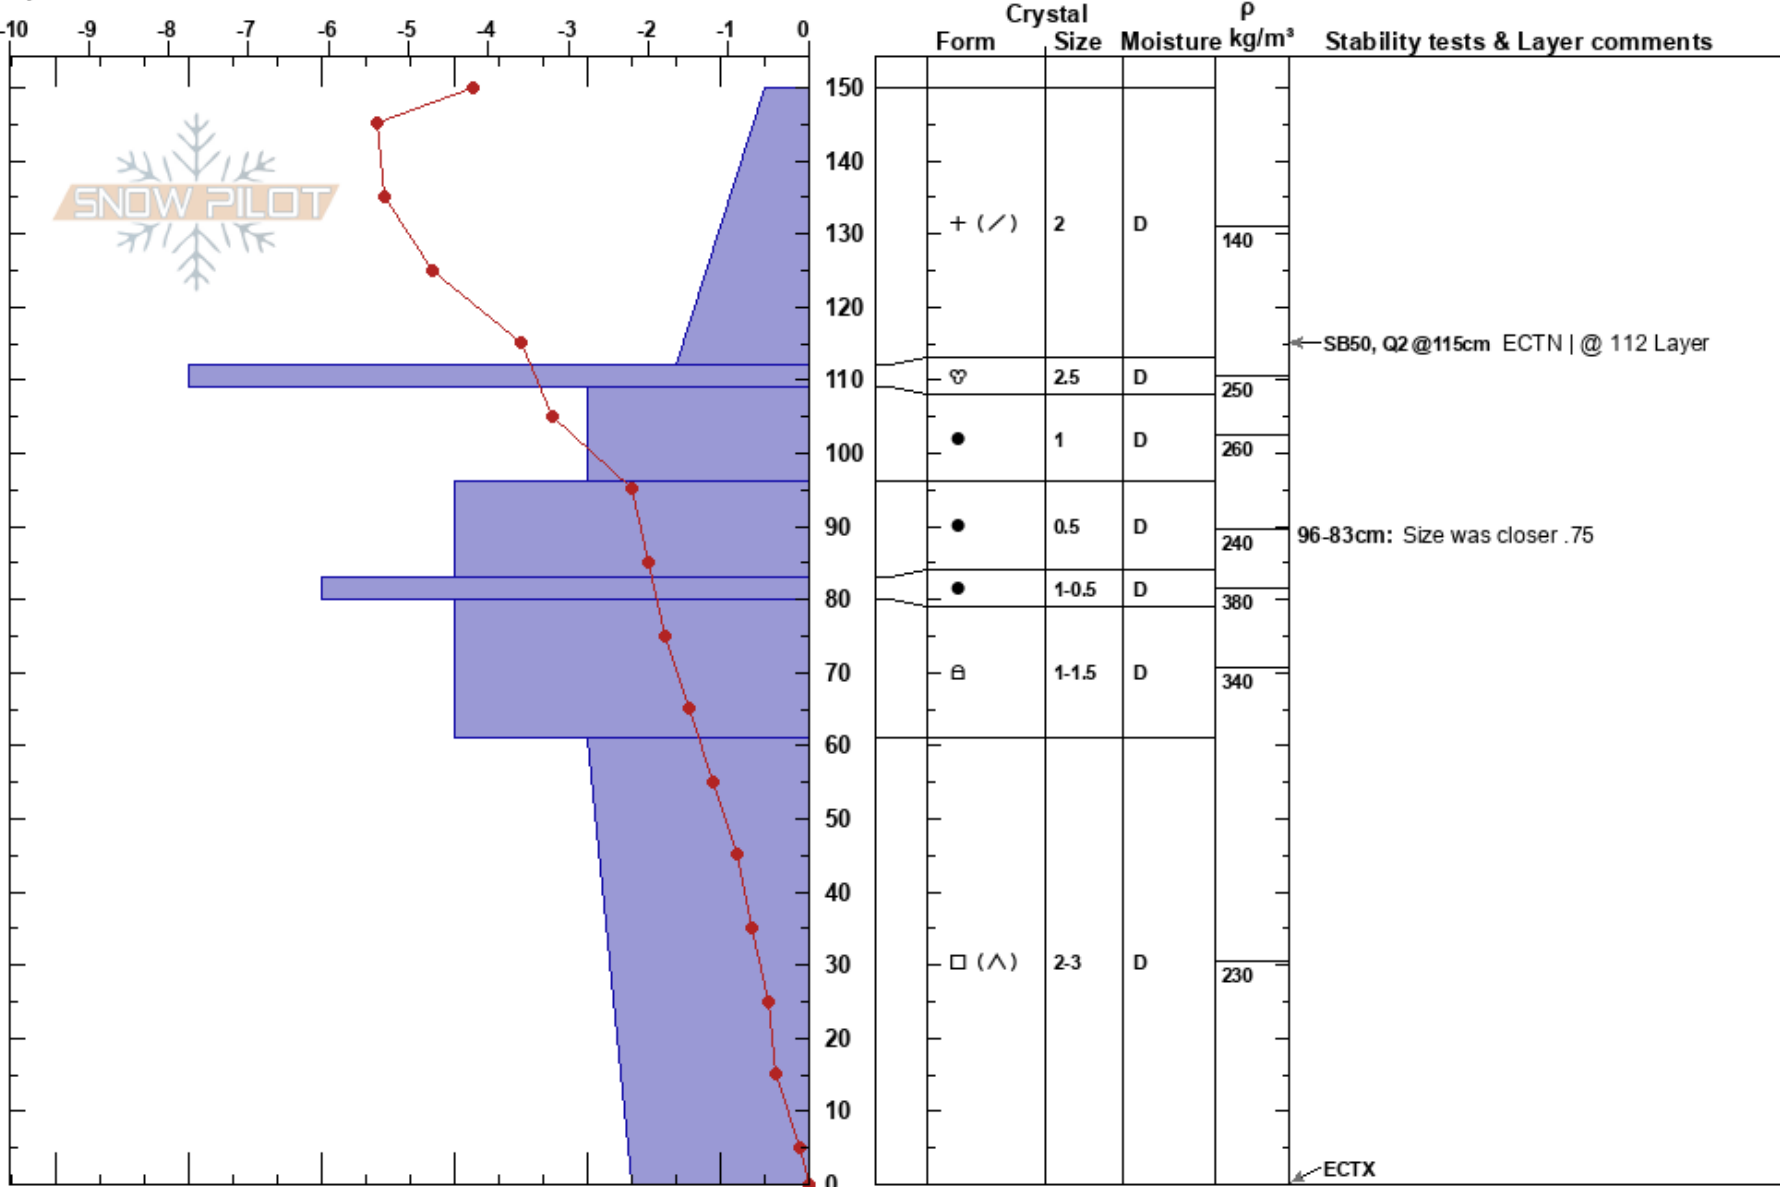

Lab 6
 Bridger Range
 MT
 Elevation: 7171 m
 Aspect: S

Nikki Champion
 02/24/2017 - 2:00pm
 Co-ord: 45.82983N, -110.92825W
 Slope Angle: 12°
 Wind Loading: yes

Stability: **HS: 150**
 Air Temperature: -10°C PF: 66 96-83cm: Size was closer .75
 Sky Cover: BKN
 Precipitation: NO
 Wind: Calm

Specifics: Ski tracks on slope; We skied slope

Notes: BP/SP: 66cm/15cm
 GNFAAC reported human triggered avalanches possible on windloaded slopes
 No Collapsing noted.