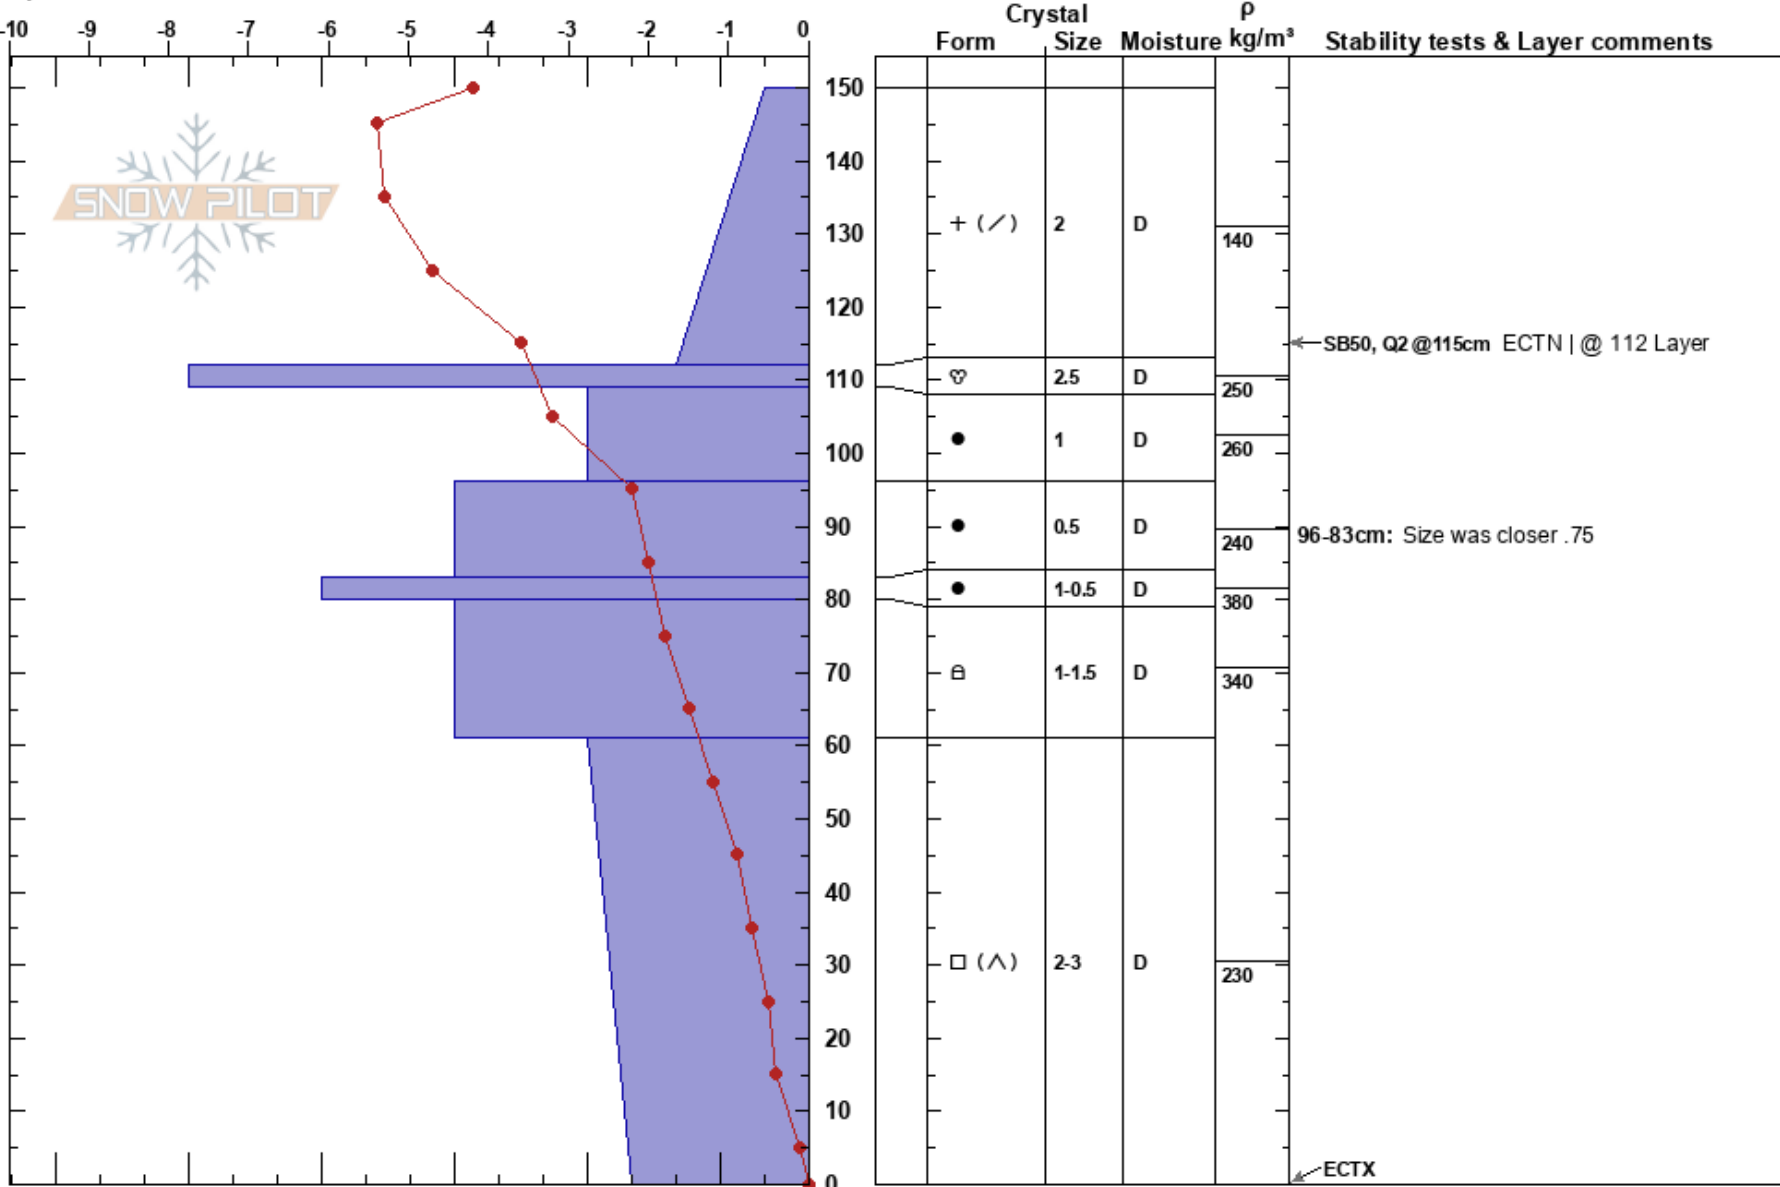

Lab 6  
 Bridger Range  
 MT  
 Elevation: 7171 m  
 Aspect: S

Nikki Champion  
 02/24/2017 - 2:00pm  
 Co-ord: 45.82983N, -110.92825W  
 Slope Angle: 12°  
 Wind Loading: yes

Stability: **HS: 150**  
 Air Temperature: -10°C PF: 66 96-83cm: Size was closer .75  
 Sky Cover: BKN  
 Precipitation: NO  
 Wind: Calm

Specifics: Ski tracks on slope; We skied slope

Notes: BP/SP: 66cm/15cm  
 GNFAAC reported human triggered avalanches possible on windloaded slopes  
 No Collapsing noted.