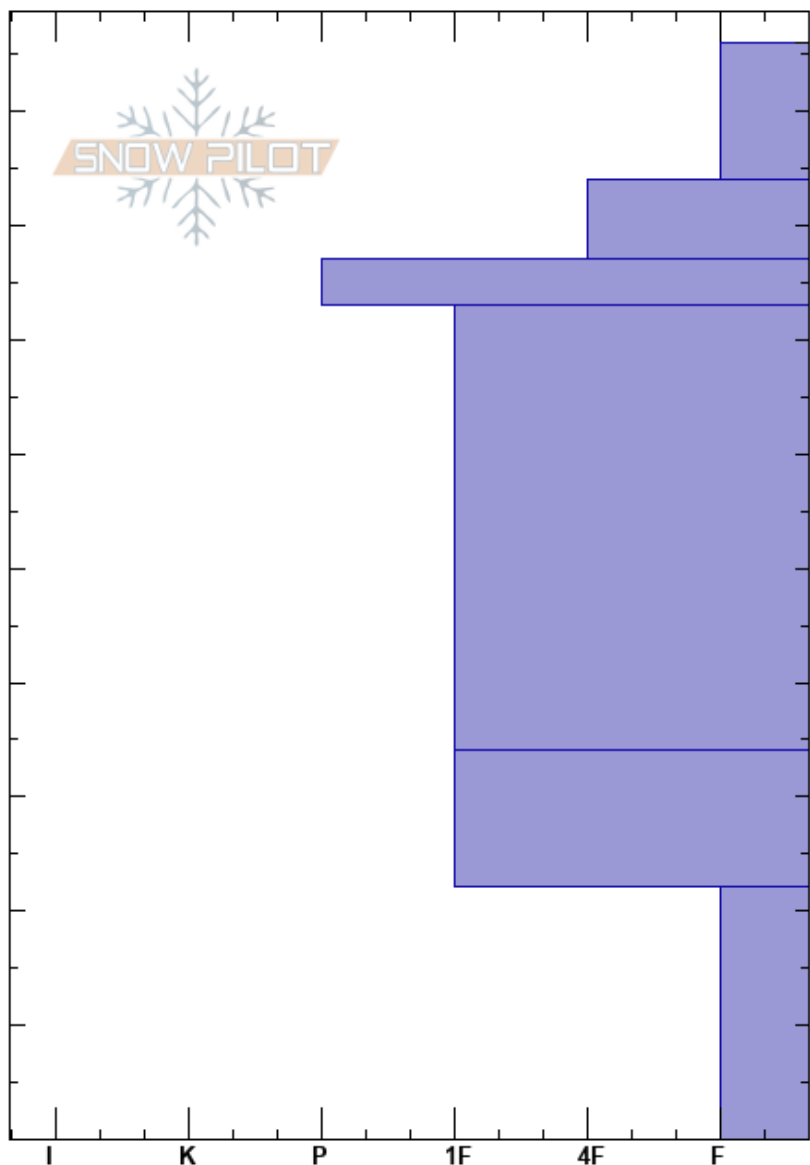

stormyra
 Trøndelag
 Norway
Elevation: 292 m
Aspect: N
Specifics:

Vegard Kemnitz
 03/02/2020 - 21:00
Co-ord: 64.04559N, 11.07890E
Slope Angle:
Wind Loading:

Stability: HS:96
Air Temperature: -3°C
Sky Cover: BKN
Precipitation: S1
Wind: NW Light Breeze

Layer Notes:

Form	Crystal		ρ kg/m ³	Stability tests & Layer comments
	Size	Moisture		
		3		
□	0.3			
⊖	2			
□	0.3-0.5			
⊖	1-3			
⊖	1			
⊖	1			

Notes: small slope

CTN