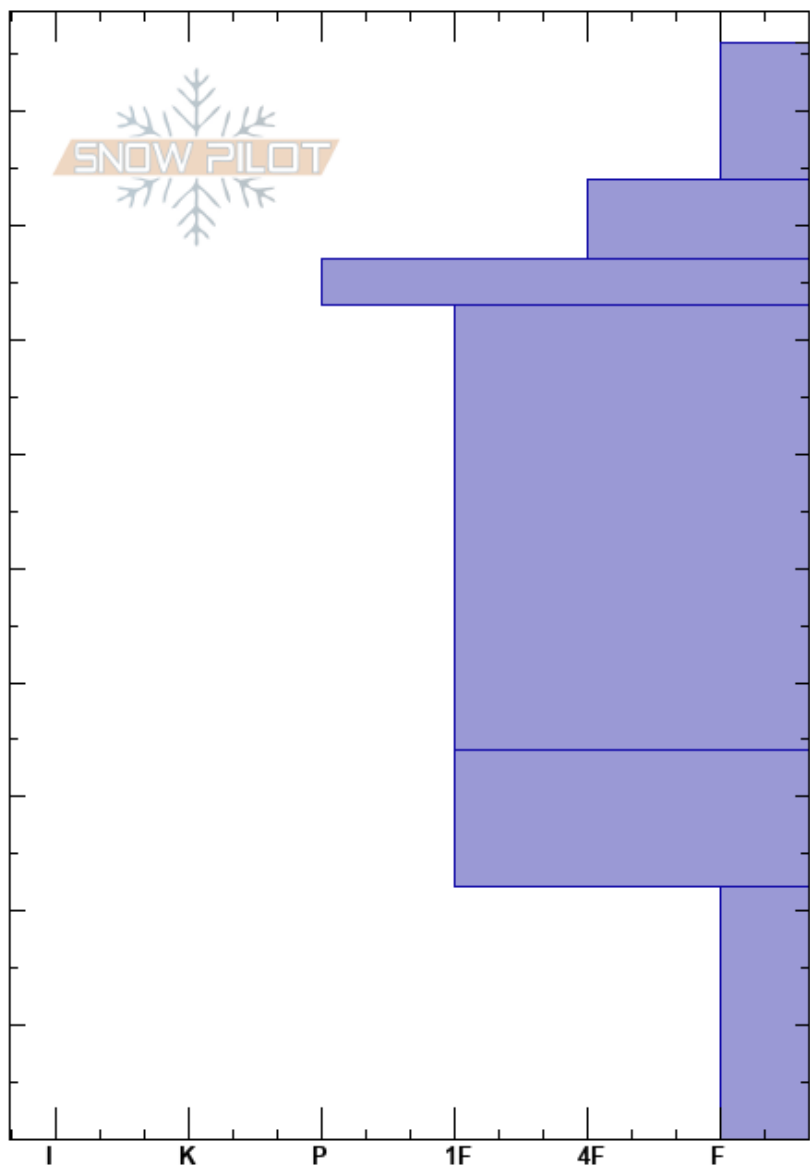

stormyra
 Trøndelag
 Norway
Elevation: 292 m
Aspect: N
Specifics:

Vegard Kemnitz
 03/02/2020 - 21:00
Co-ord: 64.04559N, 11.07890E
Slope Angle:
Wind Loading:

Stability:
Air Temperature: -3°C
Sky Cover: BKN
Precipitation: S1
Wind: NW Light Breeze

Layer Notes:

Form	Crystal		ρ kg/m ³	Stability tests & Layer comments
	Size	Moisture		
		3		
□	0.3			
⊖	2			
□	0.3-0.5			
⊖	1-3			
⊖	1			
⊖	1			

Notes: small slope

CTN