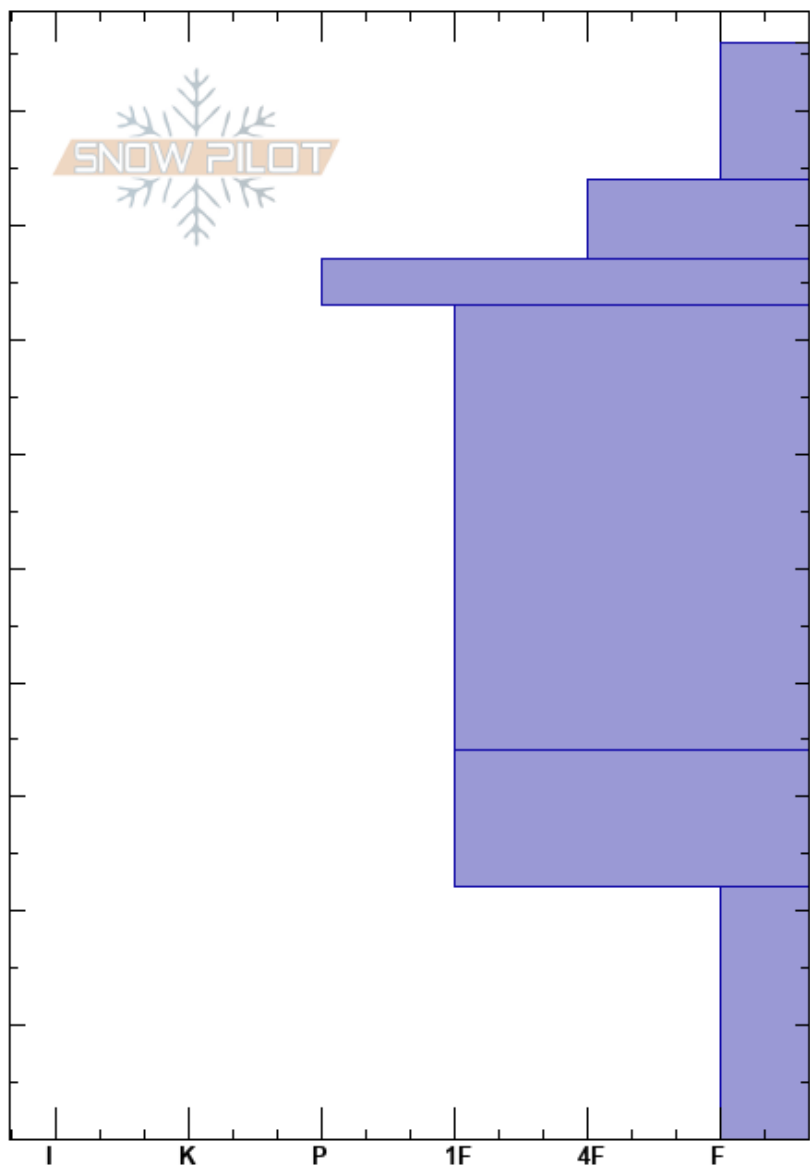

stormyra
 Trøndelag
 Norway
Elevation: 292 m
Aspect: N
Specifics:

Vegard Kemnitz
 03/02/2020 - 21:00
Co-ord: 64.04559N, 11.07890E
Slope Angle:
Wind Loading:

Stability:
Air Temperature: -3°C
Sky Cover: BKN
Precipitation: S1
Wind: NW Light Breeze

Layer Notes:

Form	Crystal		ρ kg/m ³	Stability tests & Layer comments
	Size	Moisture		
	3			
□	0.3			
⊖	2			
□	0.3-0.5			
⊖	1-3			
⊖	1			
⊙	1			

Notes: small slope

CTN