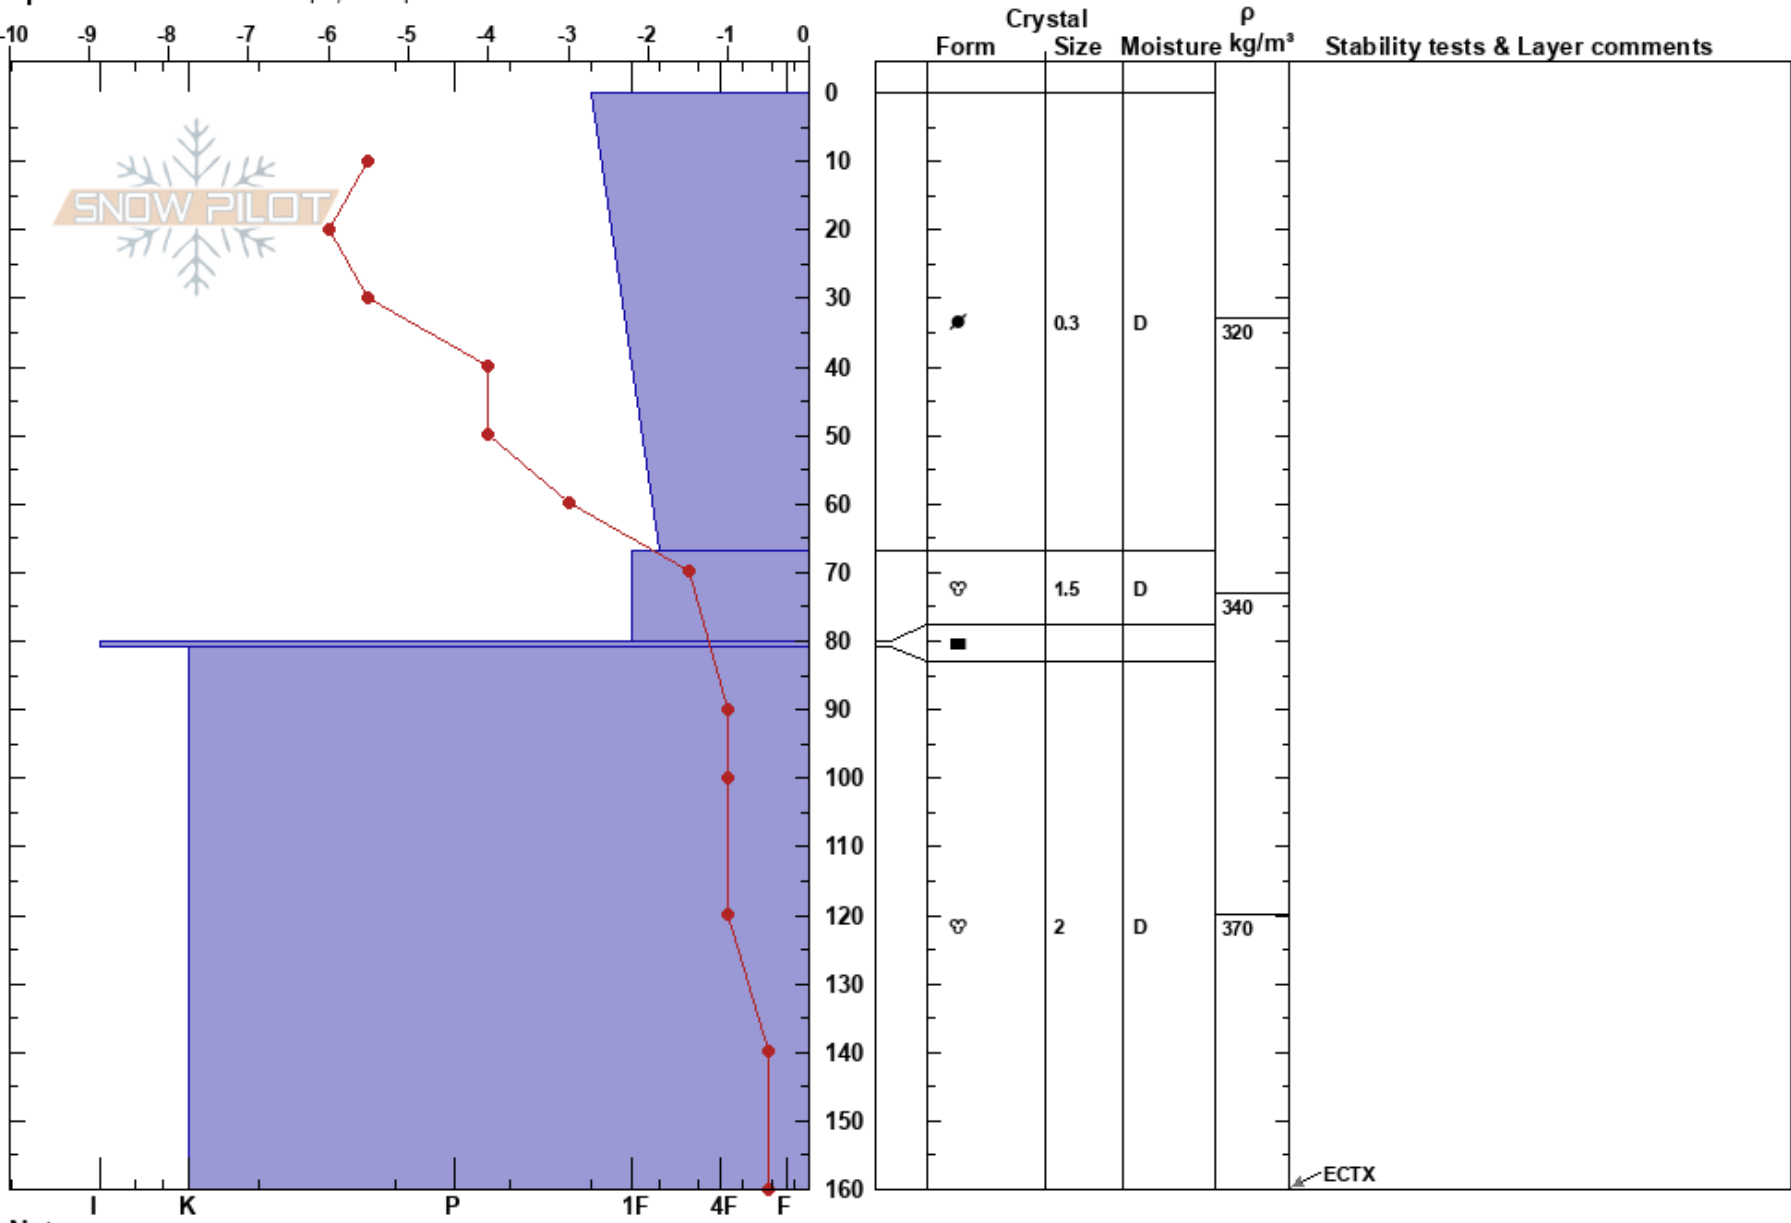

Steinskarfjellet high
 Kvaløya
 Norway
Elevation: 464 m
Aspect: E
Specifics: Ski tracks on slope; Poor pit location

Paul Velsand
 01/03/2017 - 11:20
Co-ord: 33W 660044E 7731831N
Slope Angle: 30°
Wind Loading: no

Stability: Good **HS:** 160 **Layer Notes:**
Air Temperature: -4°C **PF:** 15
Sky Cover: SCT
Precipitation: NO
Wind: S Light Breeze

Notes: Bid rock in pit. Could not find temperature stake.