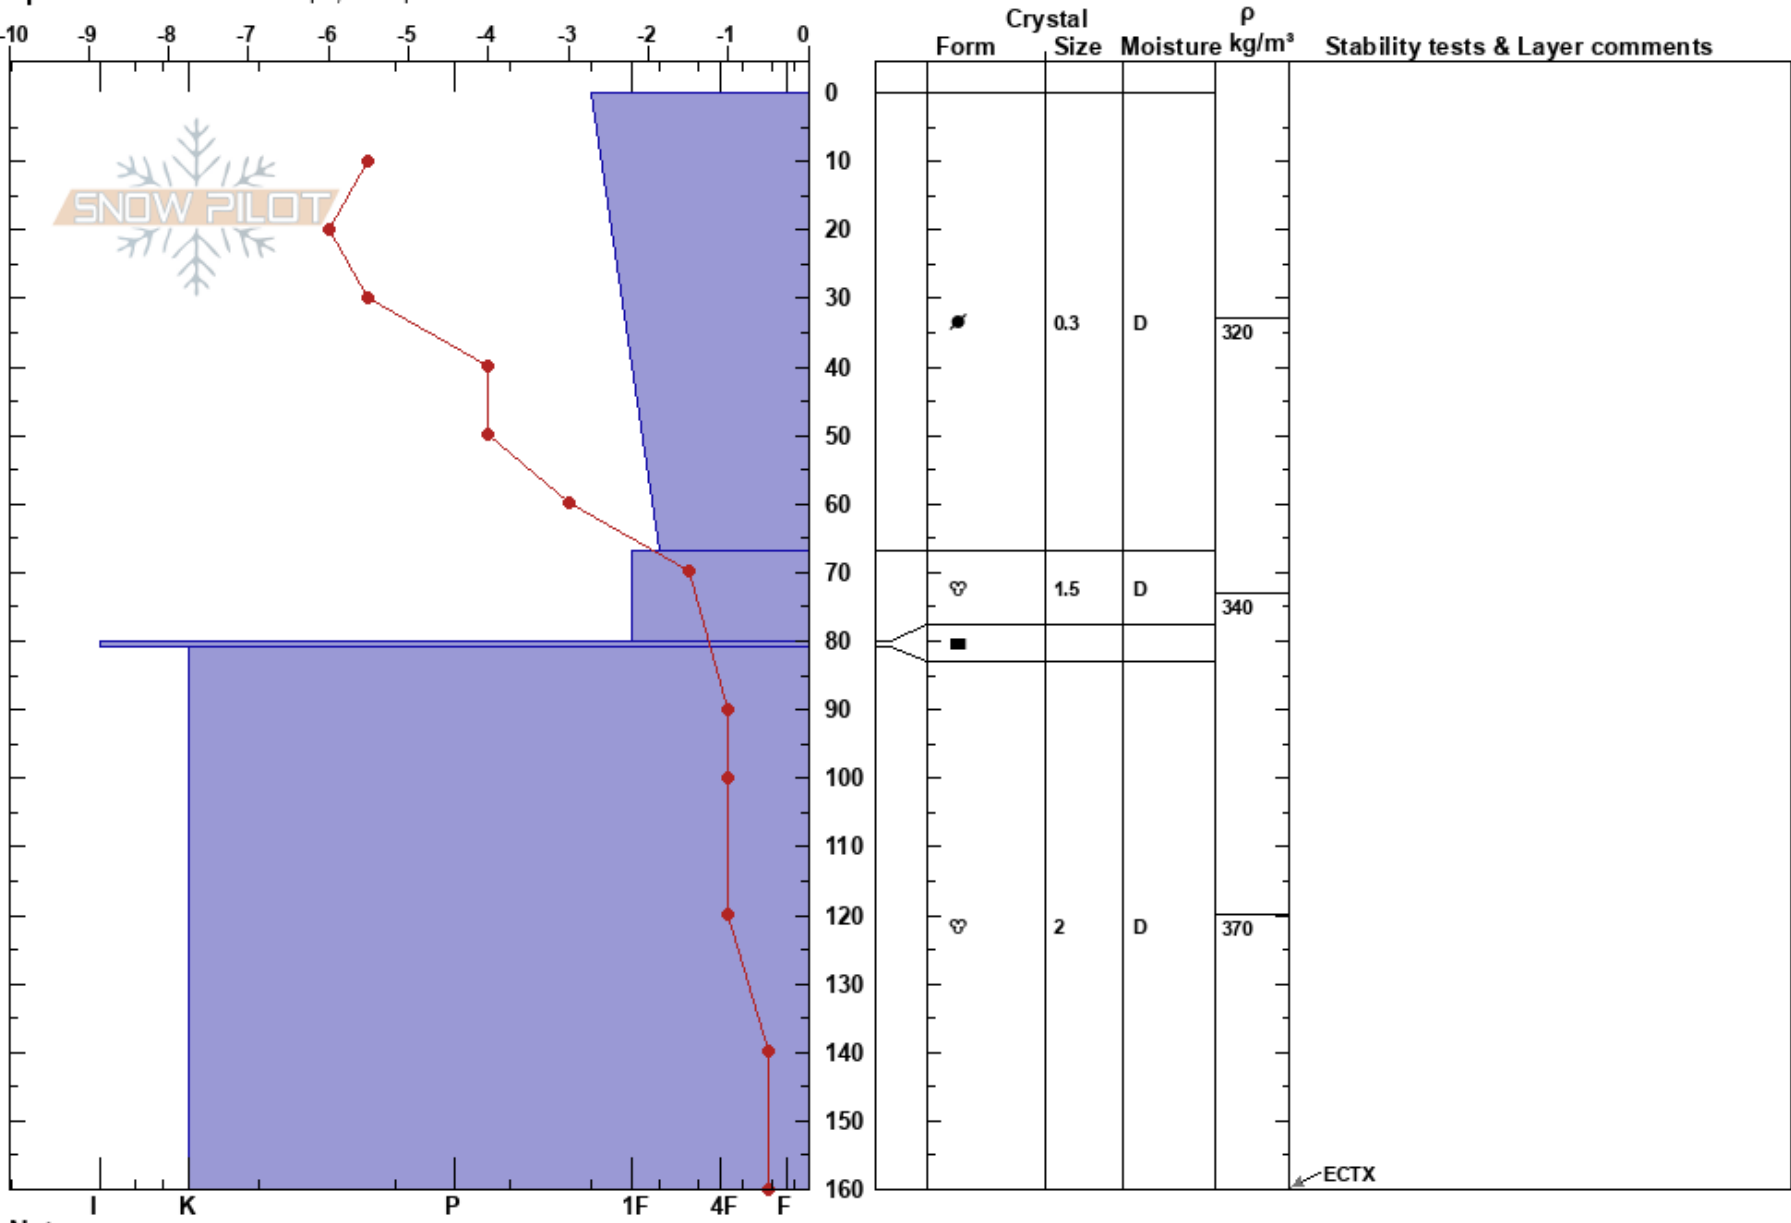

Steinskarfjellet high
 Kvaløya
 Norway
 Elevation: 464 m
 Aspect: E
 Specifics: Ski tracks on slope; Poor pit location

Paul Velsand
 01/03/2017 - 11:20
 Co-ord: 33W 660044E 7731831N
 Slope Angle: 30°
 Wind Loading: no

Stability: Good HS: 160 Layer Notes:
 Air Temperature: -4°C PF: 15
 Sky Cover: SCT
 Precipitation: NO
 Wind: S Light Breeze

Notes: Bid rock in pit. Could not find temperature stake.