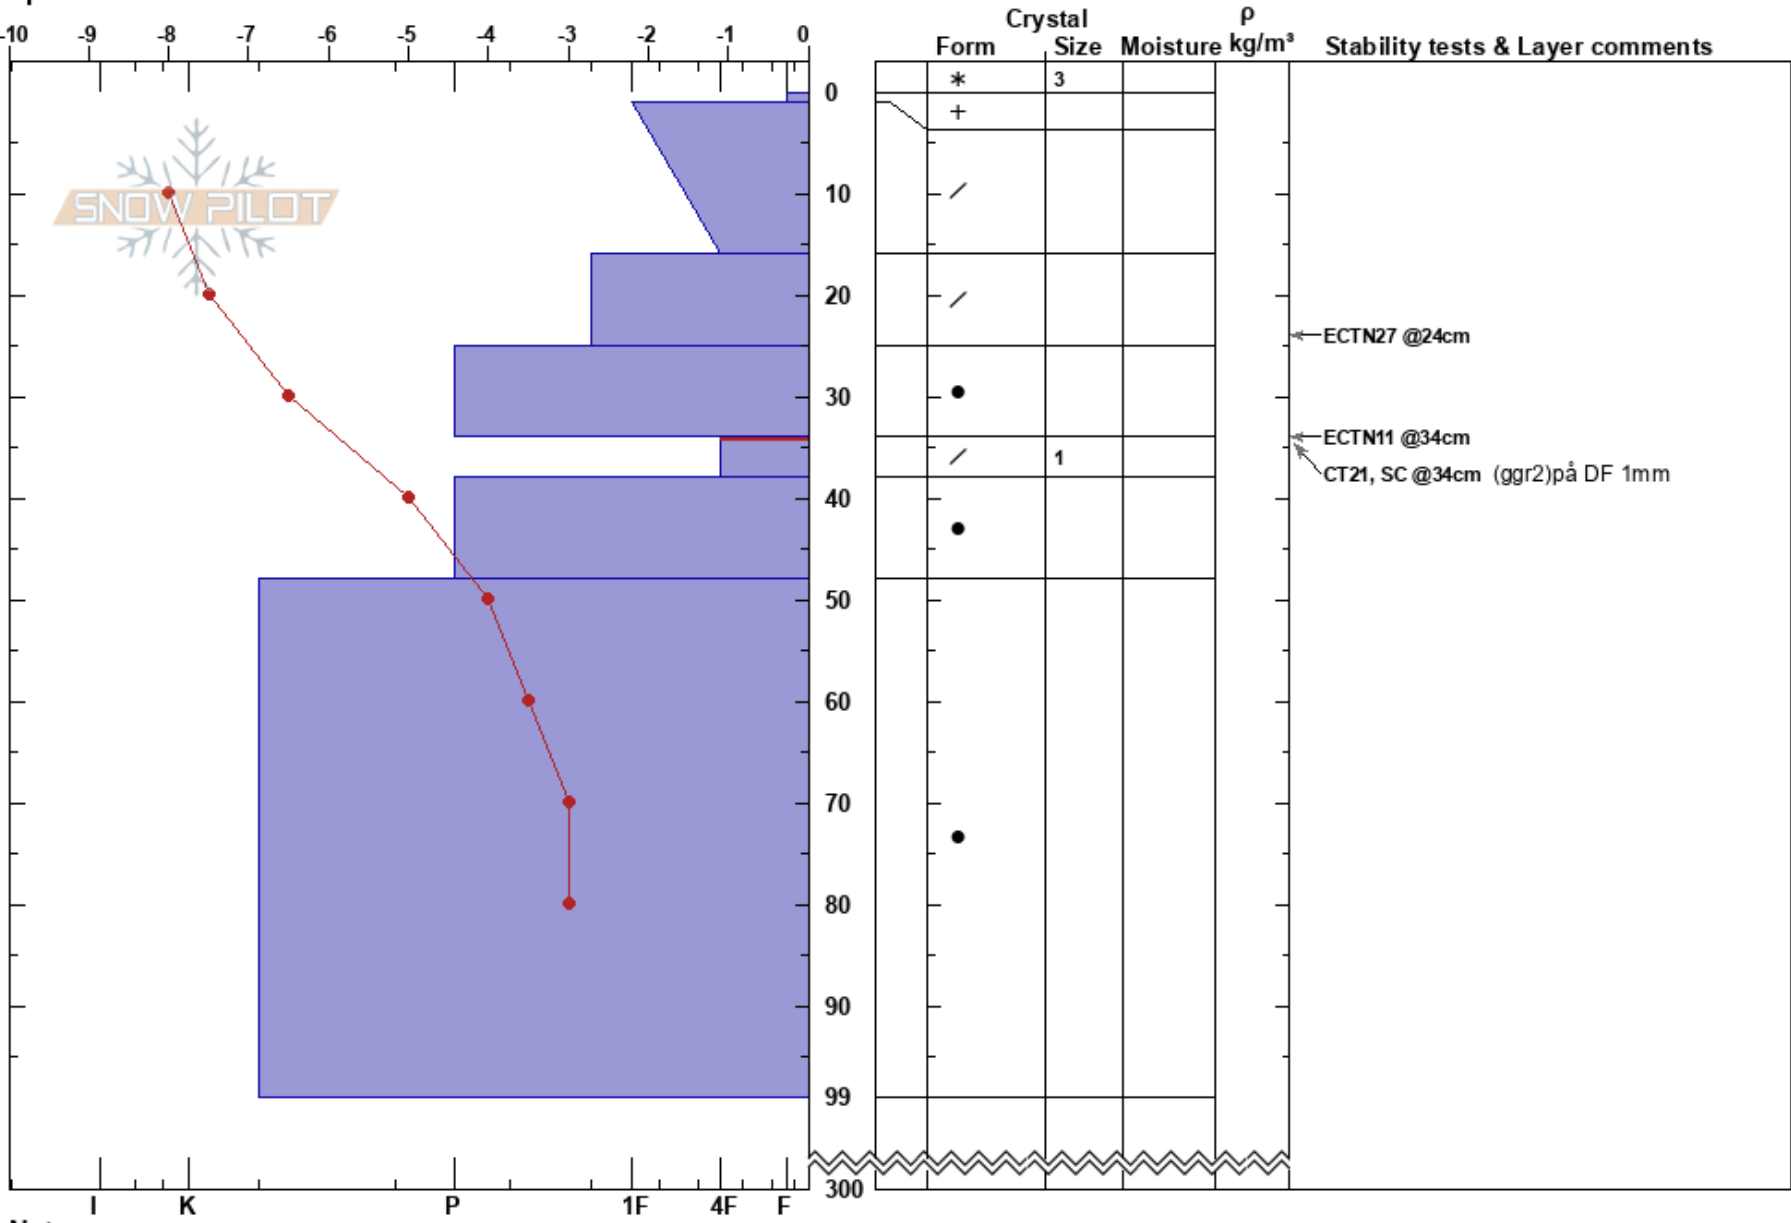

Låg Skars
 Funäsfjällen
 Sweden
 Elevation: 889 m
 Aspect: SE
 Specifics:

John Wilcoxon
 04/02/2020 - 10:30
 Co-ord: 33V 359385E 6960012N
 Slope Angle: 22°
 Wind Loading: previous

Stability: HS:300
 Air Temperature: -9°C PF: 10 34-38cm: Problematic layer
 Sky Cover: OVC
 Precipitation: S-1
 Wind: W Light Breeze

Notes: Test profil. I Anslutning till brant klippor.