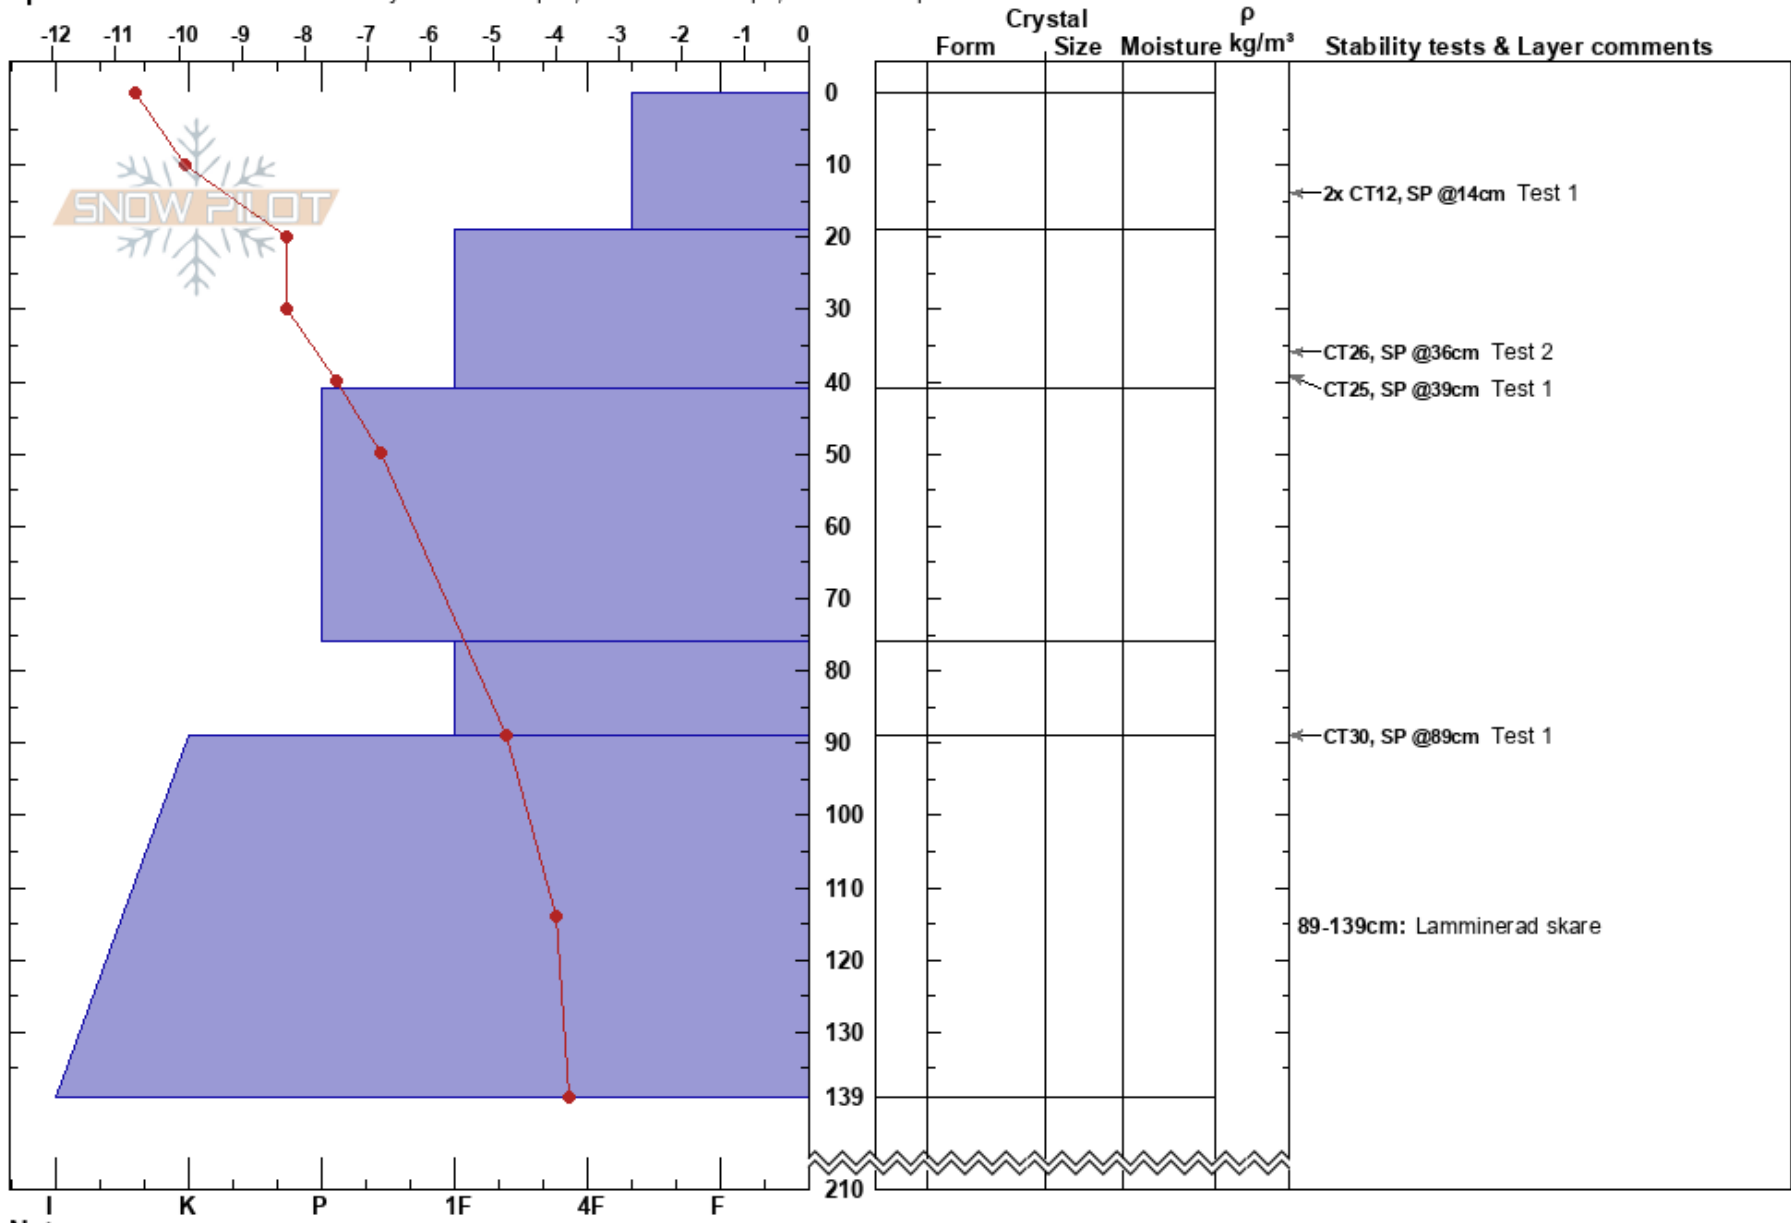

Nordals Namnlösa
 Riksgänsen
 Sweden
 Elevation: 785 m
 Aspect: NE

Erik Lidström
 01/03/2017 - 10:00
 Co-ord: 68.40491N, 18.11611E
 Slope Angle: 20°
 Wind Loading: no

Stability: Good **HS:210** **Layer Notes:**
 Air Temperature: 8.5°C **PF: 25** 89-139cm: Lamminerad skare
 Sky Cover: BKN
 Precipitation: NO
 Wind: W Calm

Specifics: Recent avalanche activity on similar slopes; Ski tracks on slope; We skied slope

Notes: