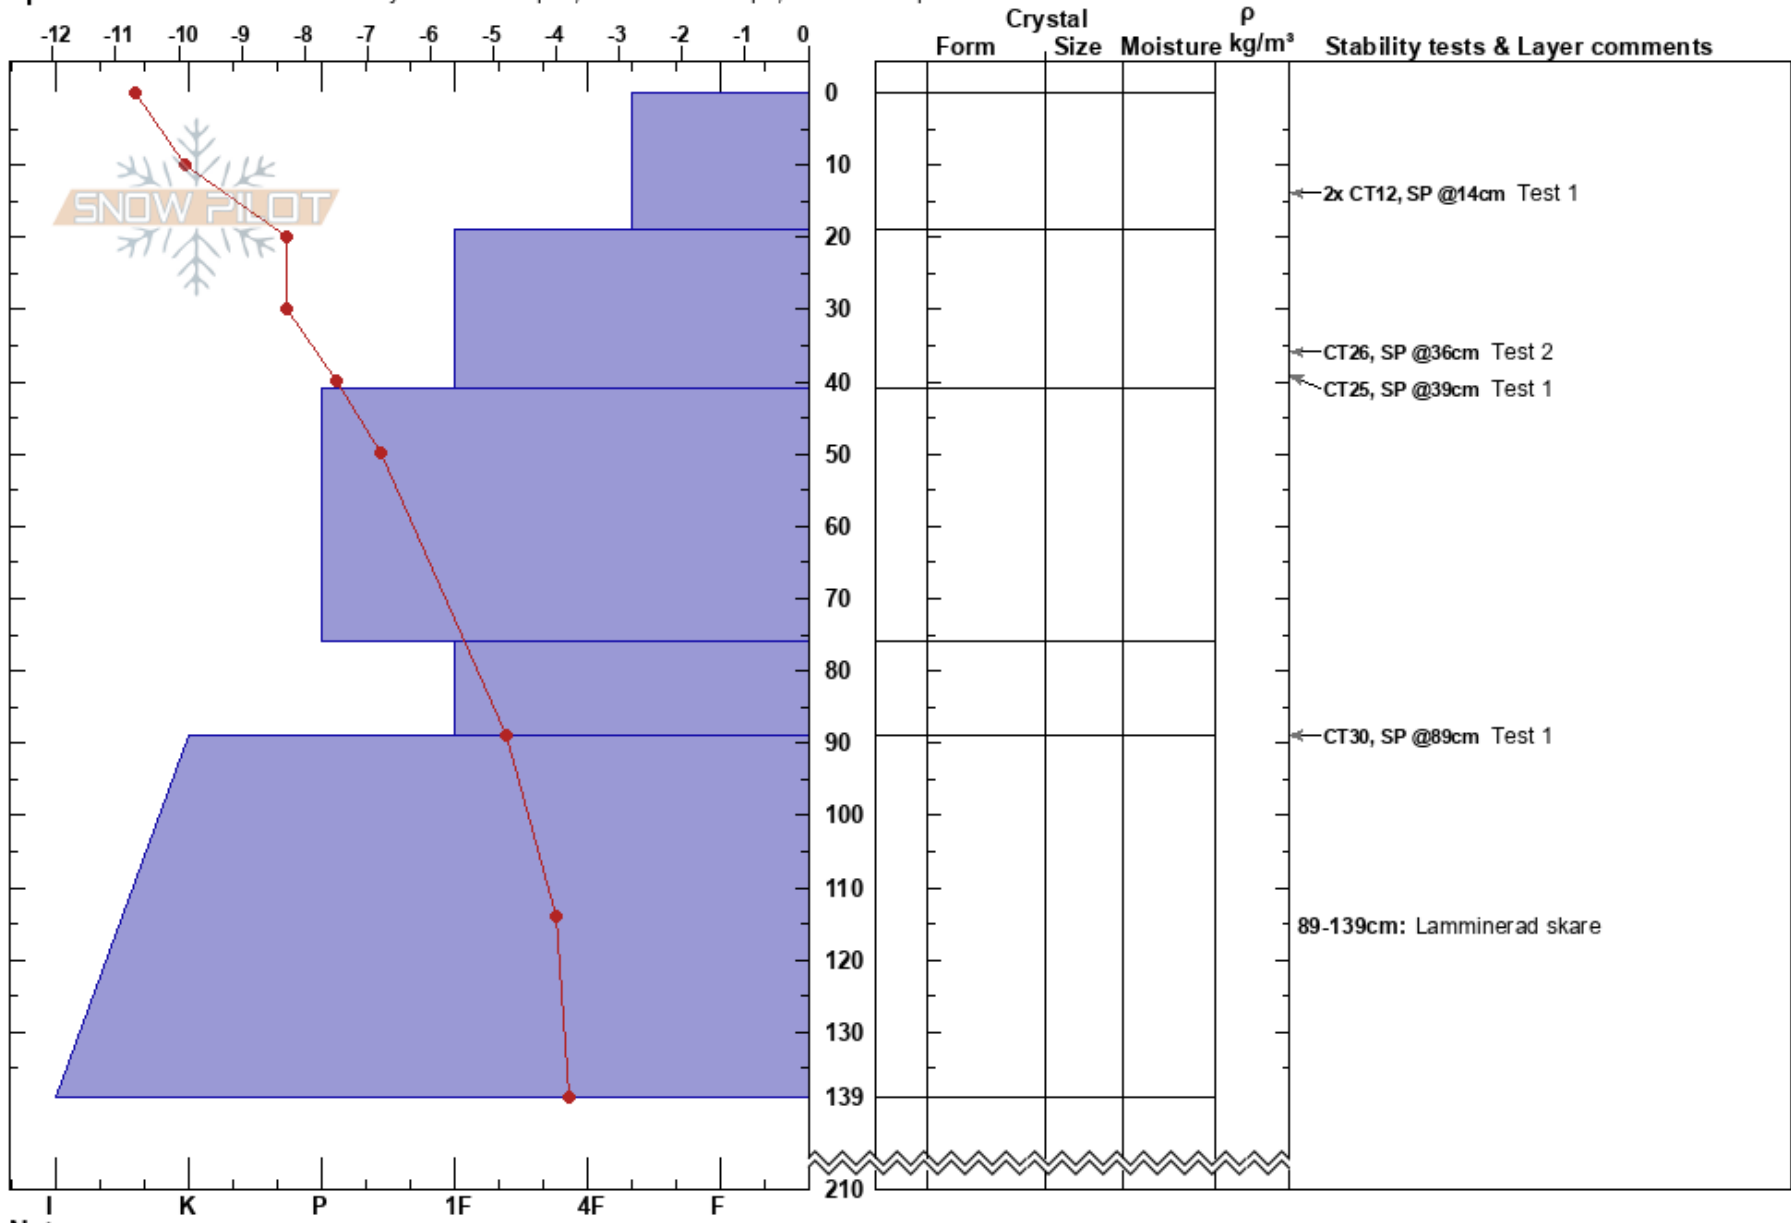

Nordals Namnlösa  
 Riksgänsen  
 Sweden  
 Elevation: 785 m  
 Aspect: NE

Erik Lidström  
 01/03/2017 - 10:00  
 Co-ord: 68.40491N, 18.11611E  
 Slope Angle: 20°  
 Wind Loading: no

Stability: Good **HS:210** **Layer Notes:**  
 Air Temperature: 8.5°C **PF: 25** 89-139cm: Lamminerad skare  
 Sky Cover: BKN  
 Precipitation: NO  
 Wind: W Calm

**Specifics:** Recent avalanche activity on similar slopes; Ski tracks on slope; We skied slope

Notes: