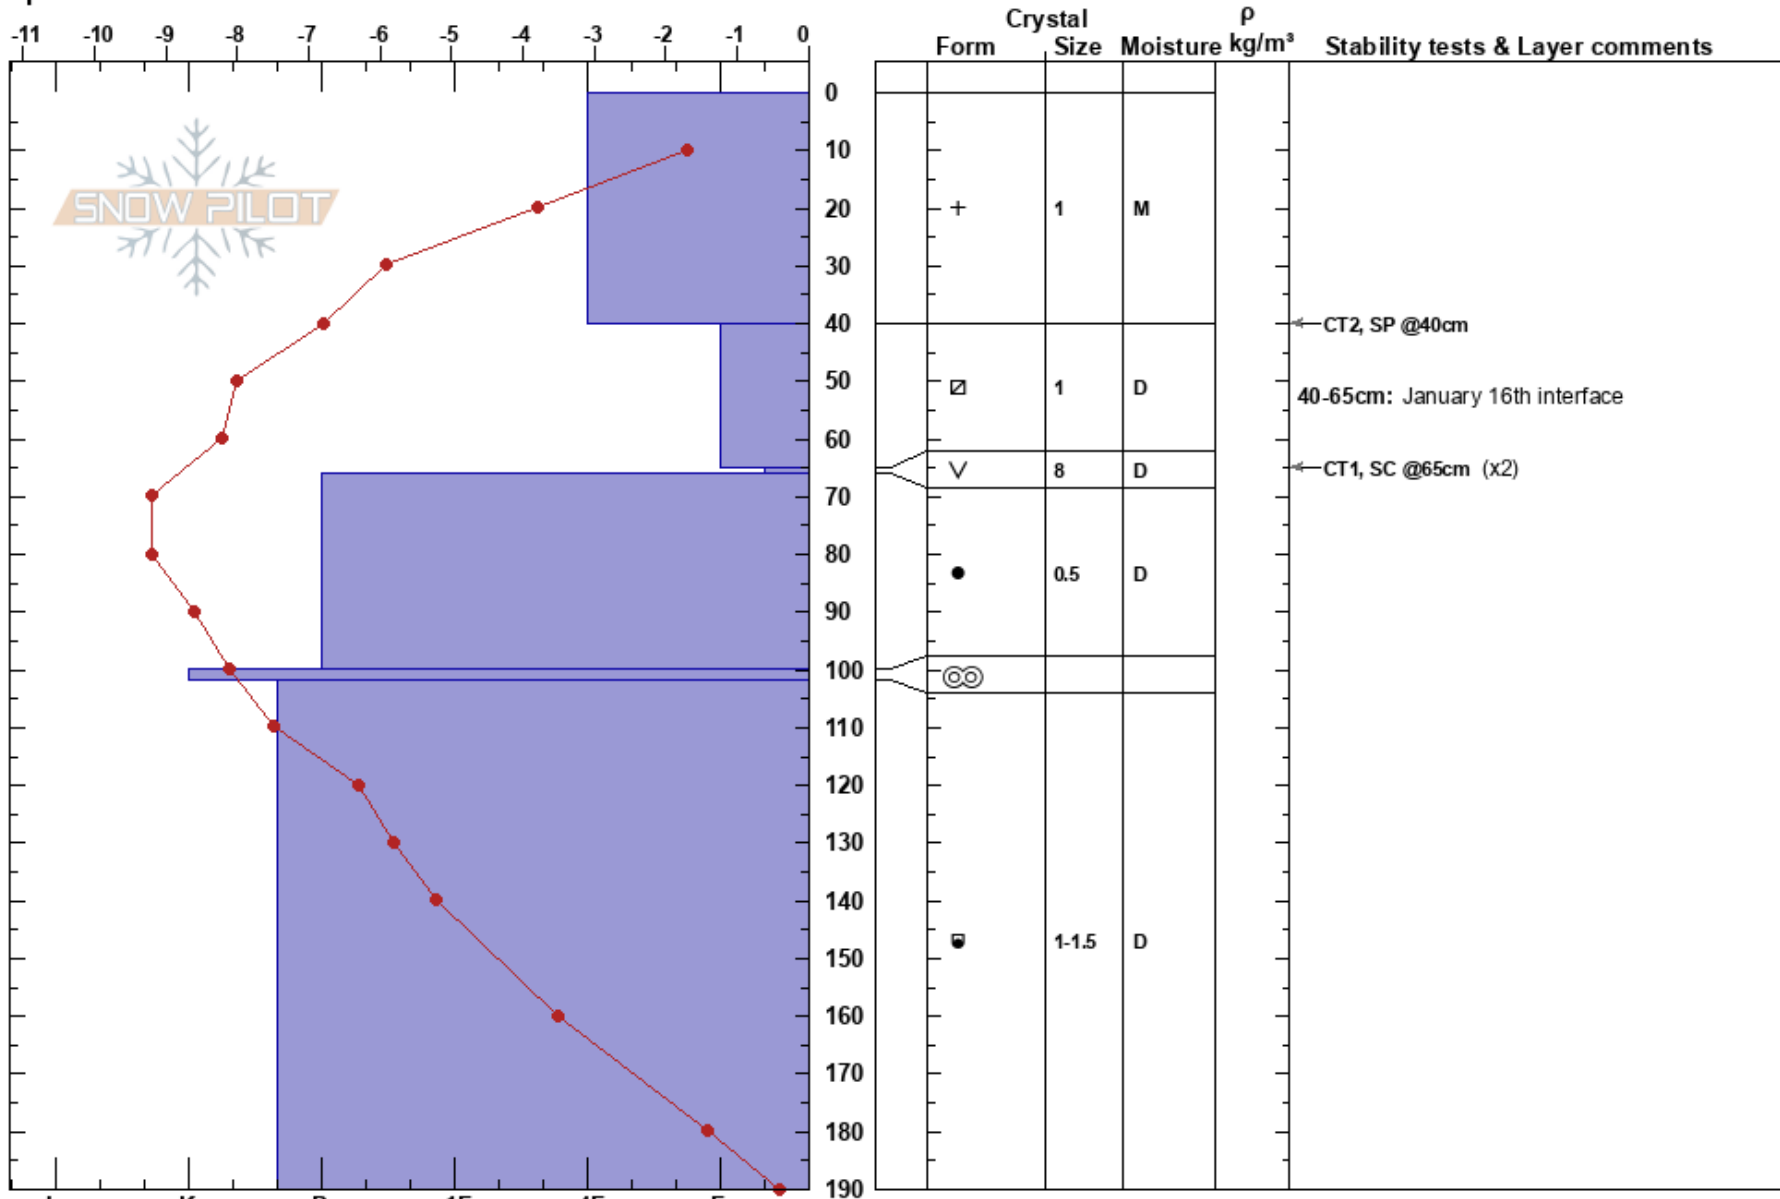

West Twin Study Plot
 Selkirks
 BC
 Elevation: 2000 m
 Aspect: E
 Specifics:

K B
 05/01/2005 - 10:45
 Co-ord:
 Slope Angle: 0°
 Wind Loading:

Stability:
 Air Temperature: 0°C
 Sky Cover: OVC
 Precipitation: S-1
 Wind: SW Light Breeze

HS: 190
 PF: 80 40-65cm: January 16th interface
 PS: 10

Notes: Study plot located directly across the valley from Subaru. **Profile details have been simplified in order to highlight relevant data.**