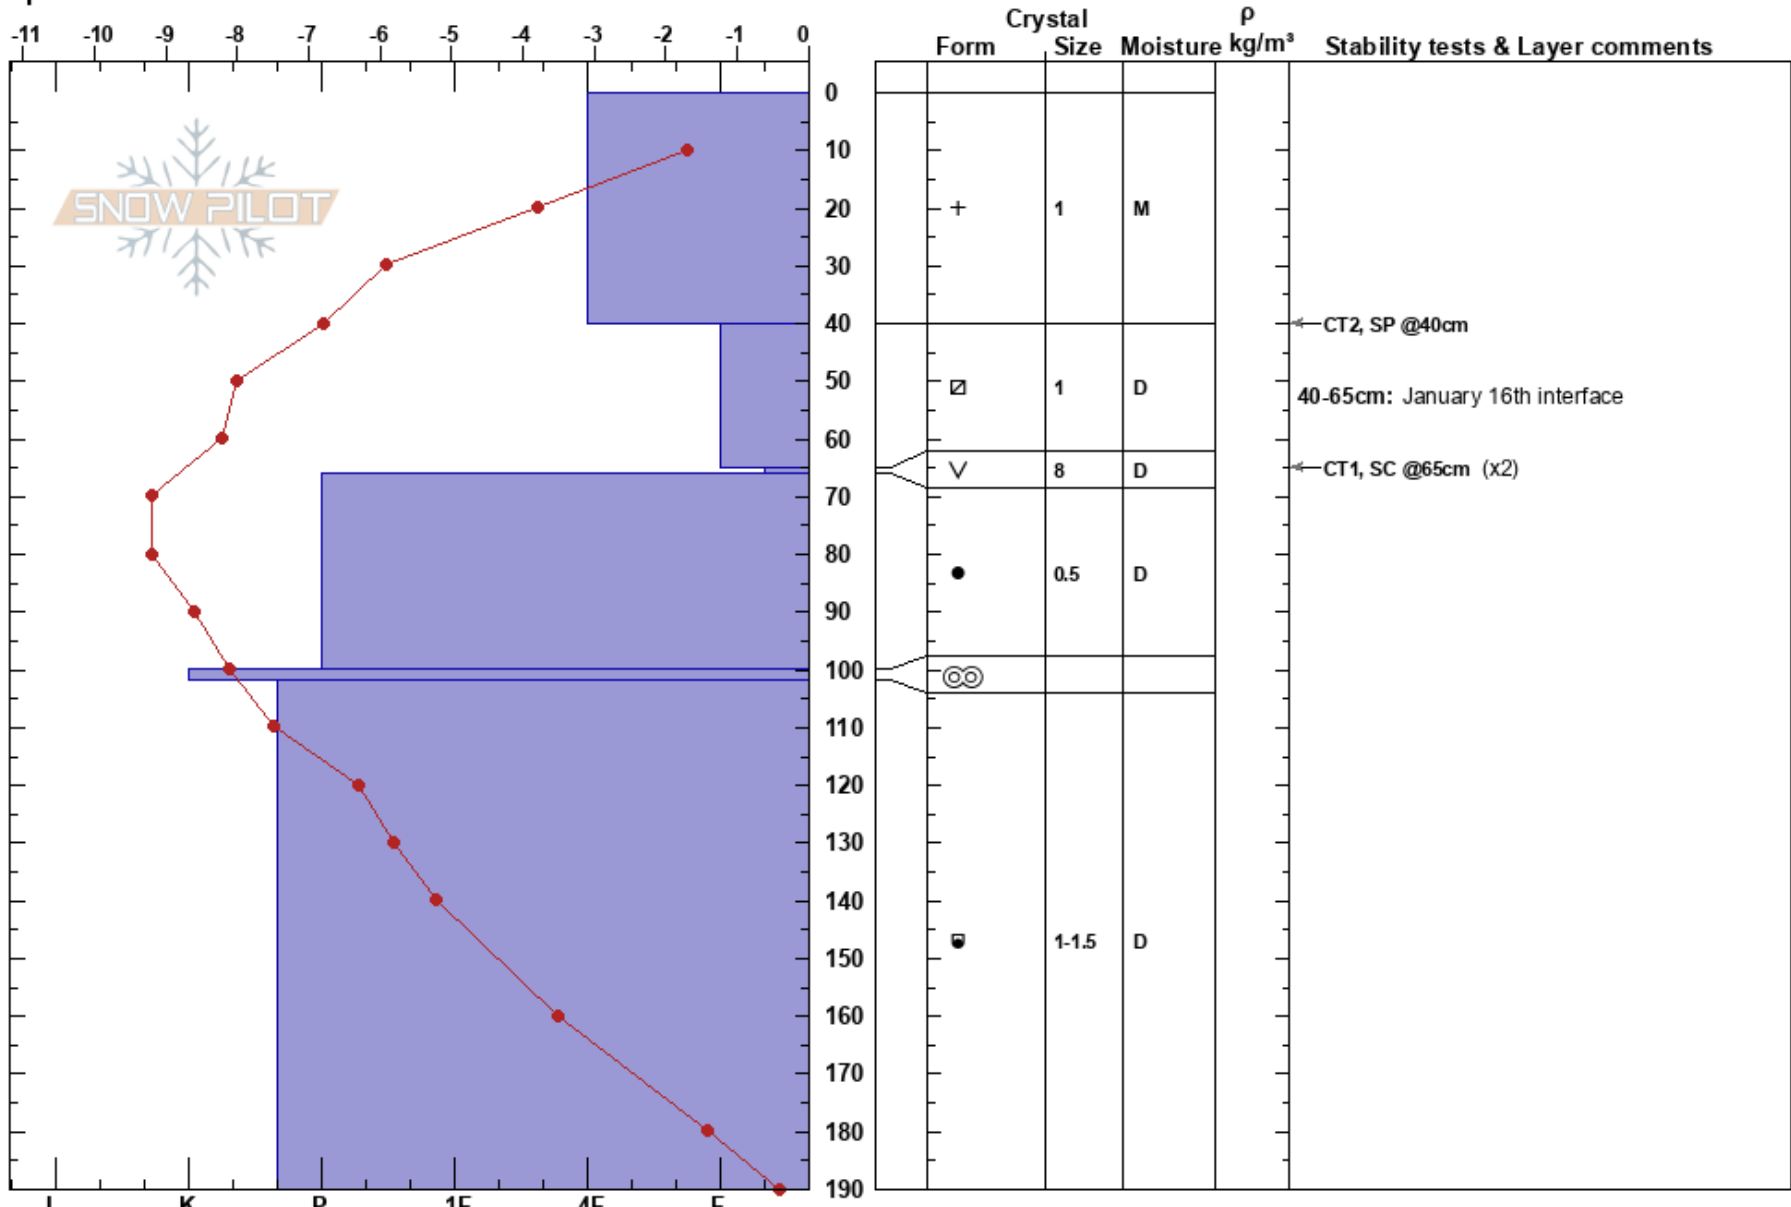

West Twin Study Plot
 Selkirks
 BC
 Elevation: 2000 m
 Aspect: E
 Specifics:

K B
 05/01/2005 - 10:45
 Co-ord:
 Slope Angle: 0°
 Wind Loading:

Stability:
 Air Temperature: 0°C
 Sky Cover: OVC
 Precipitation: S-1
 Wind: SW Light Breeze

HS: 190
 PF: 80 40-65cm: January 16th interface
 PS: 10

Notes: Study plot located directly across the valley from Subaru. **Profile details have been simplified in order to highlight relevant data.**