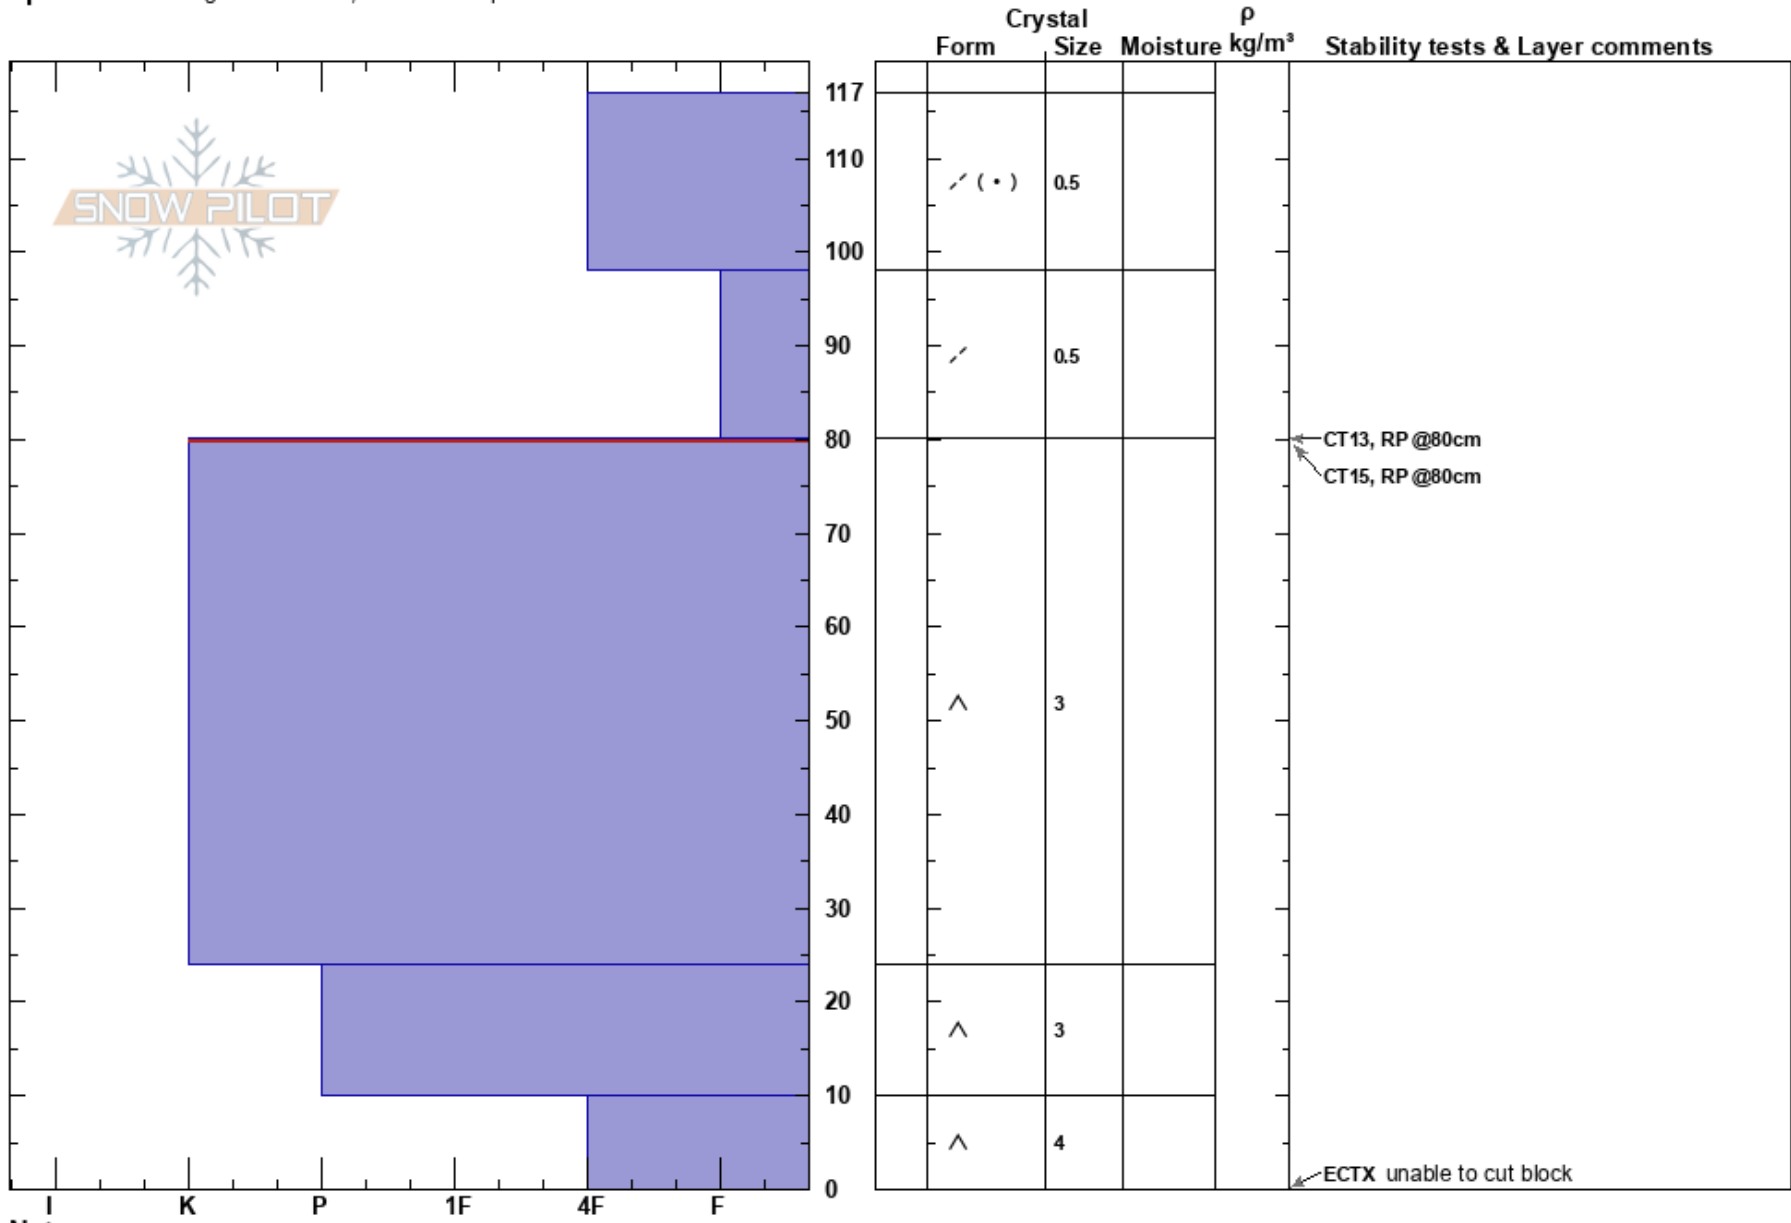

double direct  
 Madison Range-N  
 MT  
**Elevation:** 10100 ft  
**Aspect:** 330°  
**Specifics:** Pit dug in a Ski Area; We skied slope

Jack Saunders  
 02/28/2017 - 12:30pm  
**Co-ord:** 45.28275N, -111.44986W  
**Slope Angle:** 40°  
**Wind Loading:** previous

**Stability:**  
**Air Temperature:**  
**Sky Cover:** OVC  
**Precipitation:** S-1  
**Wind:** S Moderate

**HS:** 117  
**PF:** 20 80-24cm: Problematic layer

**Notes:** unable to cut out an ECT due to knife hard snow below 80cm