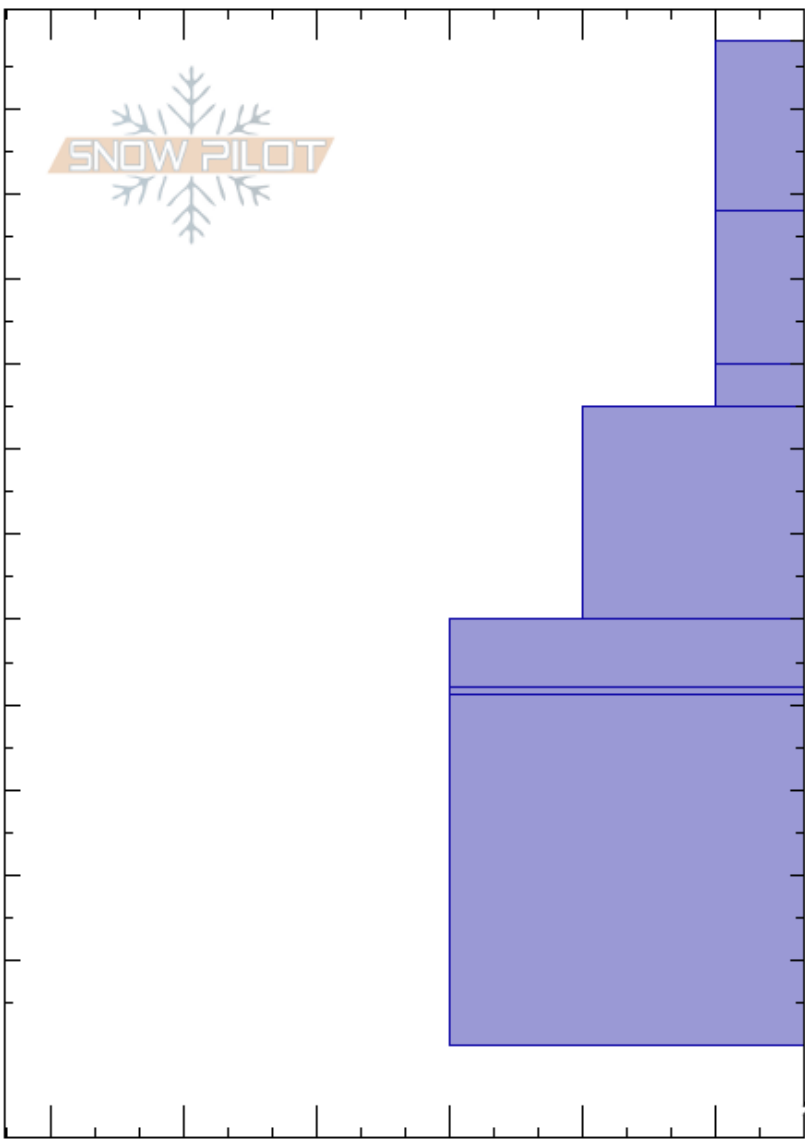

Two hills
 Sawatch
 CO
 Elevation: 11400 ft
 Aspect: 80°
 Specifics:

Rebecca Hodgetts
 02/28/2017 - 12:00pm
 Co-ord: 38.48219N, -106.34537W
 Slope Angle: 20°
 Wind Loading: yes

Stability:
 Air Temperature: -9°C
 Sky Cover: OVC
 Precipitation: S1
 Wind: SW Moderate

HS:208
 PF: 40
 170-165cm: Problematic layer

Elevation (cm)	Crystal		ρ kg/m ³	Stability tests & Layer comments
	Form	Size		
208				
200	+		D	←ECTN17 @201cm
190				
180	/		D	
170	☒		D	←ECTN12 @169cm
160				
150	☐		D	
140	•		D	
130	• (V)		D	
120				
110	•		D	
100				
90				
0				