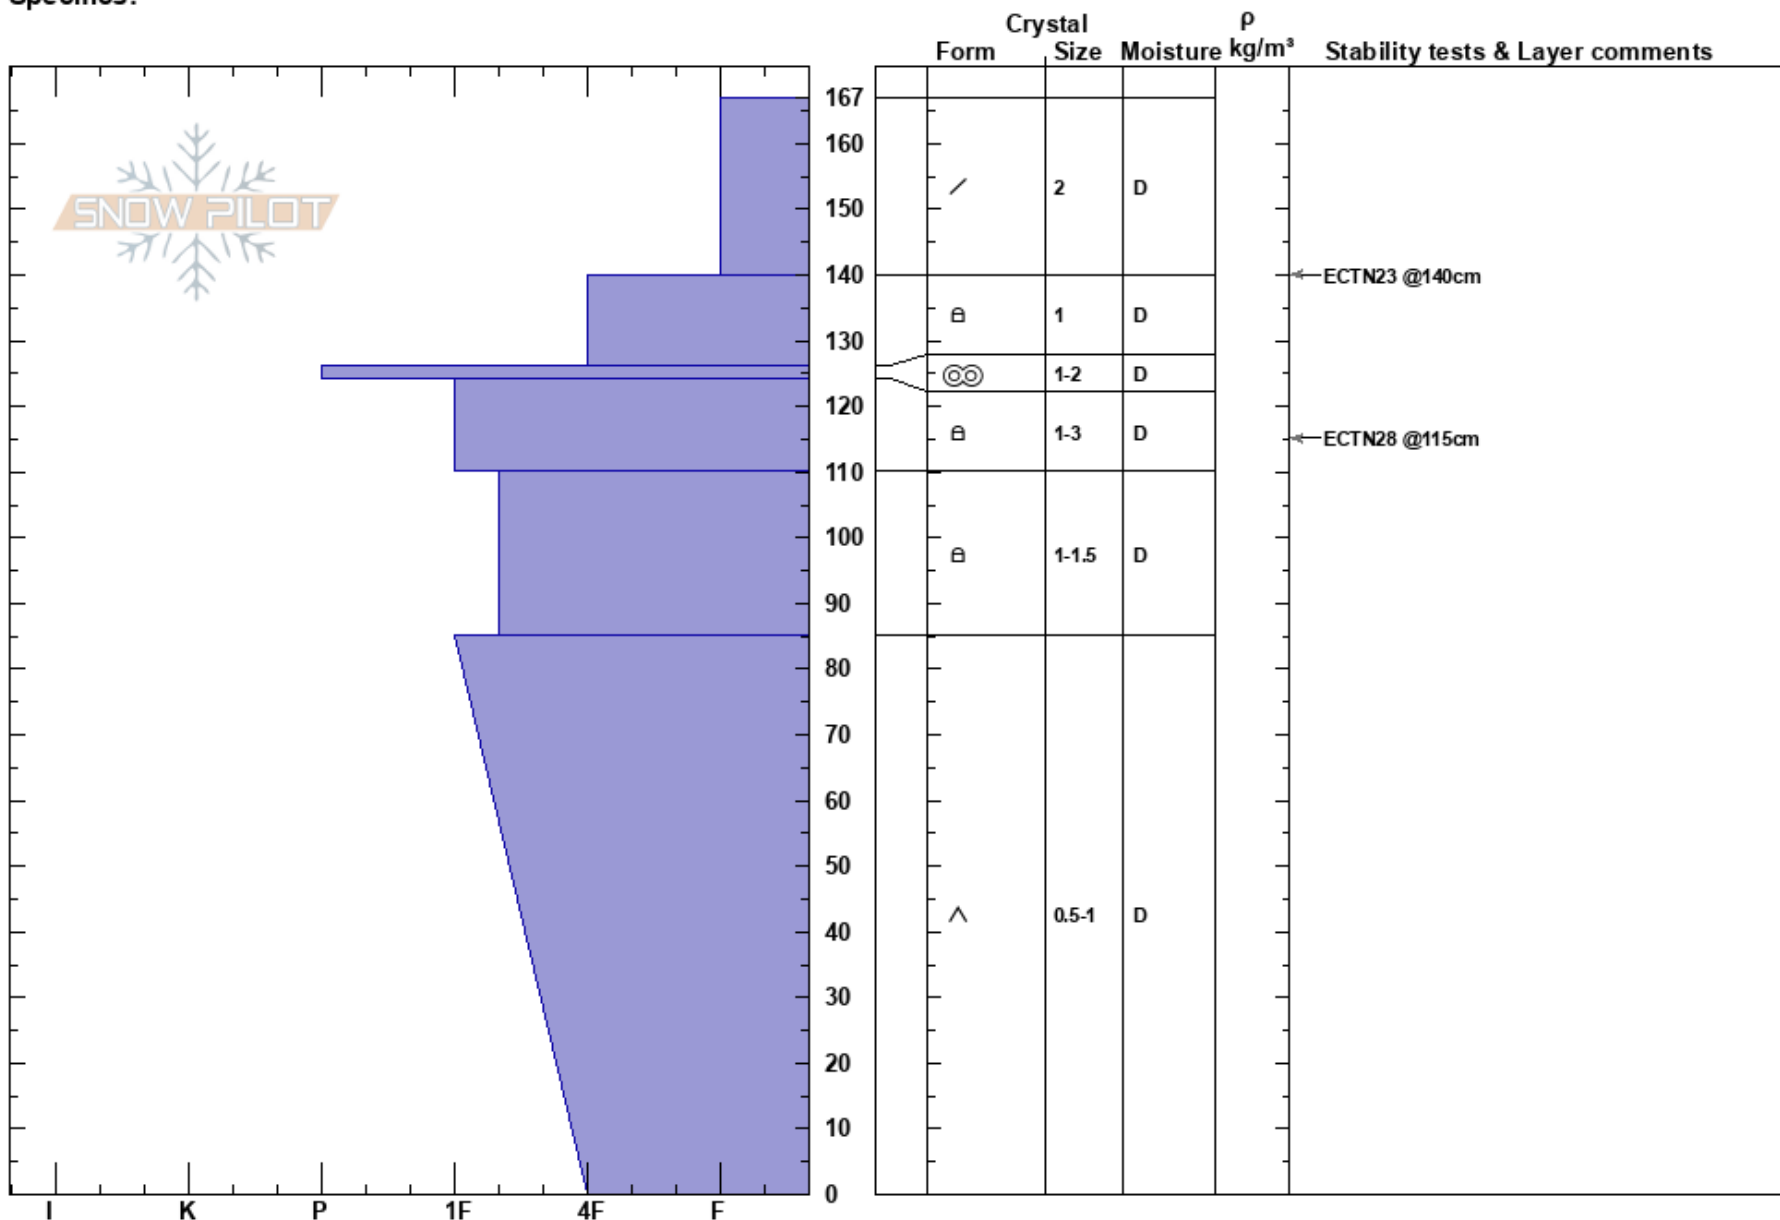

lab 6 pit 2
 Bridger Range
 MT
 Elevation: 2169 m
 Aspect: 125°
 Specifics:

Weston Boardman
 02/24/2017 - 3:15pm
 Co-ord: 45.82983N, -110.93000W
 Slope Angle: 20°
 Wind Loading:

Stability: HS: 167 Layer Notes:
 Air Temperature: -7°C
 Sky Cover: OVC
 Precipitation: S-1
 Wind: E Light Breeze

Notes: This was the third pit dug for this lab and the profile is partial and done hastily. Possibly effected by ski tracks.