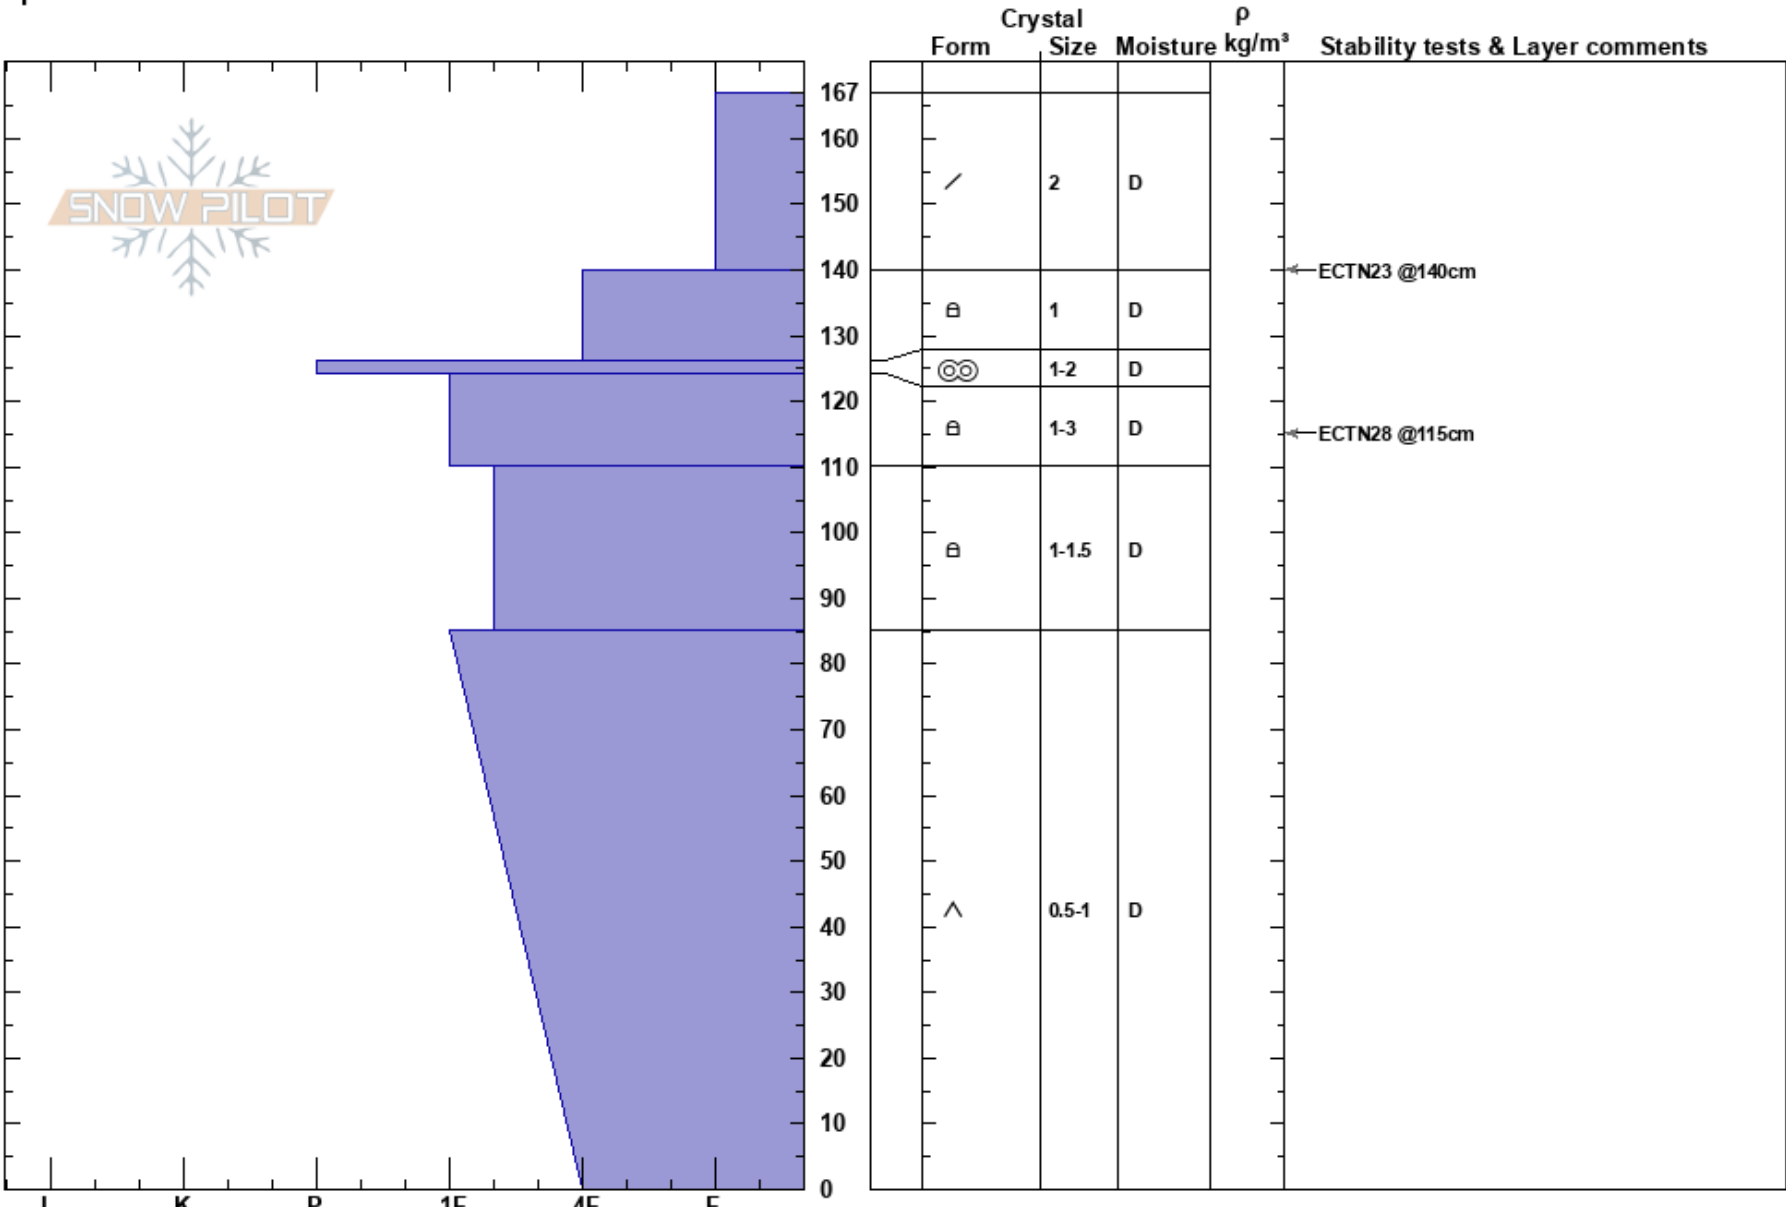

lab 6 pit 2  
 Bridger Range  
 MT  
 Elevation: 2169 m  
 Aspect: 125°  
 Specifics:

Weston Boardman  
 02/24/2017 - 3:15pm  
 Co-ord: 45.82983N, -110.93000W  
 Slope Angle: 20°  
 Wind Loading:

Stability: HS: 167 Layer Notes:  
 Air Temperature: -7°C  
 Sky Cover: OVC  
 Precipitation: S-1  
 Wind: E Light Breeze

Notes: This was the third pit dug for this lab and the profile is partial and done hastily. Possibly effected by ski tracks.