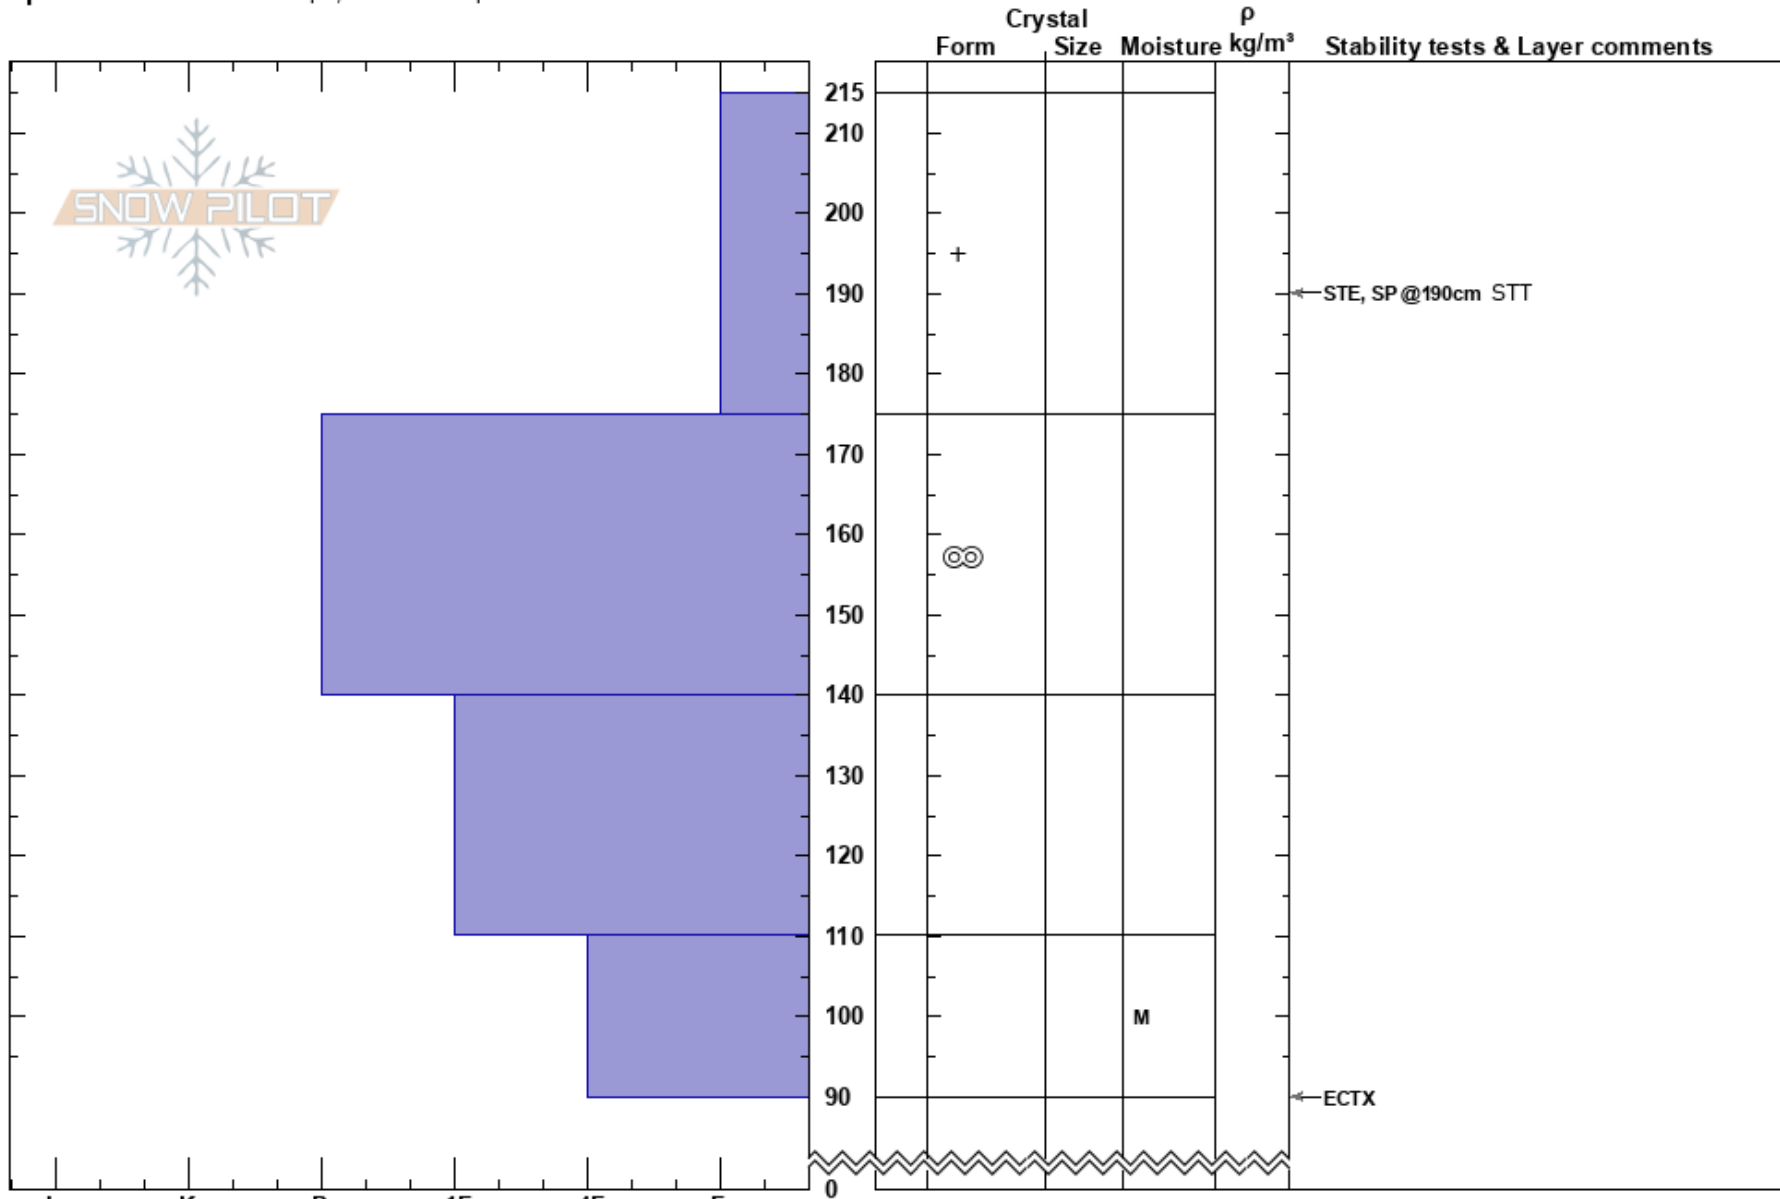

Terrace Run South
 Central Wasatch
 UT
 Elevation: 8600 ft
 Aspect: 220°

Patrick McDermott
 02/26/2017 - 1:00pm
 Co-ord: 40.49363N, -111.59204W
 Slope Angle: 27°
 Wind Loading:

Stability: HS:215
 Air Temperature:
 Sky Cover: FEW
 Precipitation: NO
 Wind: SW Light Breeze
 Layer Notes:

Specifics: Ski tracks on slope; We skied slope

Notes: