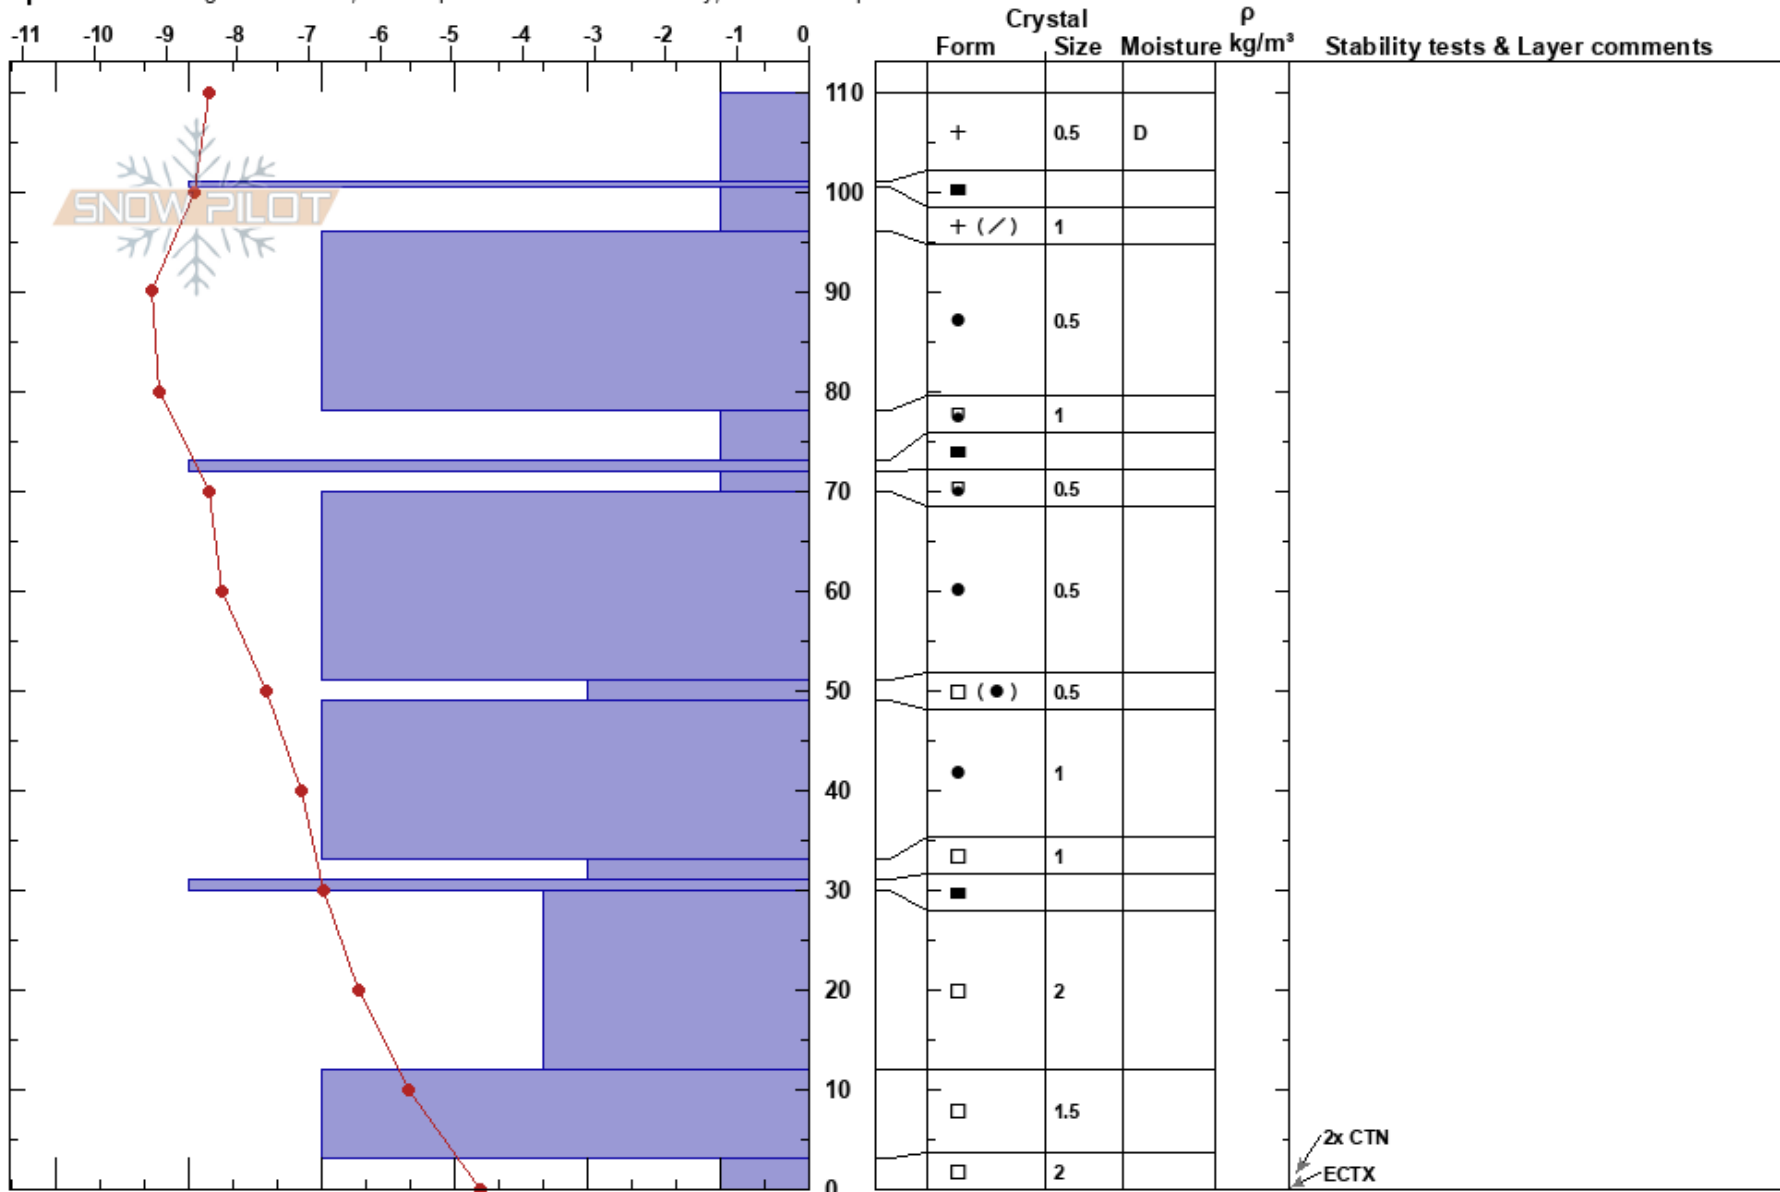

Air Temperature: -8.4°C

PF: 22

72-70cm: Problematic layer

Elevation: 363 m

Slope Angle: 35°

Sky Cover: OVC

Precipitation: NO

Aspect: N

Wind Loading: yes

Wind: NE Light Breeze

Specifics: Pit dug in a Ski Area; Pit is representative of backcountry; We skied slope

Notes: Maa pientä kivrakkaa. Tuiskulunta ja huomattavia lumilippoja pohjoisharjanteen suojanpuolella (N).