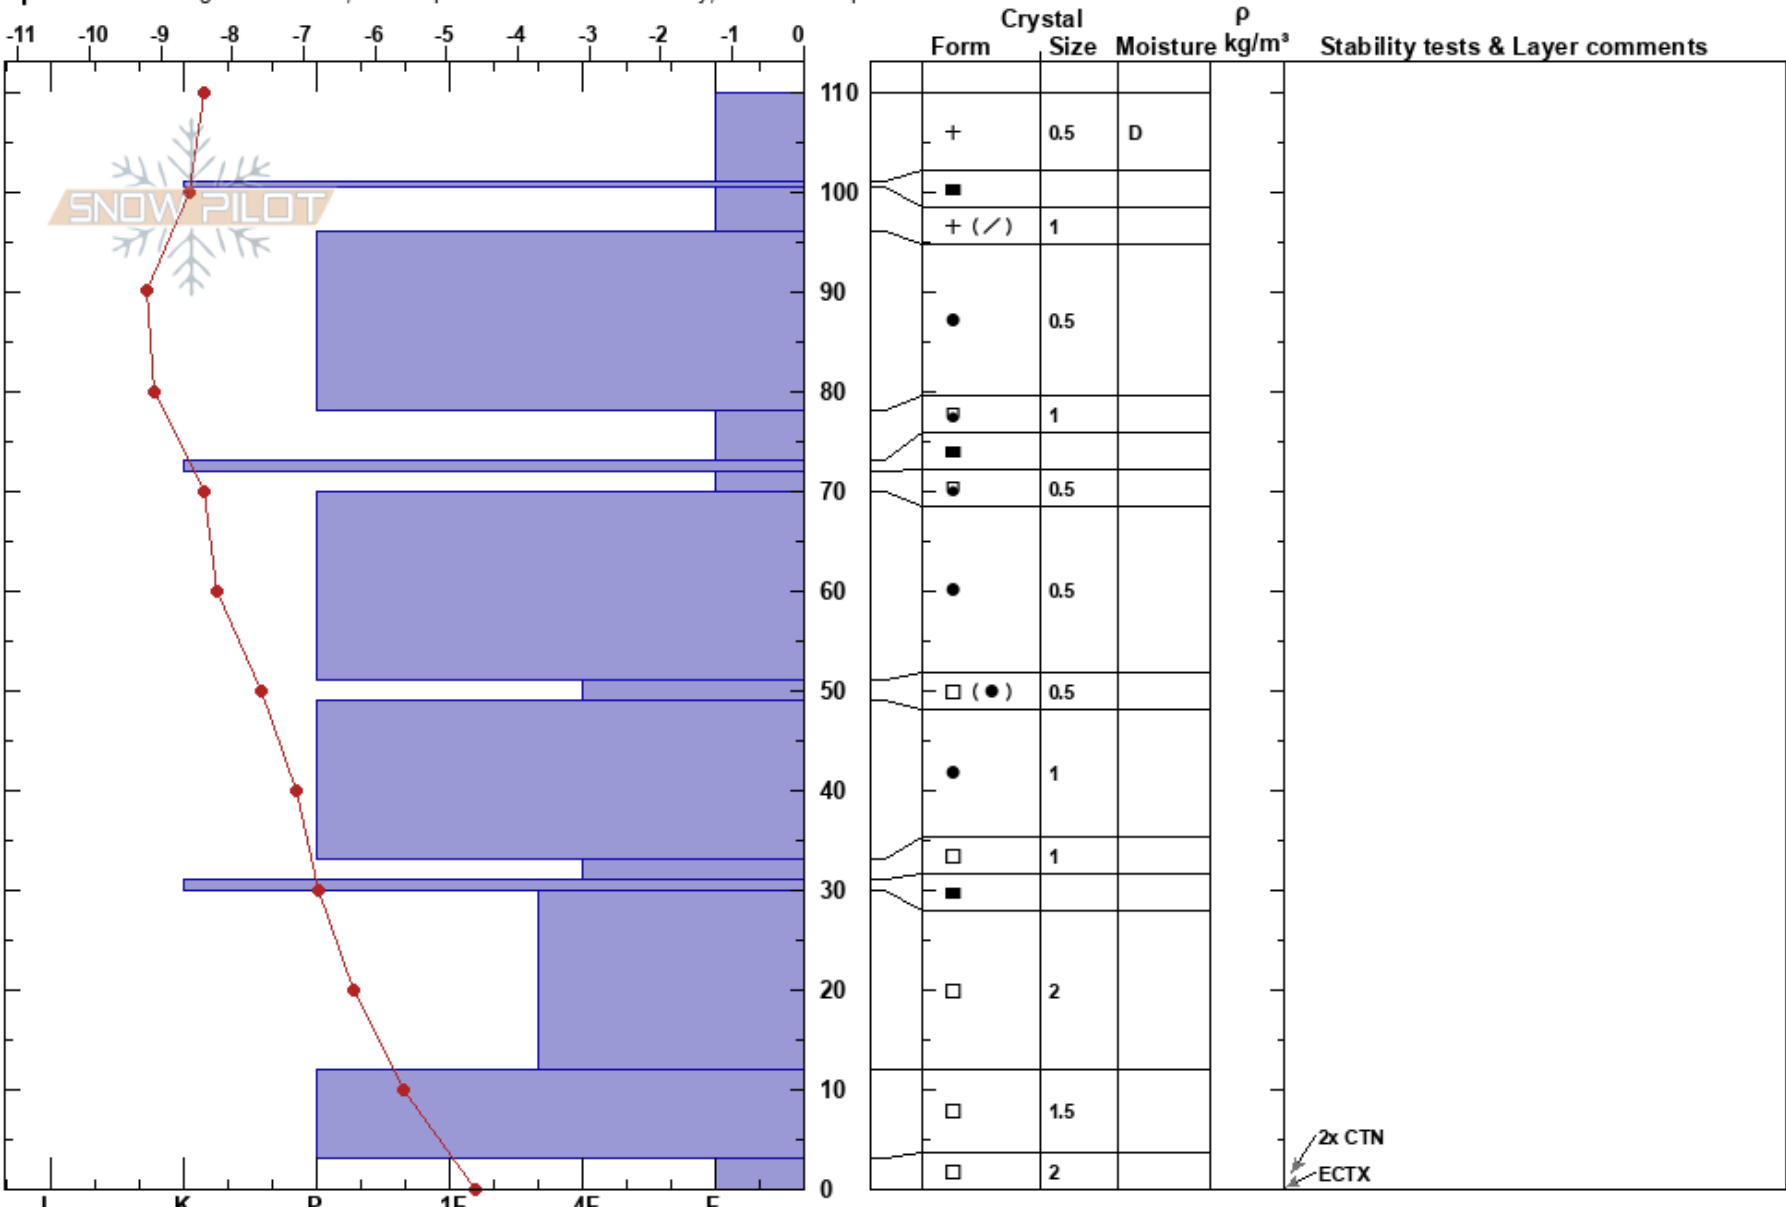

Air Temperature: -8.4°C

PF: 22

72-70cm: Problematic layer

Elevation: 363 m

Slope Angle: 35°

Sky Cover: OVC

Precipitation: NO

Aspect: N

Wind Loading: yes

Wind: NE Light Breeze

Specifics: Pit dug in a Ski Area; Pit is representative of backcountry; We skied slope

Notes: Maa pientä kivrakkaa. Tuiskulunta ja huomattavia lumilippoja pohjoisharjanteen suojanpuolella (N).