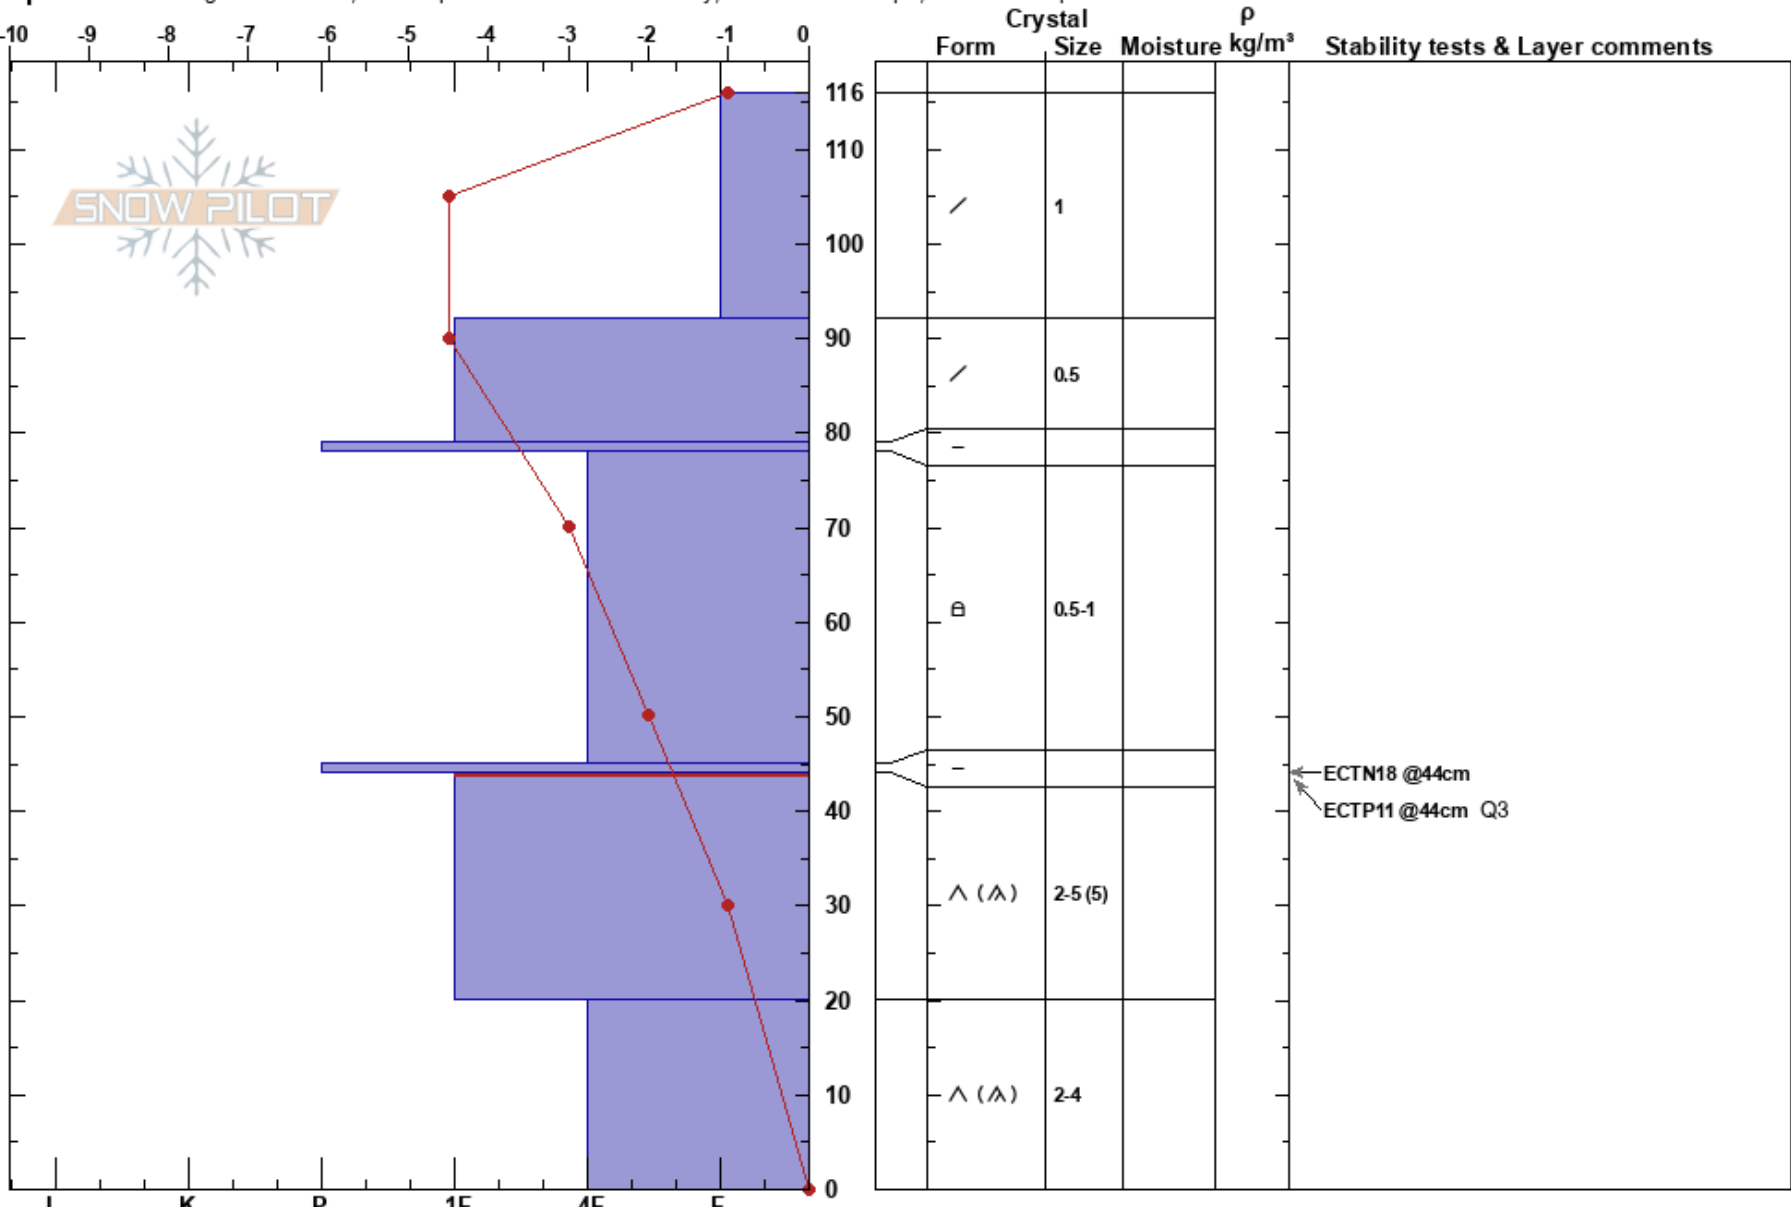

Caravan Seri  
 Bridger Range  
 MT  
 Elevation: 8520 ft  
 Aspect: 136°

Bridger Bowl  
 01/31/2020 - 2:00pm  
 Co-ord:  
 Slope Angle: 38°  
 Wind Loading: previous

Stability: Good  
 Air Temperature: 0°C  
 Sky Cover: OVC  
 Precipitation: NO  
 Wind: SE Moderate

HS: 116  
 Layer Notes:  
 44-20cm: Problematic layer

Specifics: Pit dug in a Ski Area; Pit is representative of backcountry; Ski tracks on slope; We skied slope

Notes: pit dug by Griff