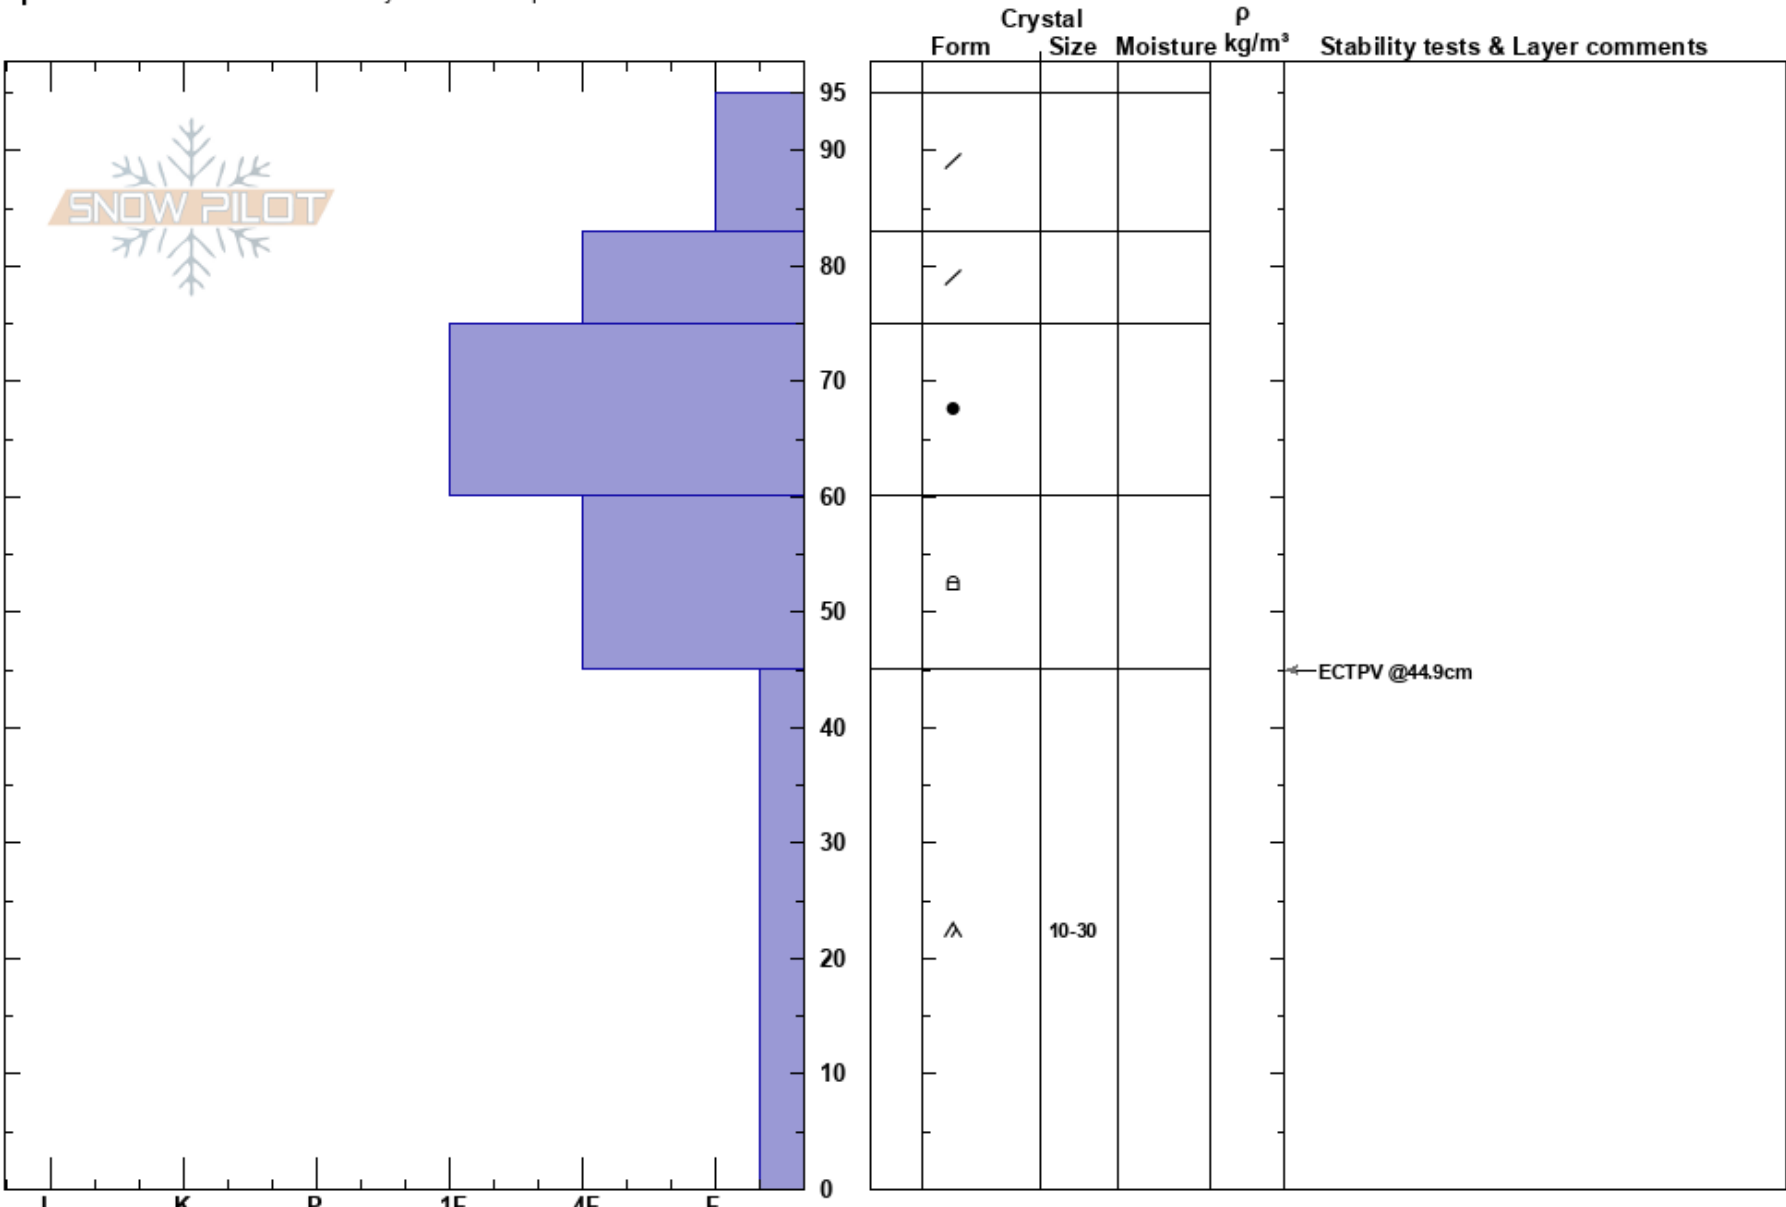

PF: 95

MT

Co-ord: 45.70650N, -113.98449W

Sky Cover: OVC

PS: 20

Elevation: 8070 ft

Slope Angle: 27°

Precipitation: ZR

Wind: SW Moderate

Aspect: 45°

Wind Loading: no

Specifics: Recent avalanche activity on similar slopes

Notes: In the last week or two there was a widespread avalanche cycle on steep northerly facing terrain near where we dug.