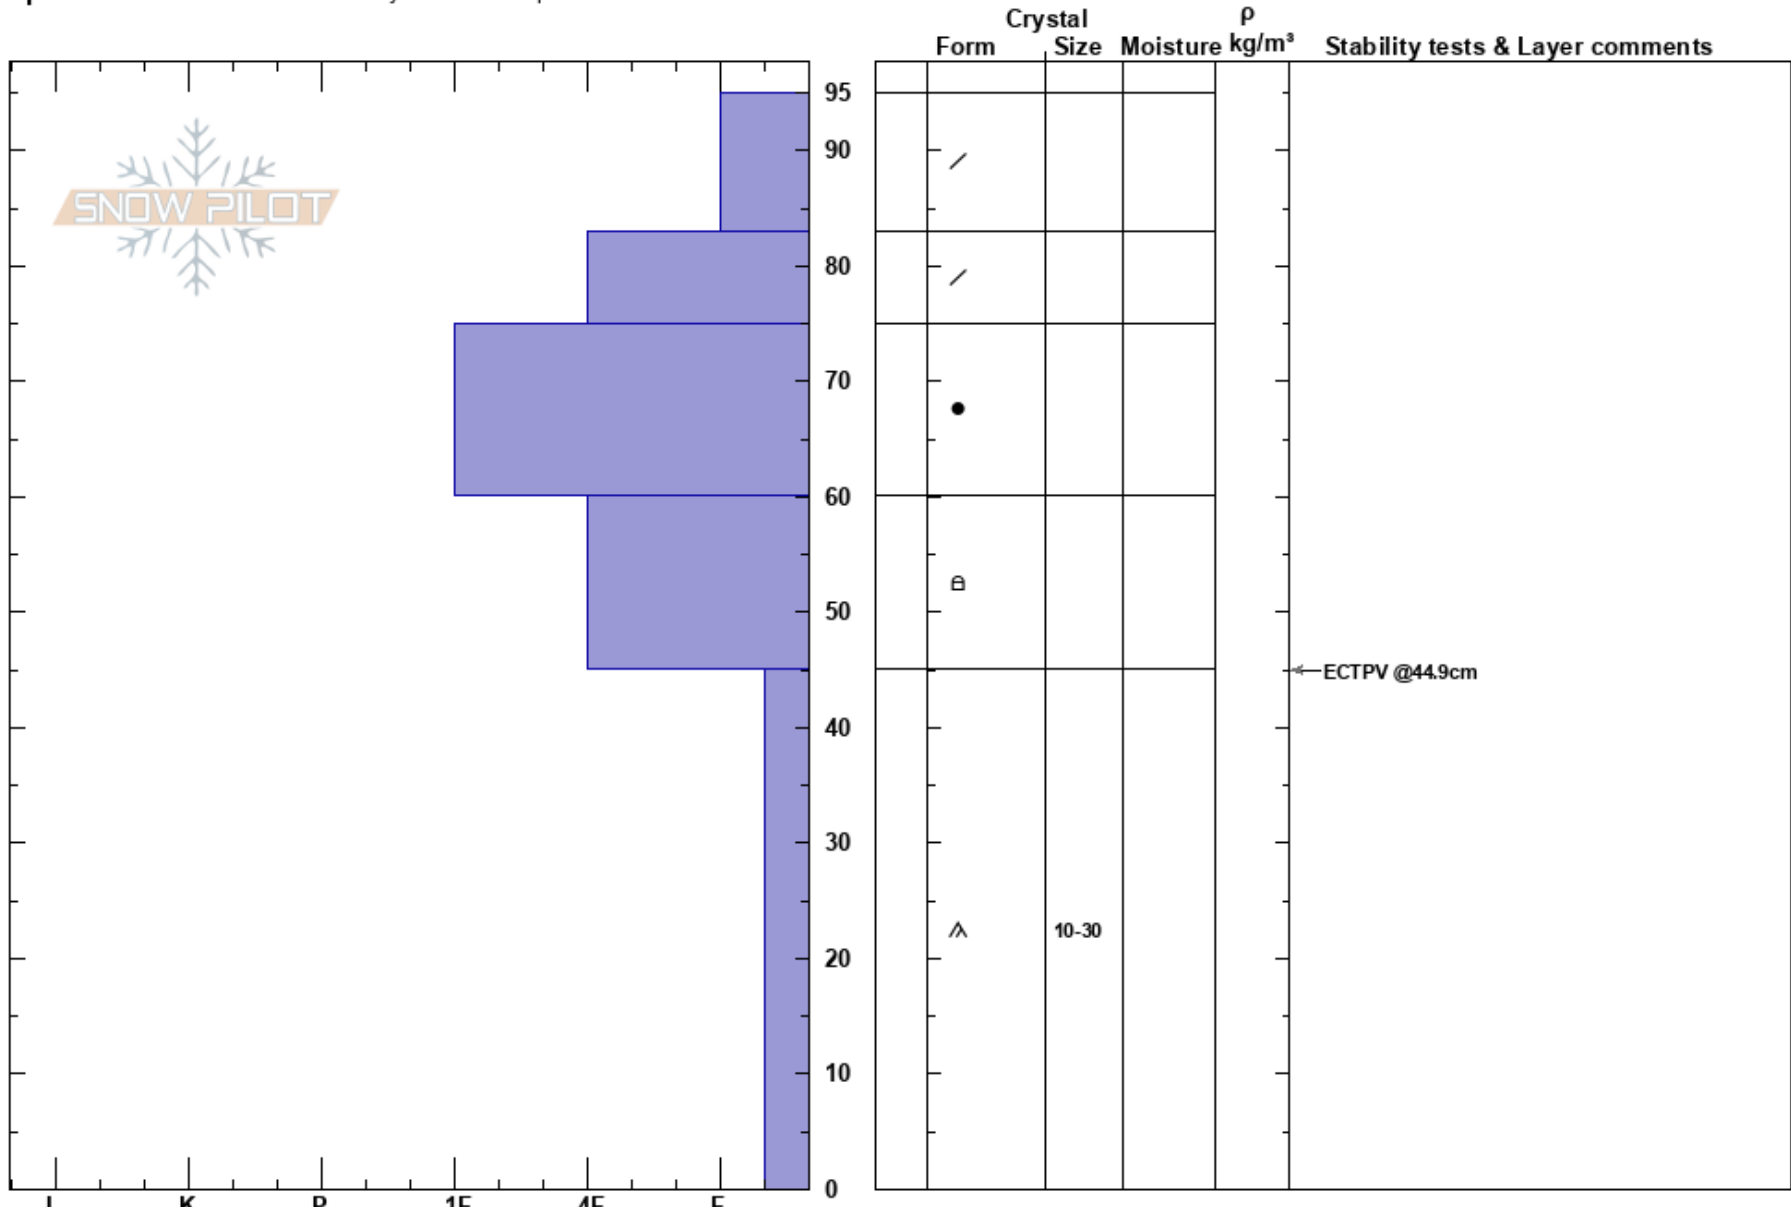

PF: 95

MT

Co-ord: 45.70650N, -113.98449W

Sky Cover: OVC

PS: 20

Elevation: 8070 ft

Slope Angle: 27°

Precipitation: ZR

Wind: SW Moderate

Aspect: 45°

Wind Loading: no

Specifics: Recent avalanche activity on similar slopes

Notes: In the last week or two there was a widespread avalanche cycle on steep northerly facing terrain near where we dug.