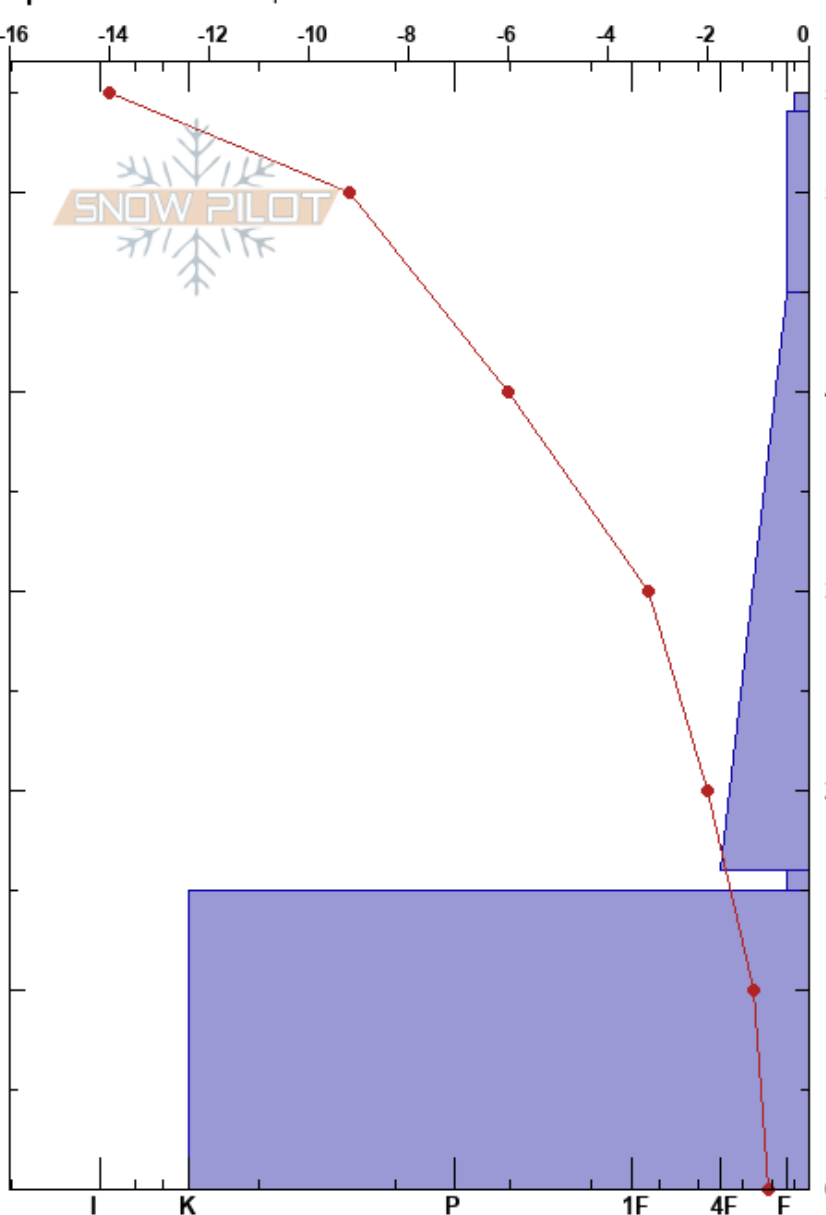

Fagerfjellet low  
 Tromsø mainland  
 Norway  
 Elevation: 44 m  
 Aspect: SW  
 Specifics: We skied slope

Paul Velsand  
 28/02/2017 - 15:00  
 Co-ord: 33W 663223E 7722625N  
 Slope Angle: 5°  
 Wind Loading:

Stability: Fair  
 Air Temperature: -5.3°C  
 Sky Cover: CLR  
 Precipitation: NO  
 Wind: Calm

HS:55  
 PF: 33  
 16-15cm: Problematic layer

Form	Crystal		Moisture	$\rho$ kg/m <sup>3</sup>	Stability tests & Layer comments
	Size				
V	1-3		D		
/	1-2		D	60	
/ (•)	0.5-1		D	170	
□	0.5-1		D		← ECTP22 @15cm
∩	1-3		D	300	

Notes: Snow height iButton: 40 cm.