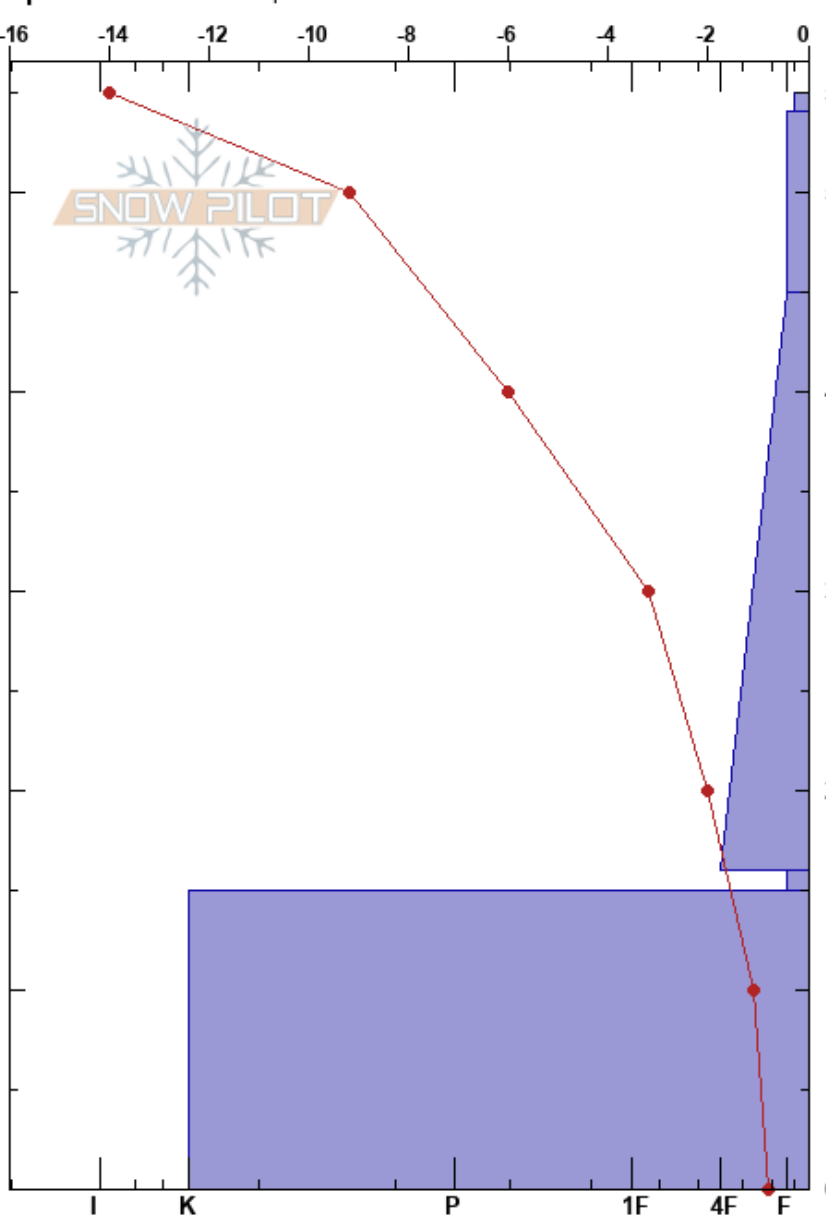

Fagerfjellet low
 Tromsø mainland
 Norway
 Elevation: 44 m
 Aspect: SW
 Specifics: We skied slope

Paul Velsand
 28/02/2017 - 15:00
 Co-ord: 33W 663223E 7722625N
 Slope Angle: 5°
 Wind Loading:

Stability: Fair
 Air Temperature: -5.3°C
 Sky Cover: CLR
 Precipitation: NO
 Wind: Calm

HS:55
 PF: 33
 16-15cm: Problematic layer

Form	Crystal		Moisture	ρ kg/m ³	Stability tests & Layer comments
	Size				
V	1-3		D		
/	1-2		D	60	
/ (•)	0.5-1		D	170	
□	0.5-1		D		← ECTP22 @15cm
∩	1-3		D	300	

Notes: Snow height iButton: 40 cm.