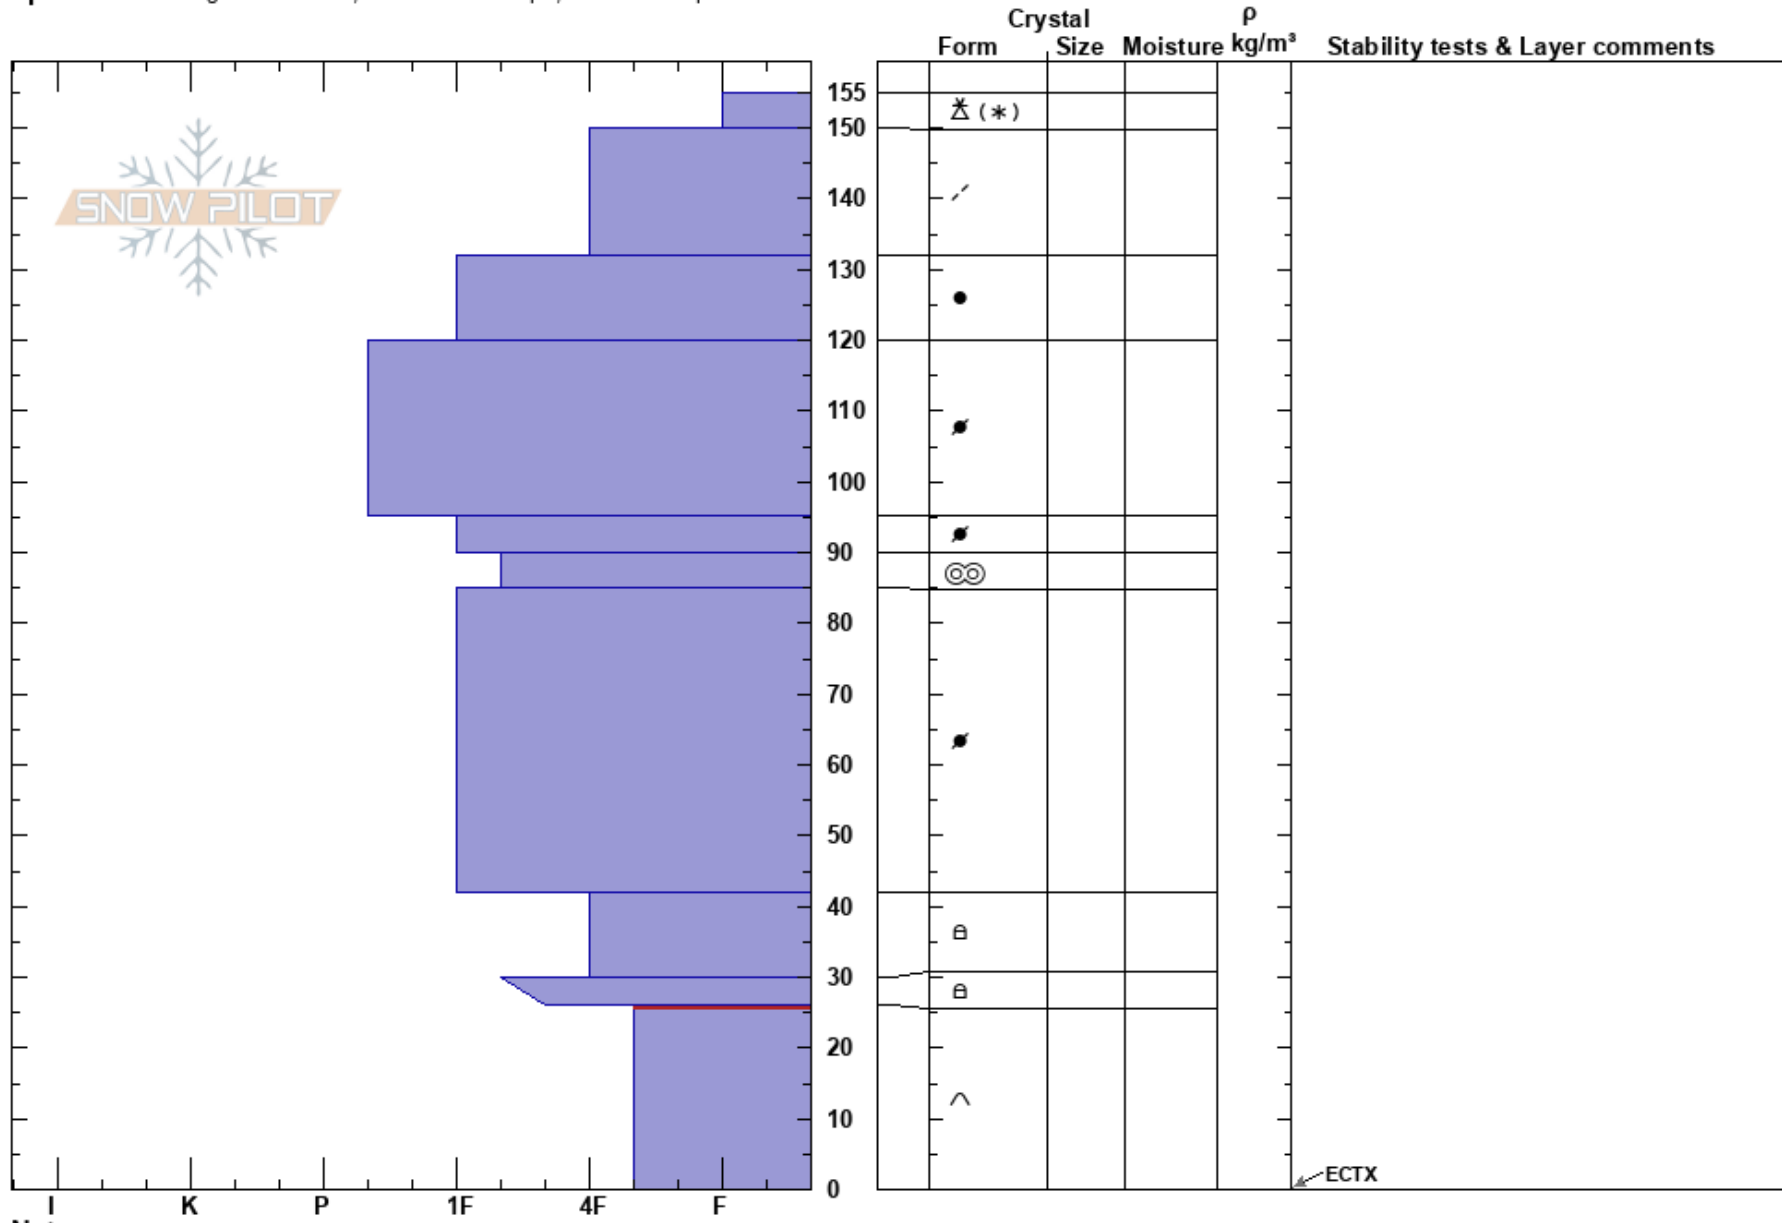

PS: 20 26-0cm: Problematic layer

MT

Co-ord:

Sky Cover: OVC

Elevation: 8614 ft

Slope Angle: 36°

Precipitation: NO

Aspect: 50°

Wind Loading: previous

Wind: SW Light Breeze

Specifics: Pit dug in a Ski Area; Ski tracks on slope; We skied slope

Notes: Turnage

ECTX