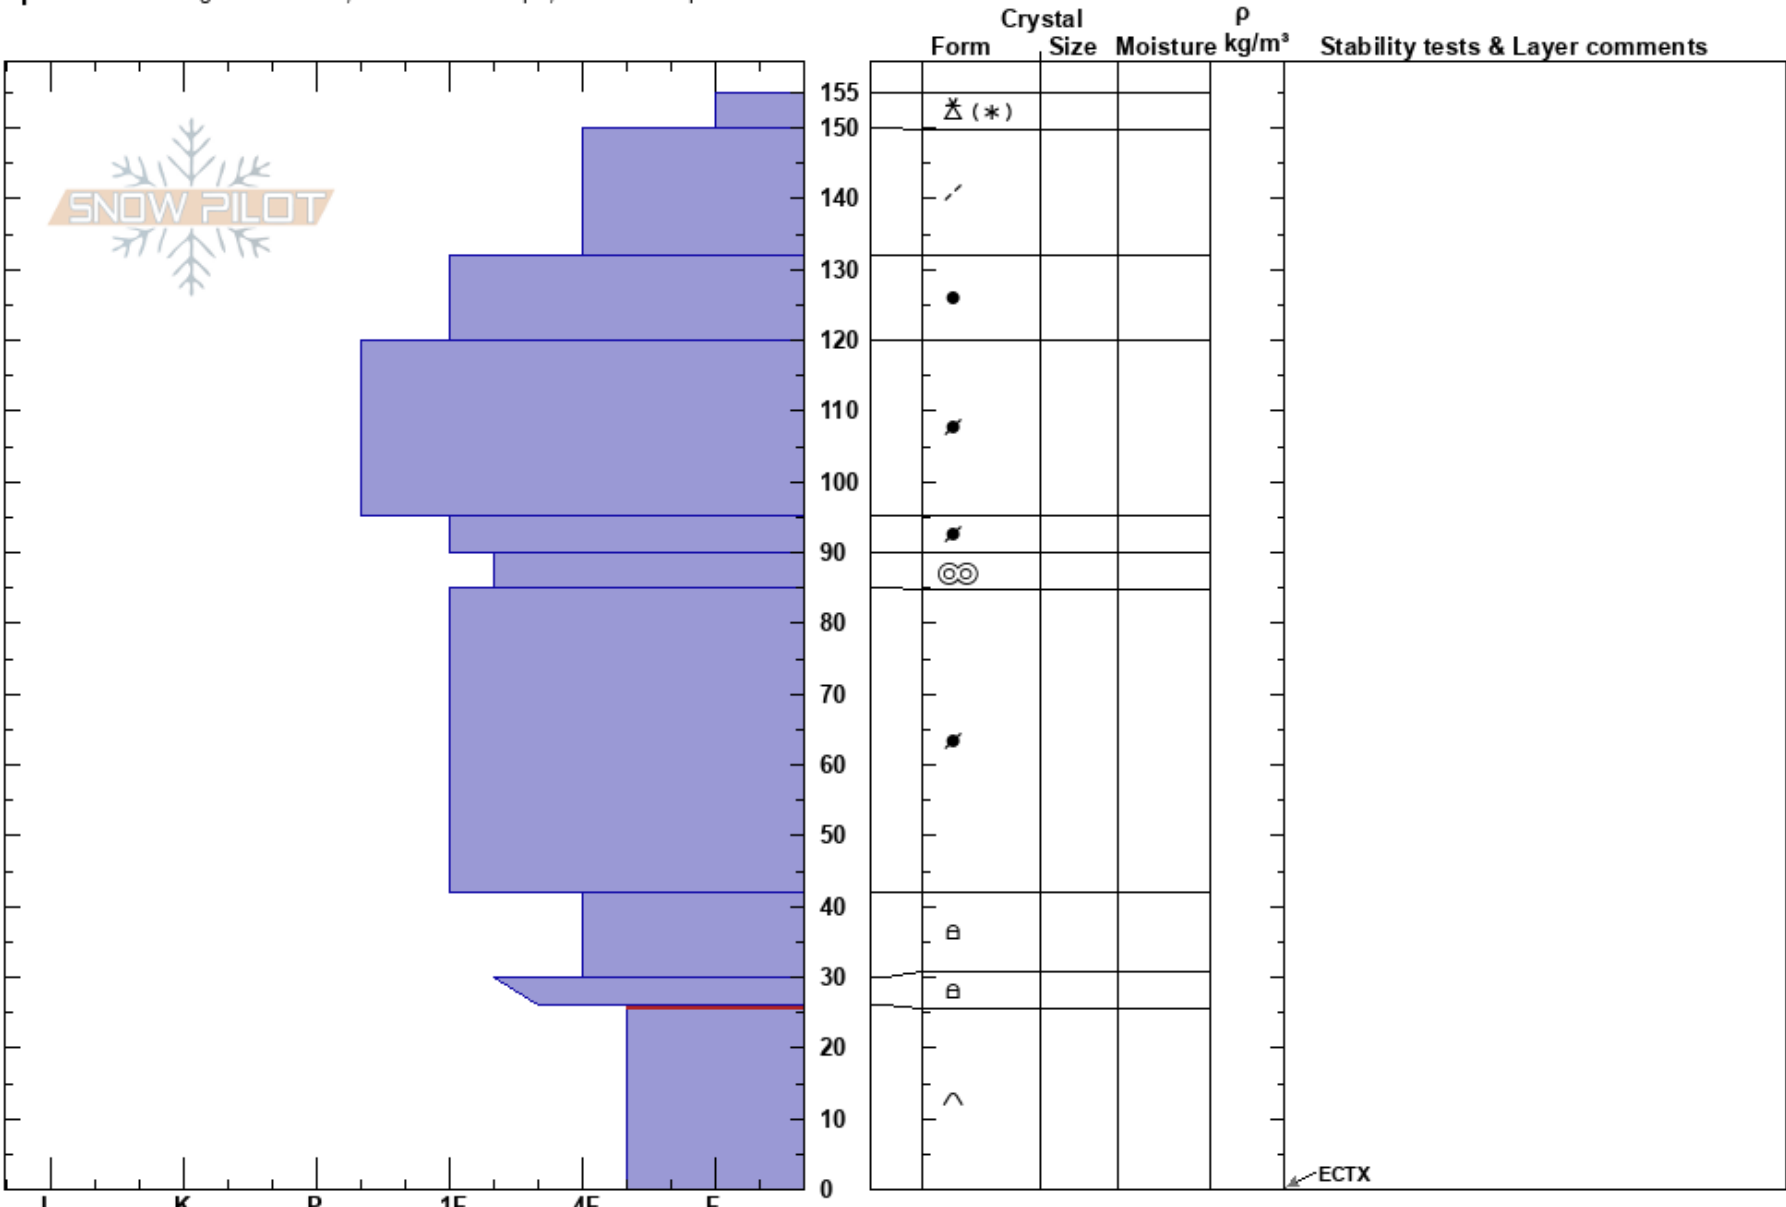

PS: 20 26-0cm: Problematic layer

MT

Co-ord:

Sky Cover: OVC

Elevation: 8614 ft

Slope Angle: 36°

Precipitation: NO

Aspect: 50°

Wind Loading: previous

Wind: SW Light Breeze

Specifics: Pit dug in a Ski Area; Ski tracks on slope; We skied slope

Notes: Turnage

ECTX