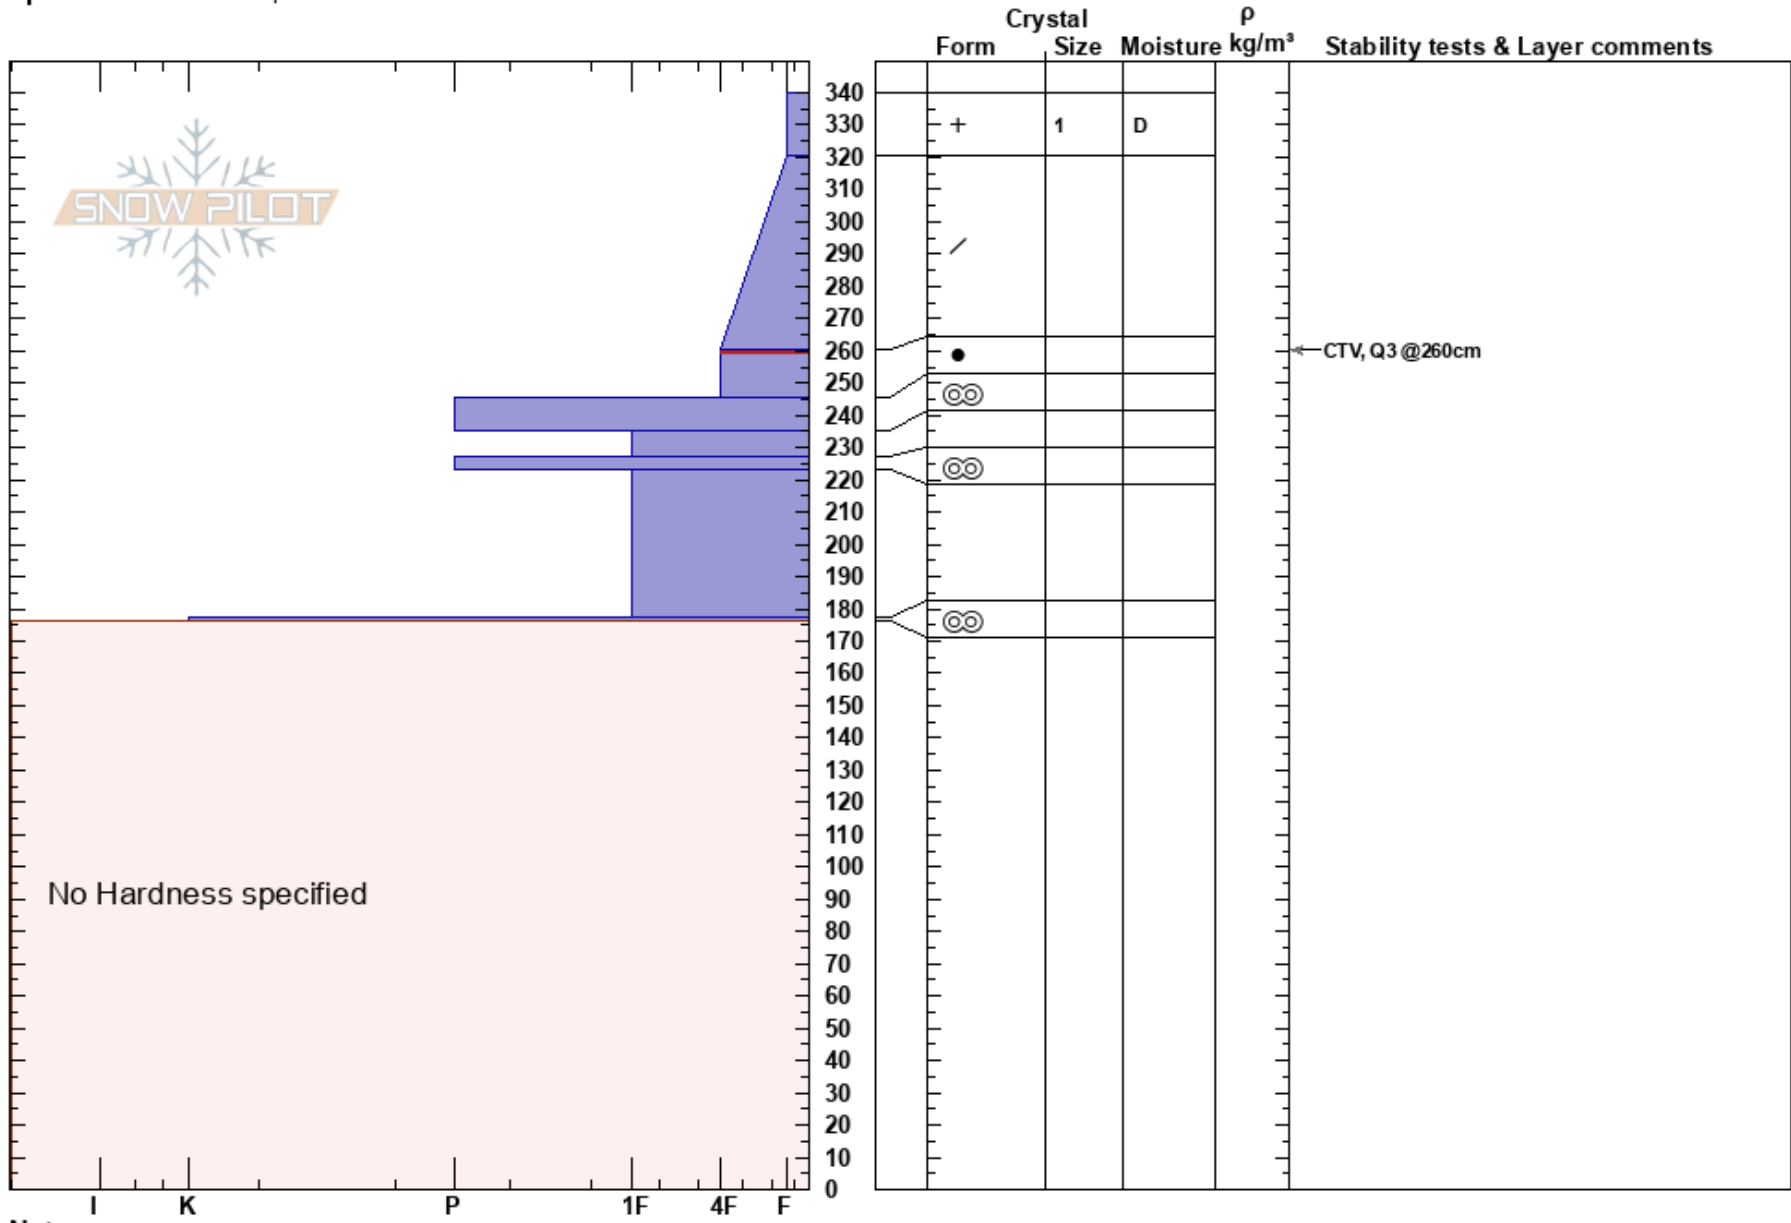

Spyder Bowl
 Flathead Range
 MT
 Elevation: 6600 ft
 Aspect: 295°
 Specifics: We skied slope

guy zoellner
 02/27/2017 - 11:30am
 Co-ord: 48.19438N, -113.96328W
 Slope Angle: 38°
 Wind Loading:

Stability: HS:340
 Air Temperature: -4°C PF: 50 260-245cm: Problematic layer
 Sky Cover: OVC
 Precipitation: S-1
 Wind: Calm