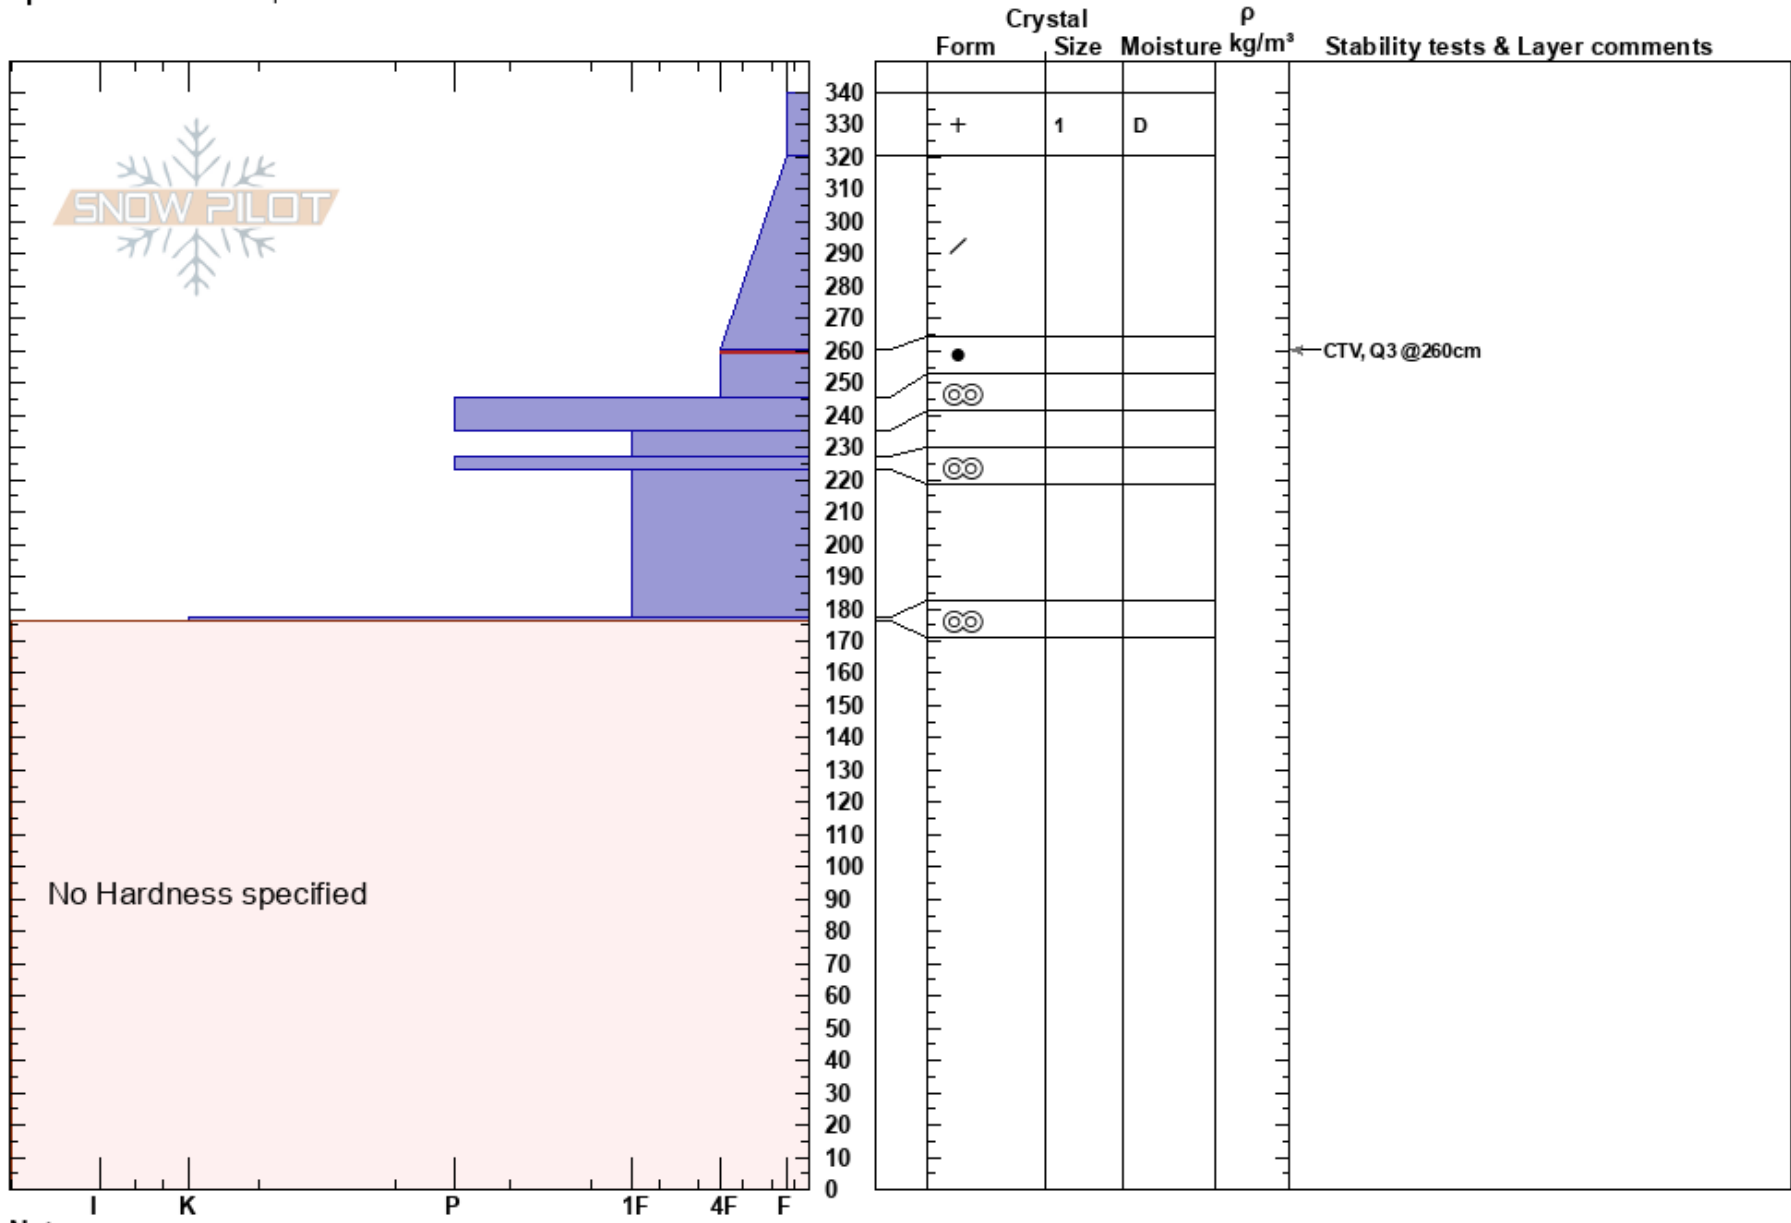

Spyder Bowl  
 Flathead Range  
 MT  
 Elevation: 6600 ft  
 Aspect: 295°  
 Specifics: We skied slope

guy zoellner  
 02/27/2017 - 11:30am  
 Co-ord: 48.19438N, -113.96328W  
 Slope Angle: 38°  
 Wind Loading:

Stability: HS:340  
 Air Temperature: -4°C PF: 50 260-245cm: Problematic layer  
 Sky Cover: OVC  
 Precipitation: S-1  
 Wind: Calm

Notes: