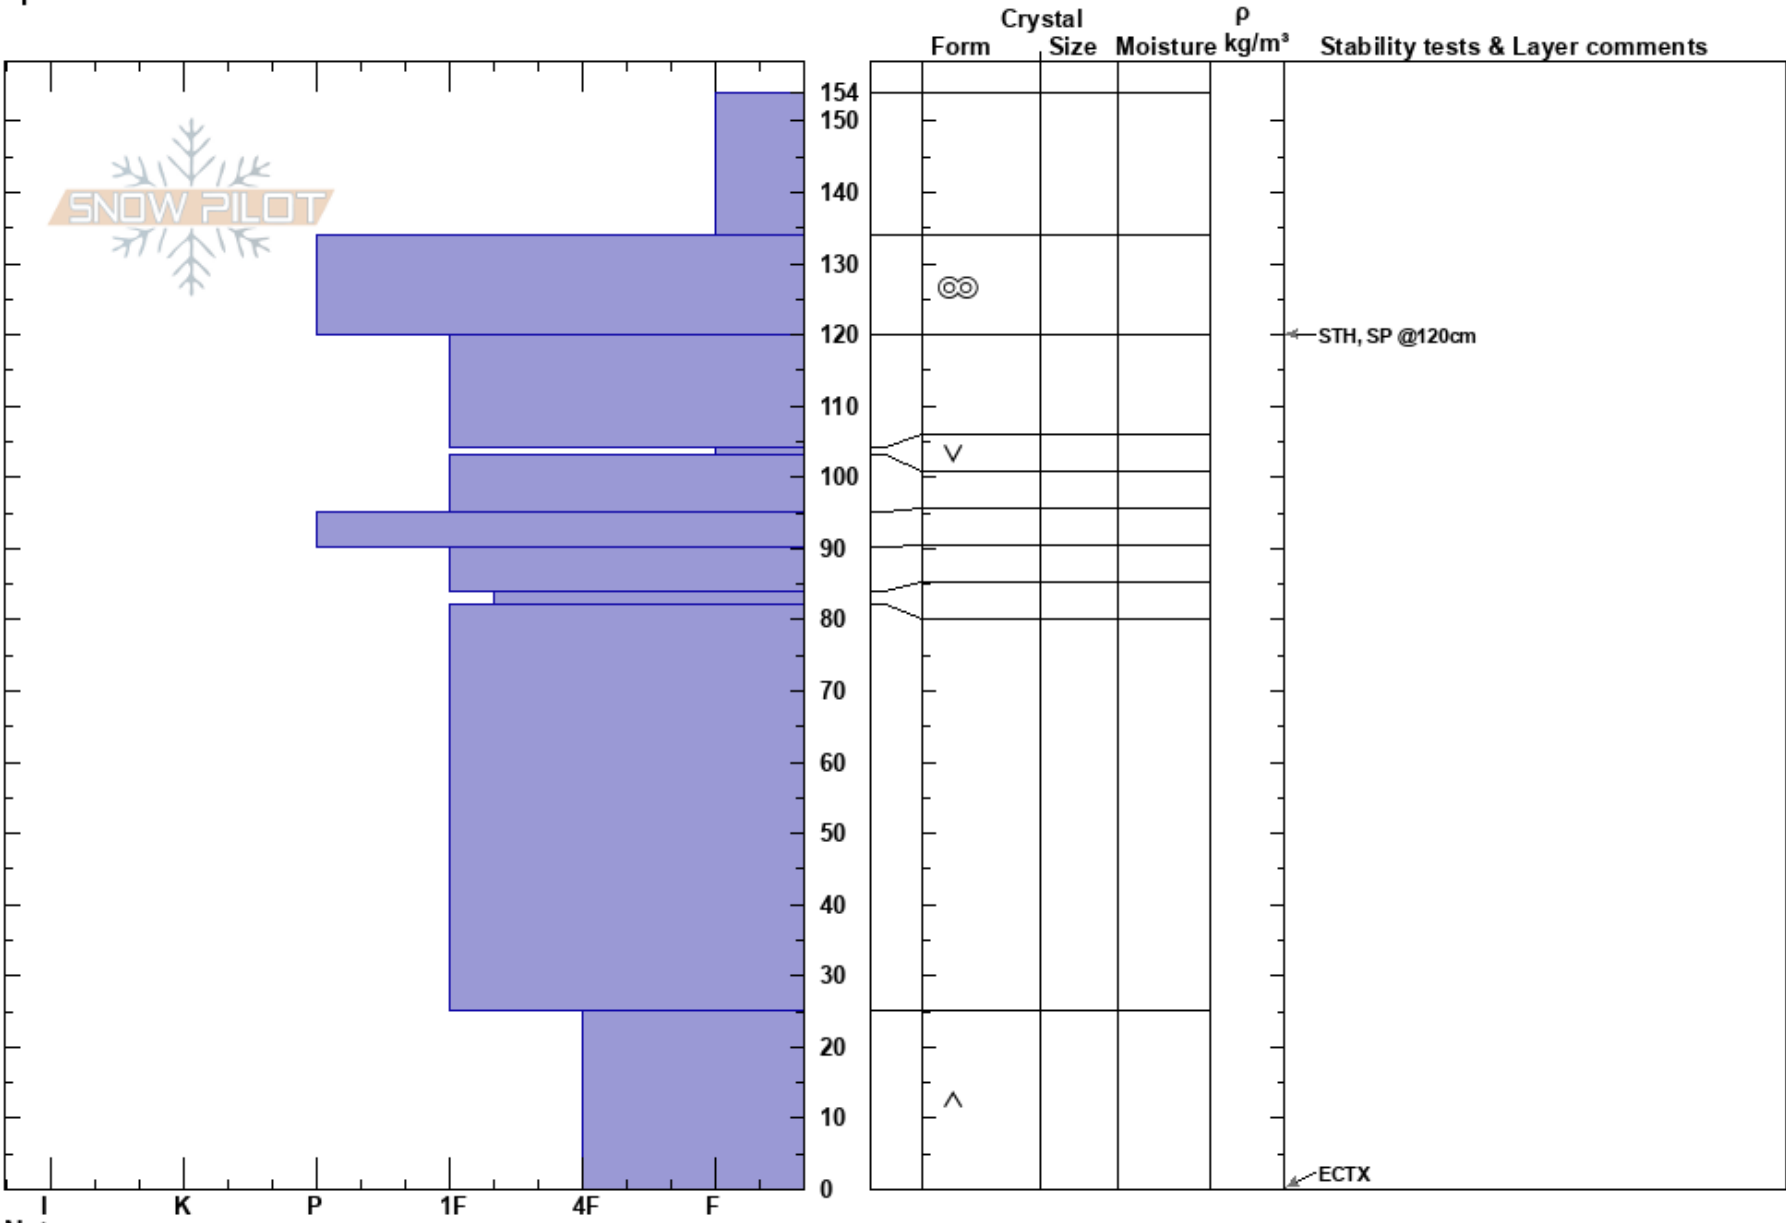

Center Ridge
 Chugach Range
 AK
 Elevation: 1500 ft
 Aspect: W
 Specifics:

Maxwell Bonderoff
 02/24/2017 - 12:40pm
 Co-ord: 60.78349N, -149.20704W
 Slope Angle: 18°
 Wind Loading:

Stability: **HS: 154**
 Air Temperature: **PF: 20** 104-103cm: Problematic layer
 Sky Cover: OVC
 Precipitation: S1
 Wind: Calm

Notes: Quick data pit