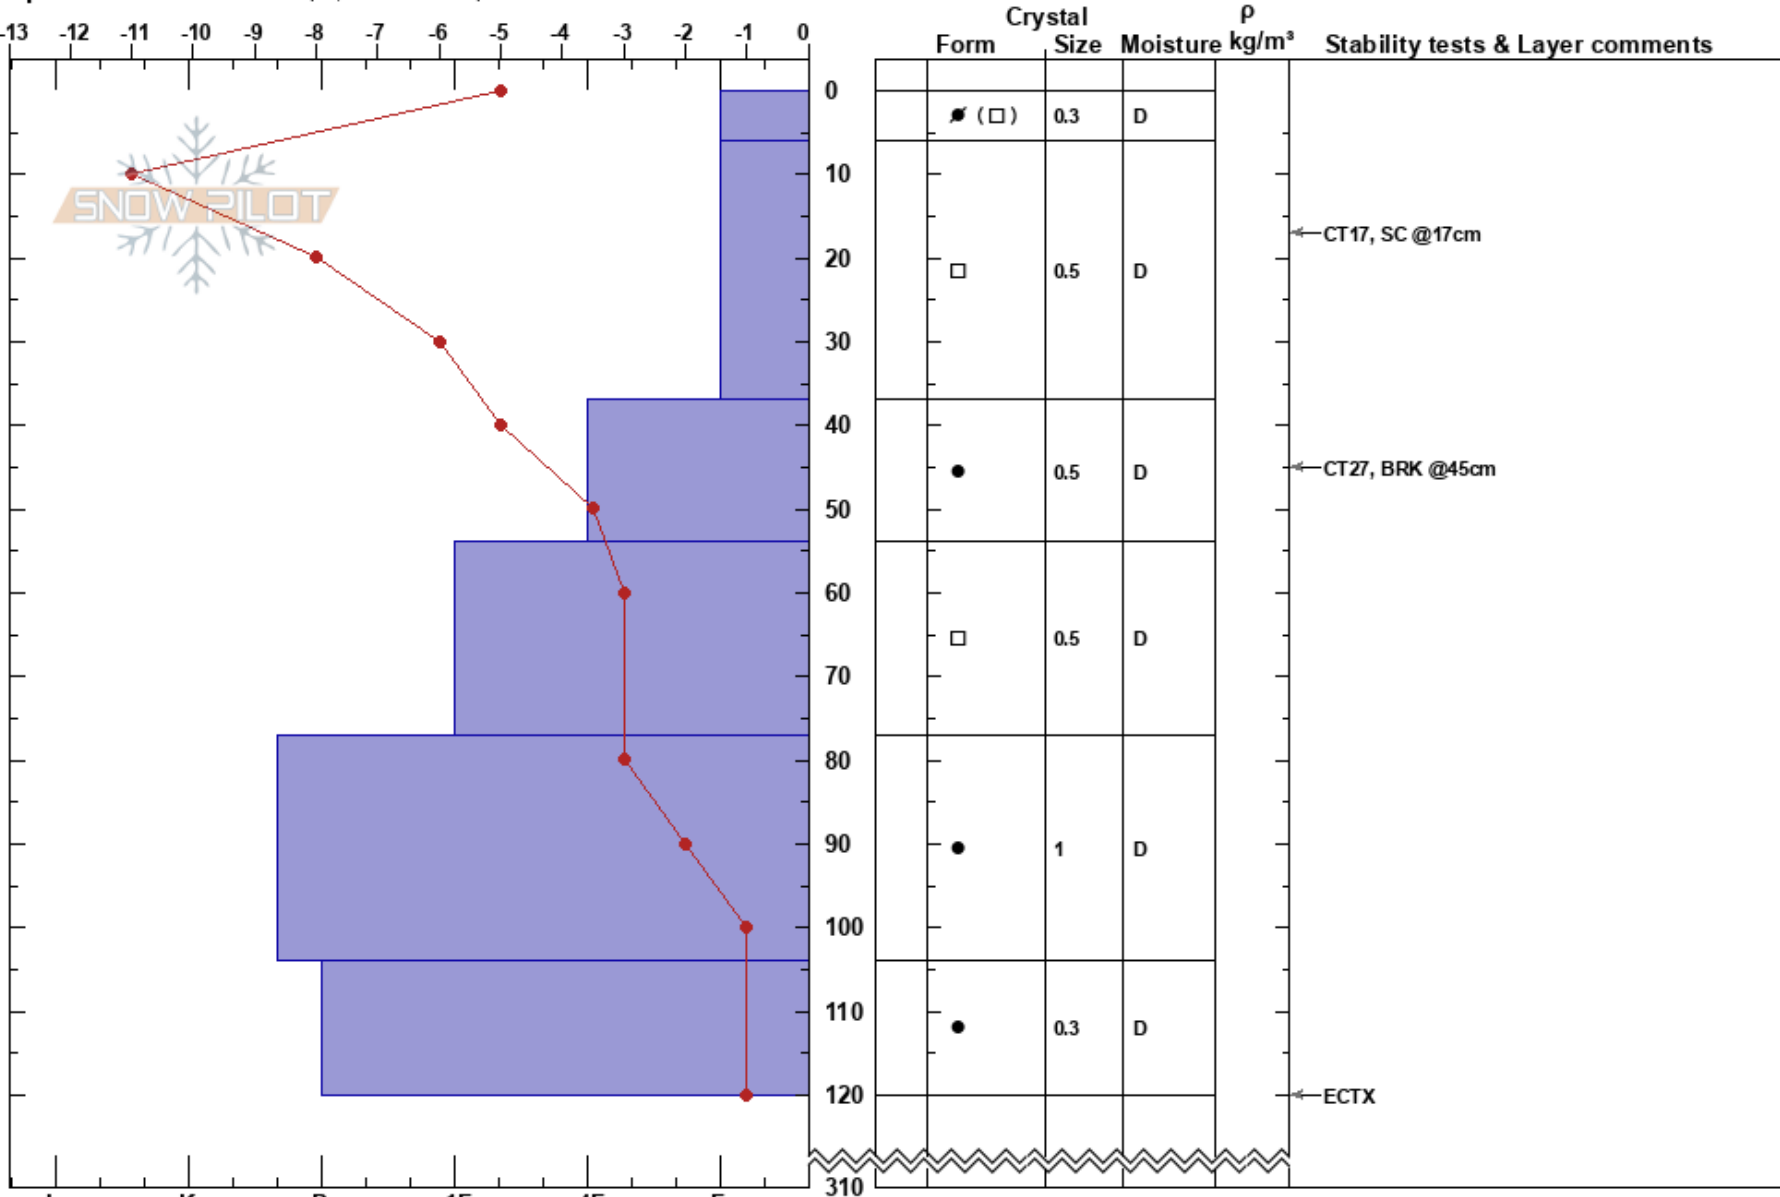

Mammoth Rock Avi2
Eastern Sierra Nevada
CA

lacey greene
02/26/2017 - 1:30pm
Co-ord: 11S 324173E 4164853N
Slope Angle: 23°
Wind Loading: yes

Stability: HS:310
Air Temperature: -5°C PF: 26
Sky Cover: CLR
Precipitation: NO
Wind: W Moderate

Layer Notes:

Elevation: 8721 ft
Aspect: NW

Specifics: Ski tracks on slope; We skied slope

Notes: locally wind blowing upslope but strong west wind transporting snow over ridgetops
some cloud cover (<5%) to the distant north