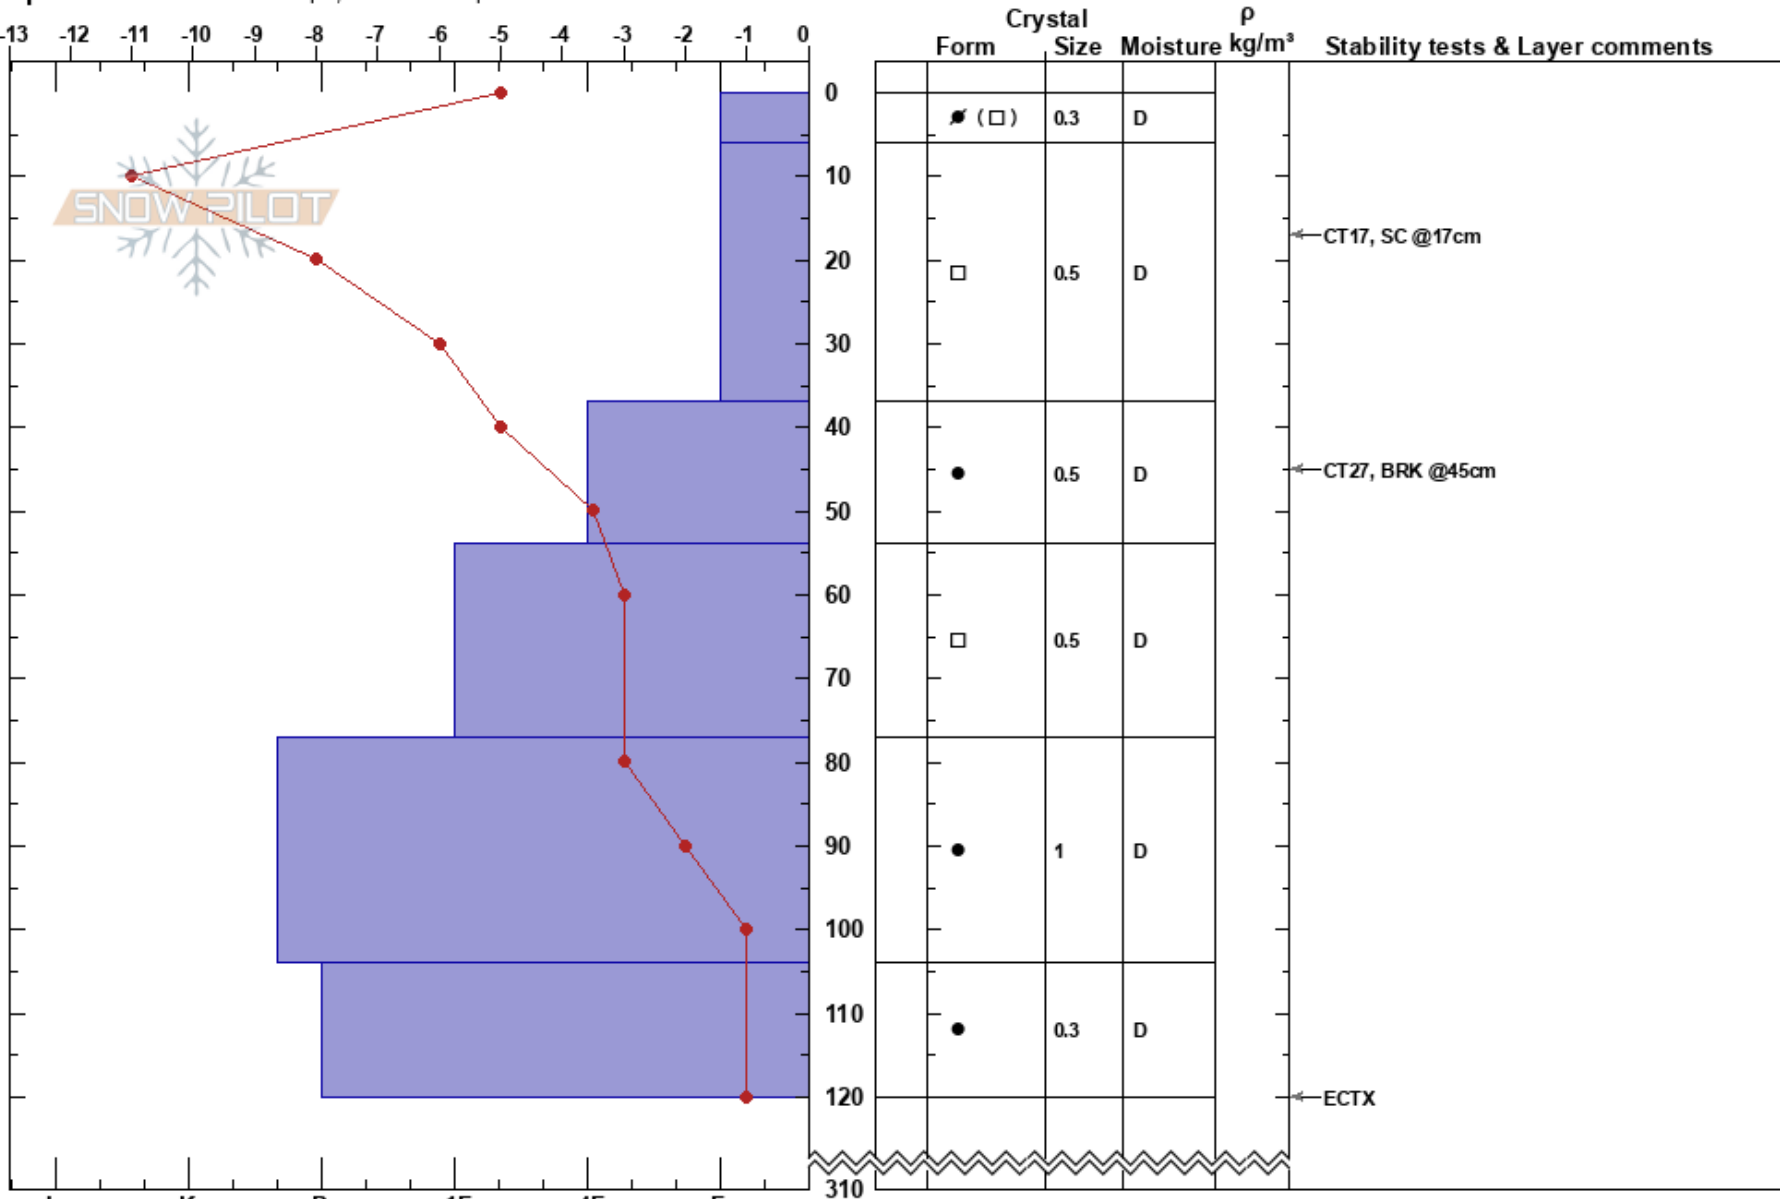

Mammoth Rock Avi2
 Eastern Sierra Nevada
 CA

lacey greene
 02/26/2017 - 1:30pm
 Co-ord: 11S 324173E 4164853N
 Slope Angle: 23°
 Wind Loading: yes

Stability: HS:310
 Air Temperature: -5°C PF: 26
 Sky Cover: CLR
 Precipitation: NO
 Wind: W Moderate

Layer Notes:

Elevation: 8721 ft
 Aspect: NW
 Specifics: Ski tracks on slope; We skied slope

Notes: locally wind blowing upslope but strong west wind transporting snow over ridgetops
 some cloud cover (<5%) to the distant north