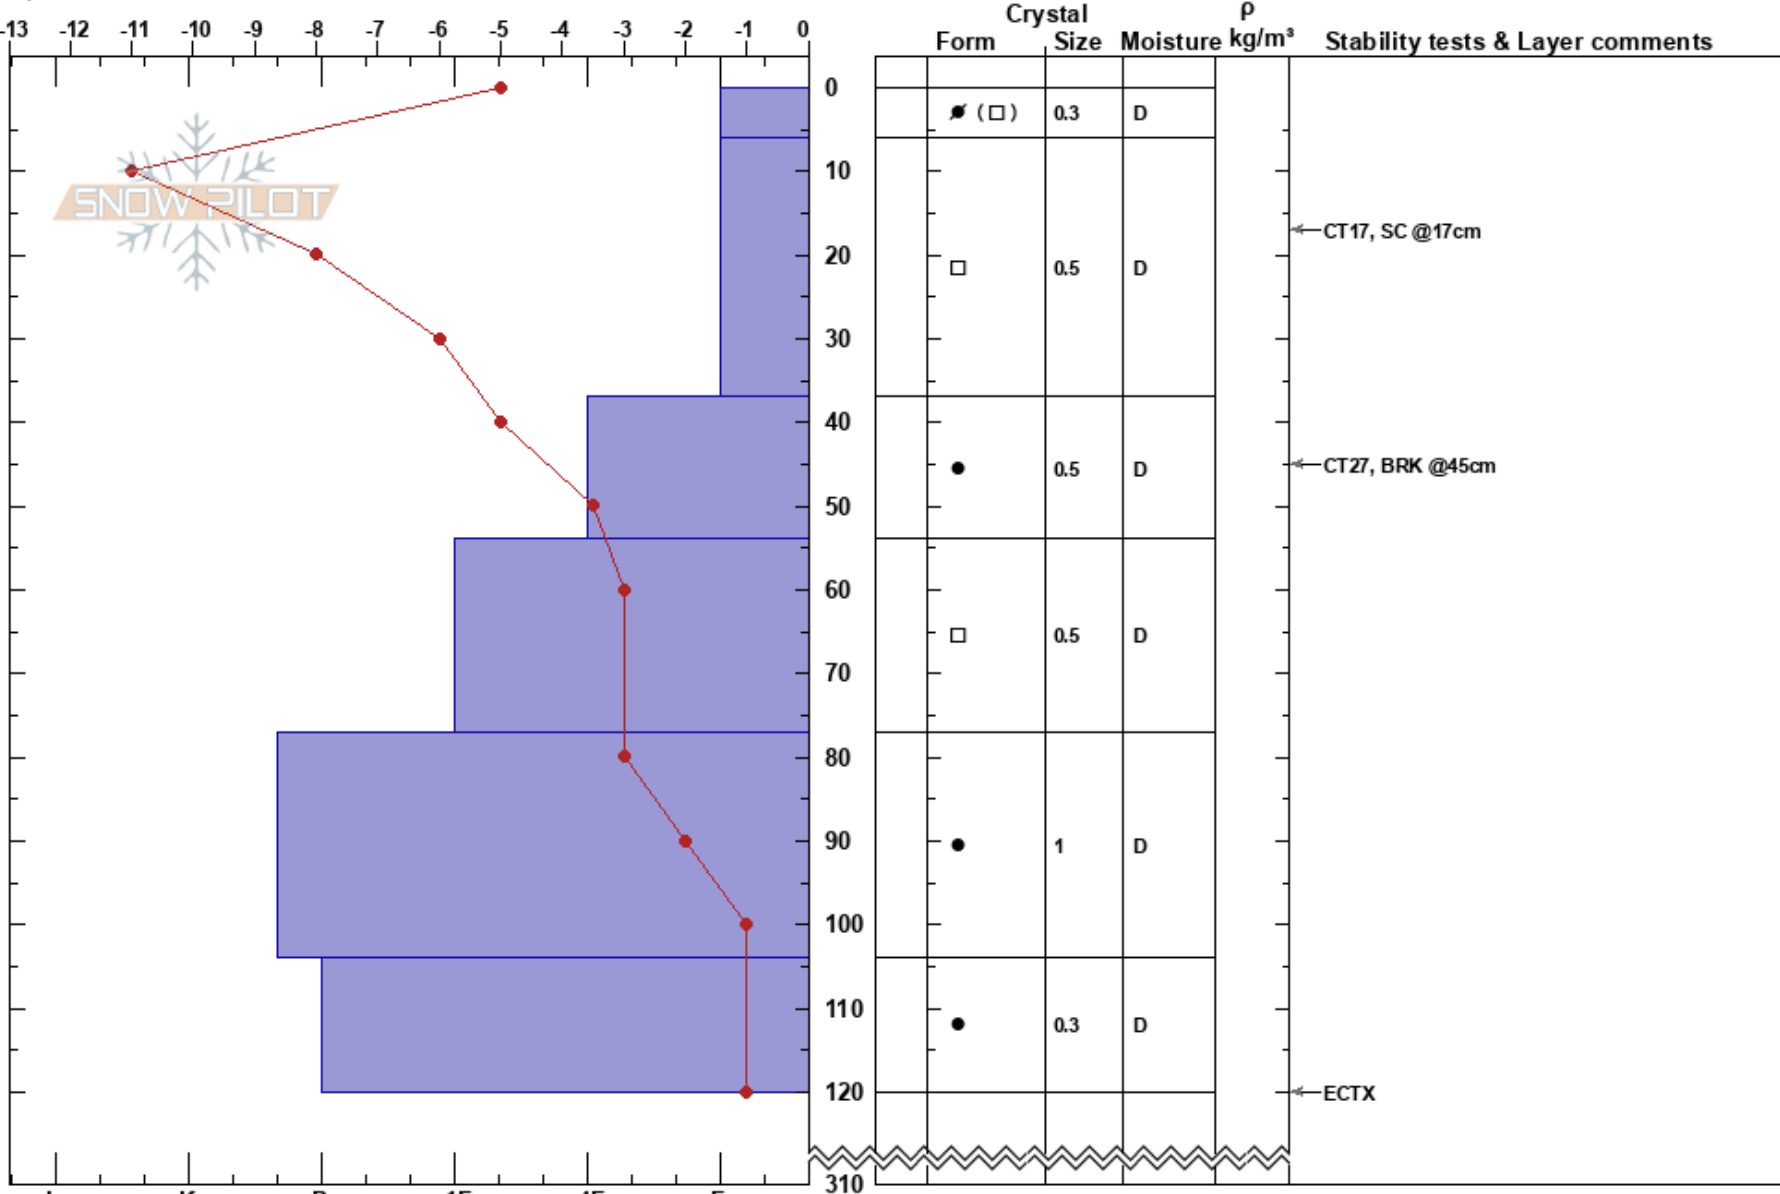

Mammoth Rock Avi2
 Eastern Sierra Nevada
 CA

lacey greene
 02/26/2017 - 1:30pm
 Co-ord: 11S 324173E 4164853N
 Slope Angle: 23°
 Wind Loading: yes

Stability: HS:310
 Air Temperature: -5°C PF: 26
 Sky Cover: CLR
 Precipitation: NO
 Wind: W Moderate

Layer Notes:

Elevation: 8721 ft
 Aspect: NW

Specifics: Ski tracks on slope; We skied slope

Notes: locally wind blowing upslope but strong west wind transporting snow over ridgetops
 some cloud cover (<5%) to the distant north