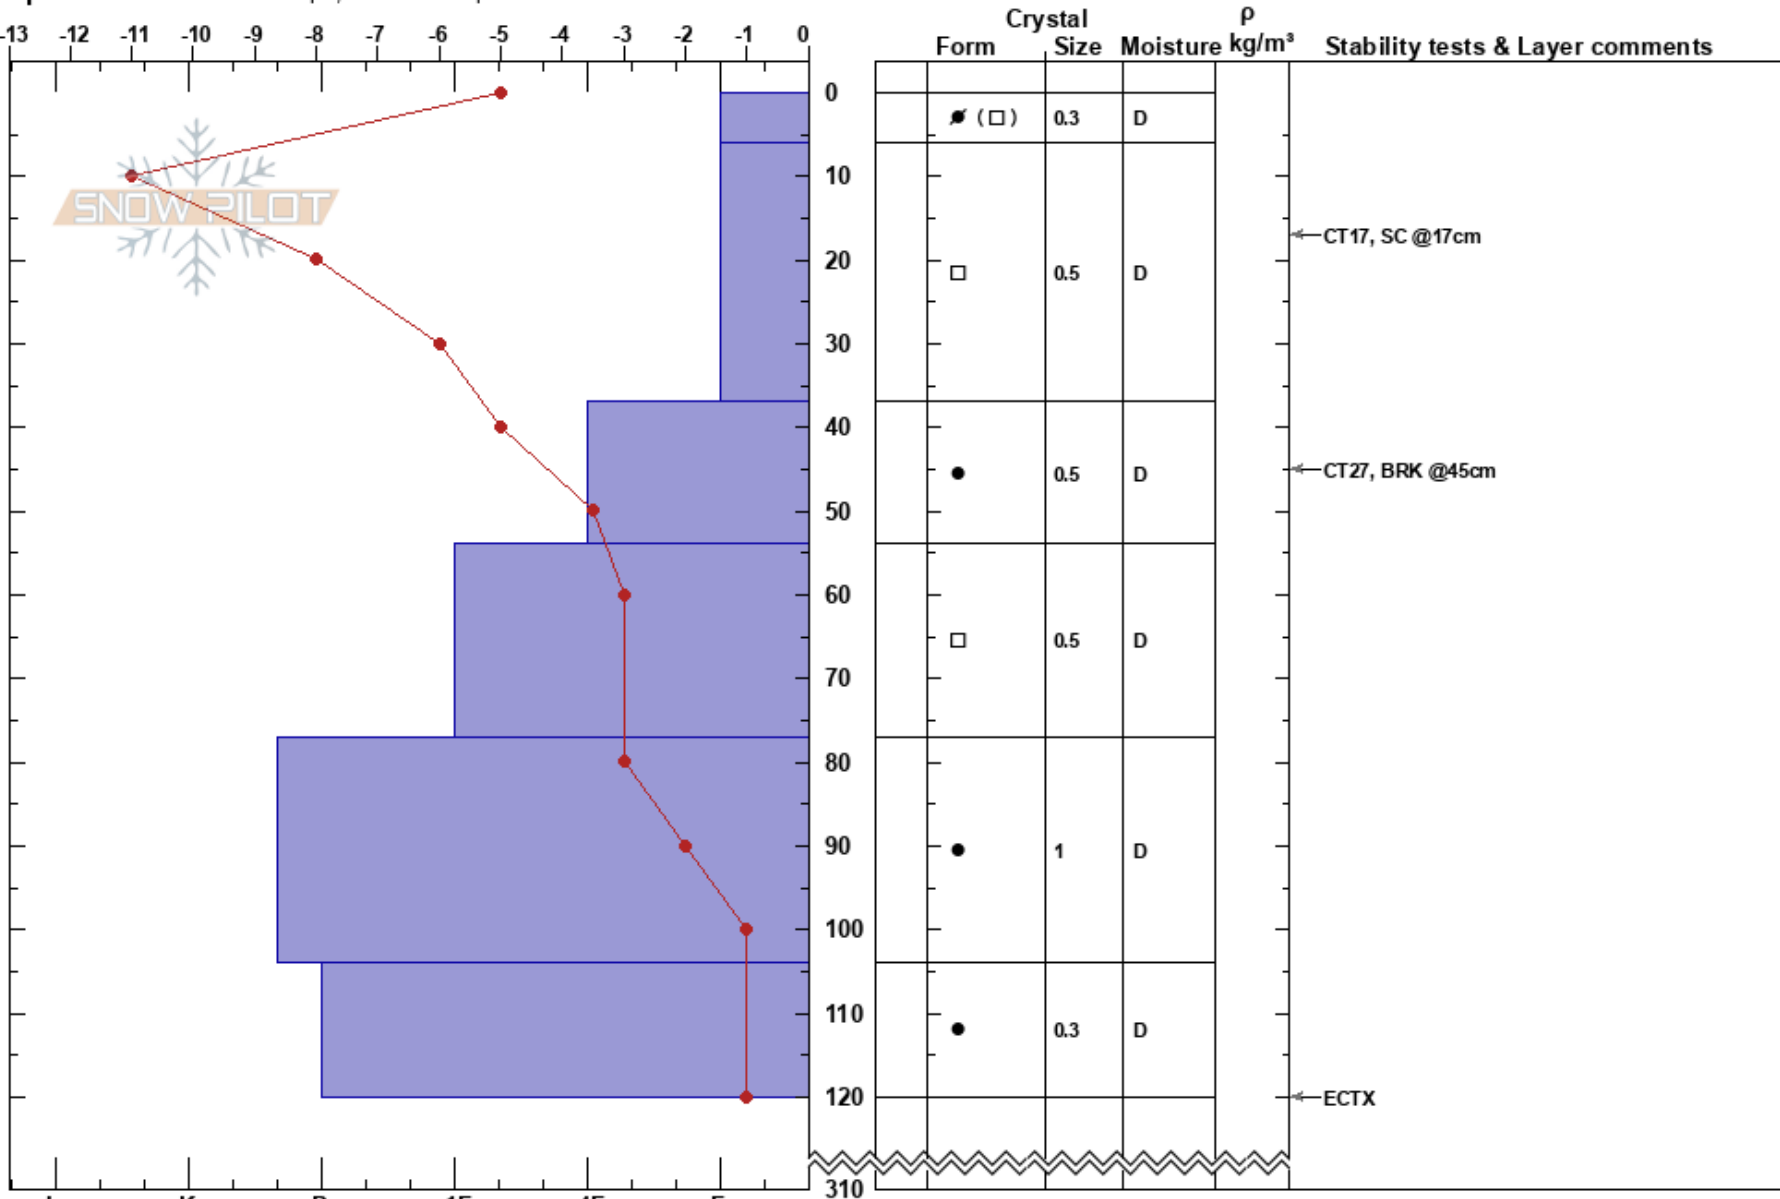

Mammoth Rock Avi2  
 Eastern Sierra Nevada  
 CA

lacey greene  
 02/26/2017 - 1:30pm  
 Co-ord: 11S 324173E 4164853N  
 Slope Angle: 23°  
 Wind Loading: yes

Stability: HS:310  
 Air Temperature: -5°C PF: 26  
 Sky Cover: CLR  
 Precipitation: NO  
 Wind: W Moderate

Layer Notes:

Elevation: 8721 ft  
 Aspect: NW  
 Specifics: Ski tracks on slope; We skied slope

Notes: locally wind blowing upslope but strong west wind transporting snow over ridgetops  
 some cloud cover (<5%) to the distant north