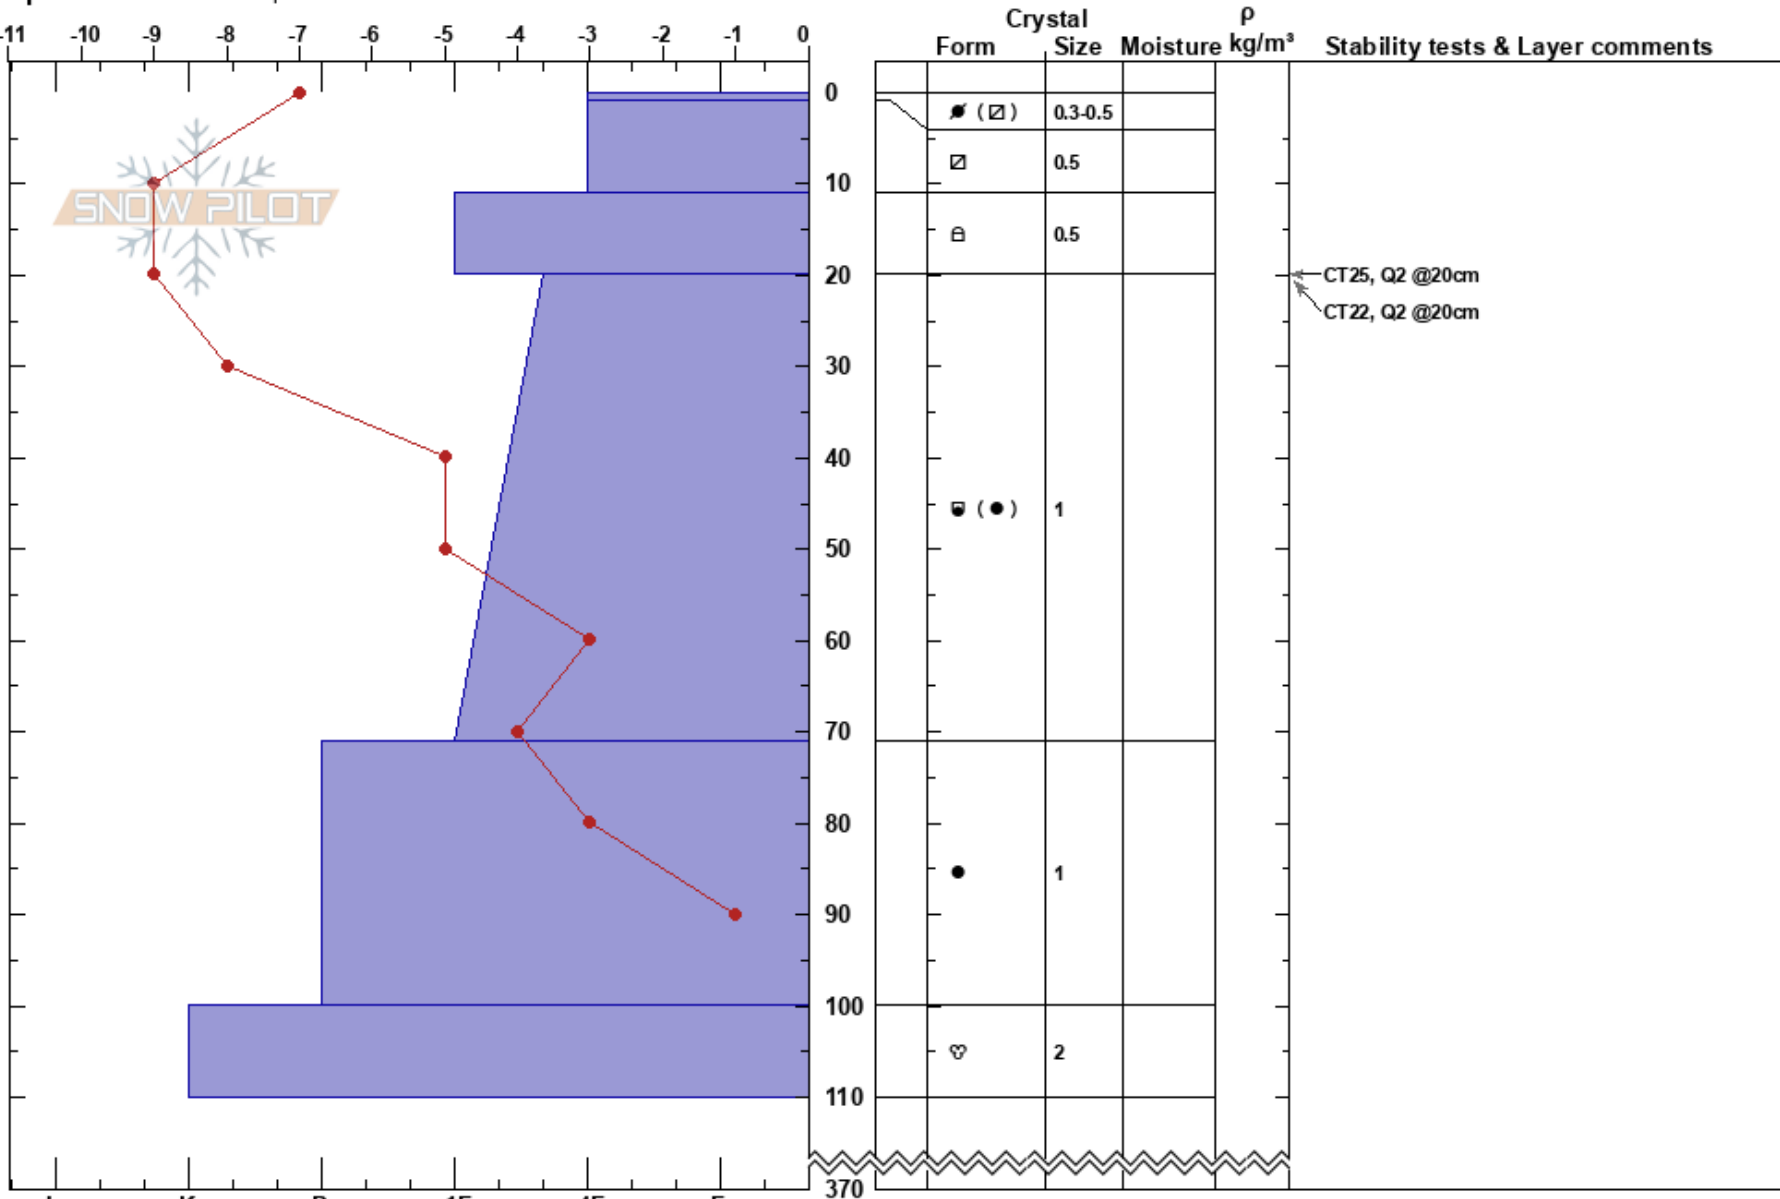

Mammoth Rock Snowpit
 Eastern Sierra Nevada
 CA
Elevation: 9200 ft
Aspect: NW
Specifics: We skied slope

Jonathan Tuttle
 02/26/2017 - 11:30am
Co-ord:
Slope Angle: 17°
Wind Loading: yes

Stability: Good **HS:**370 **Layer Notes:**
Air Temperature: -5°C **PF:** 15
Sky Cover: FEW
Precipitation: NO
Wind: SW Moderate