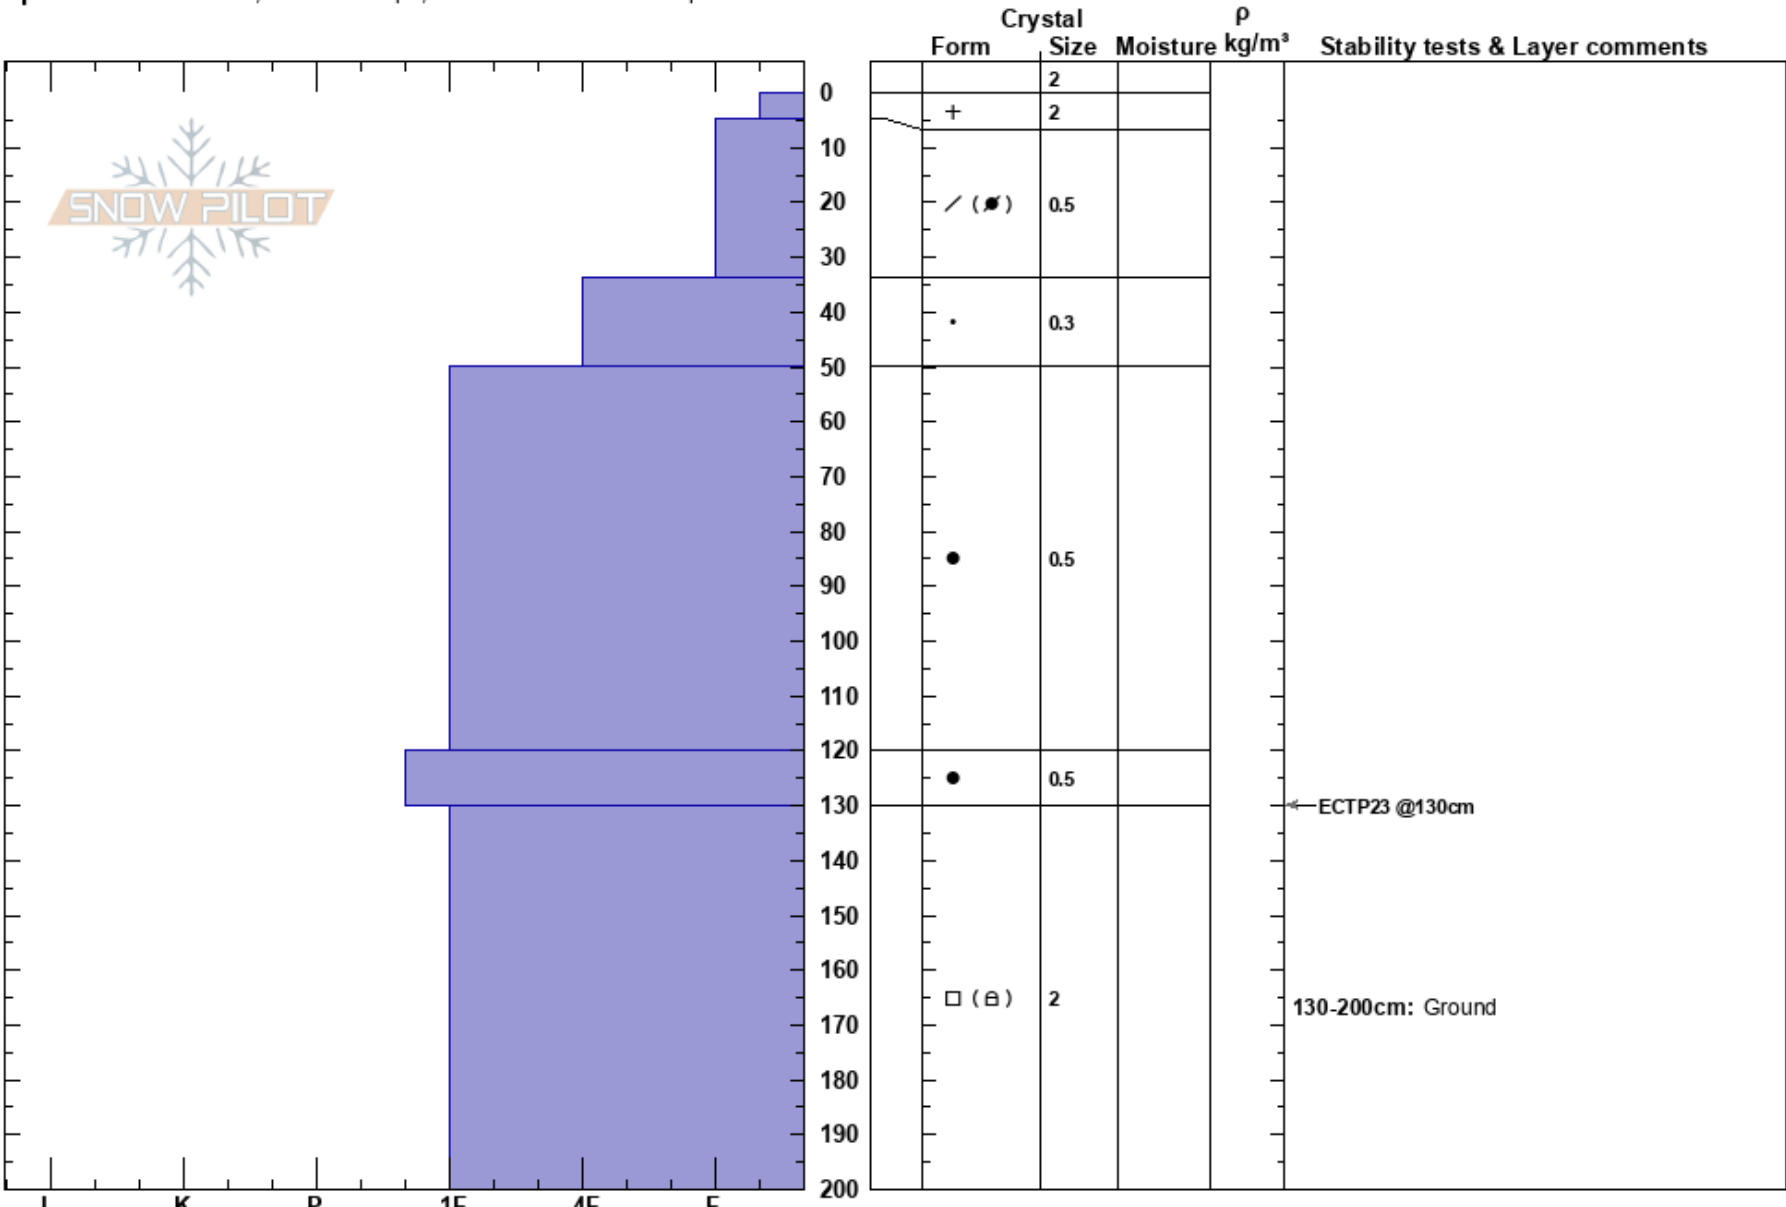

Dry Fork v Alta 01.23  
 Wasatch Range  
 UT  
 Elevation: 10149 ft  
 Aspect: NE  
 Specifics: Practice Pit; We skied slope; Snowmobile tracks on slope

Jesse Williams  
 01/23/2020 - 10:15am  
 Co-ord: 12T 449349E 4491493N  
 Slope Angle: 40°  
 Wind Loading:

Stability: Good  
 Air Temperature: -5°C  
 Sky Cover: OVC  
 Precipitation: S-1  
 Wind: NW Light Breeze  
 HS:200  
 PF: 35  
 PS: 10  
 130-200cm: Ground  
 130-200cm: Problematic layer

Notes: