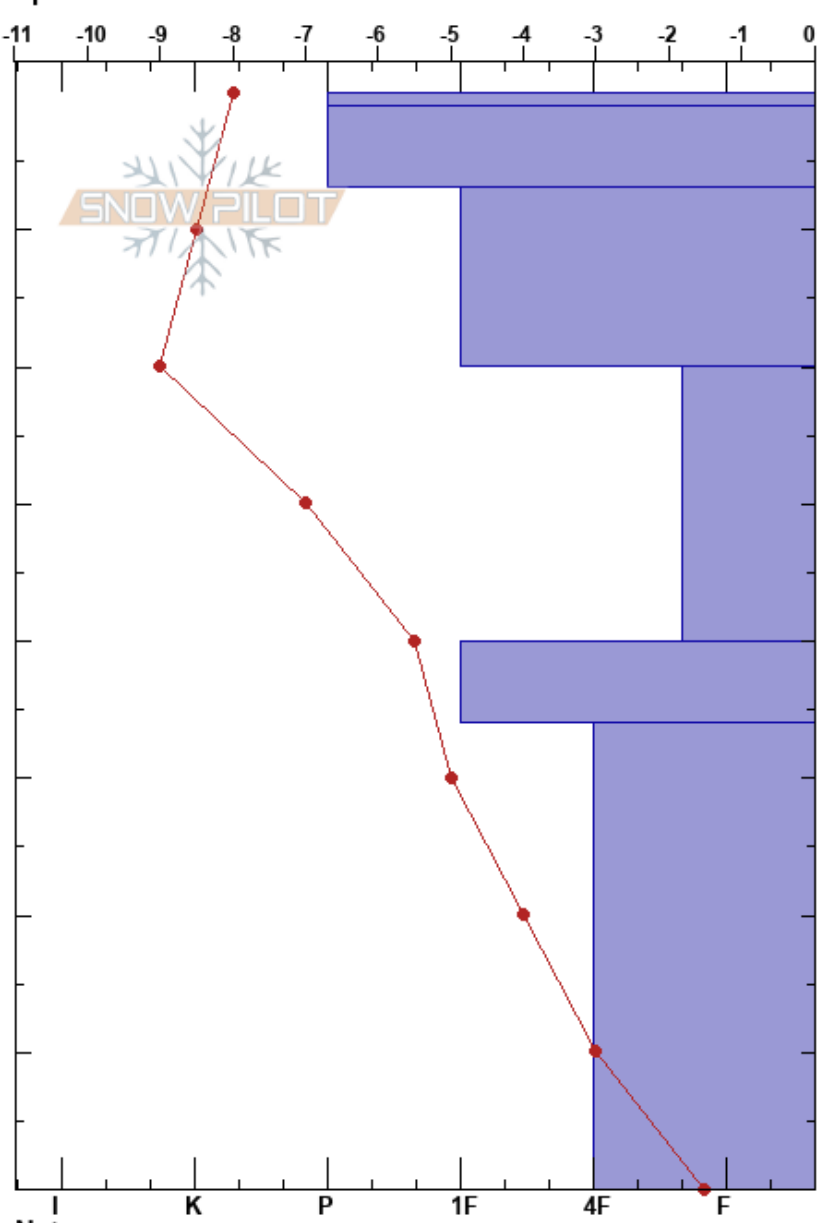

Below Panorama Dome Nayan Savla
 Eastern Sierra Nevada 02/26/2017 - 1:31pm
 CA
Elevation: 8675 ft
Aspect: NE
Specifics:

Stability: HS:80
Air Temperature: -6°C
Sky Cover: CLR
Precipitation: NO
Wind: SW Moderate
Layer Notes: PF: 20 20-40cm: Problematic layer

Form	Crystal		ρ kg/m ³	Stability tests & Layer comments
	Size	Moisture		
/	0.1	D		
	0.3	D		
•	0.3	D		
		D		← ECTN7 @20cm ← CT, Q1 @20cm
		D		
		D		← ECTN14 @40cm
		D		

Notes: