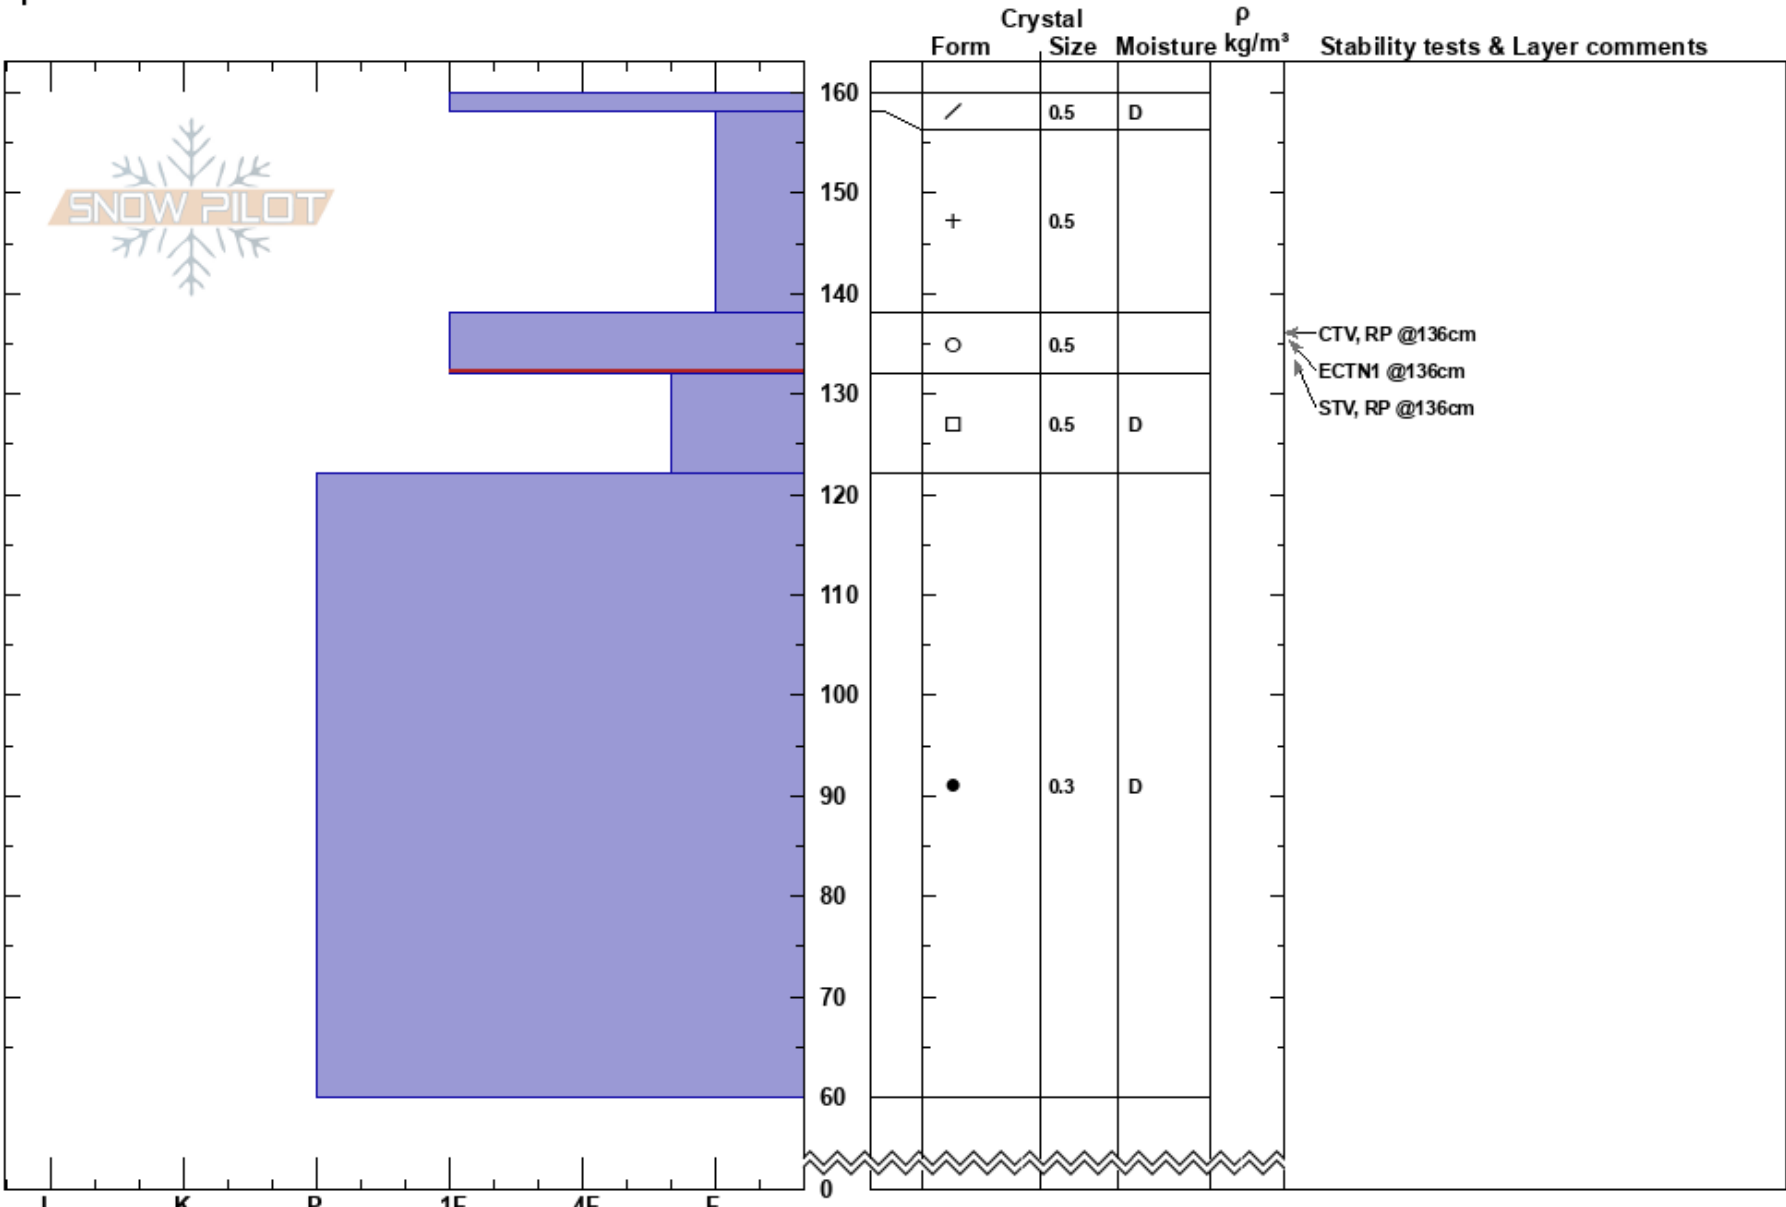

Luaren special
 Vail/Summit County
 CO
 Elevation: 11870 ft
 Aspect:
 Specifics:

Dan Moroz
 02/25/2017 - 2:30pm
 Co-ord: 39.67229N, -105.88446W
 Slope Angle:
 Wind Loading: yes

Stability:
 Air Temperature: 15°C
 Sky Cover: OVC
 Precipitation: S-1
 Wind: W Moderate

HS: 160
 PF: 20
 138-132cm: Problematic layer

Notes: cold and windy