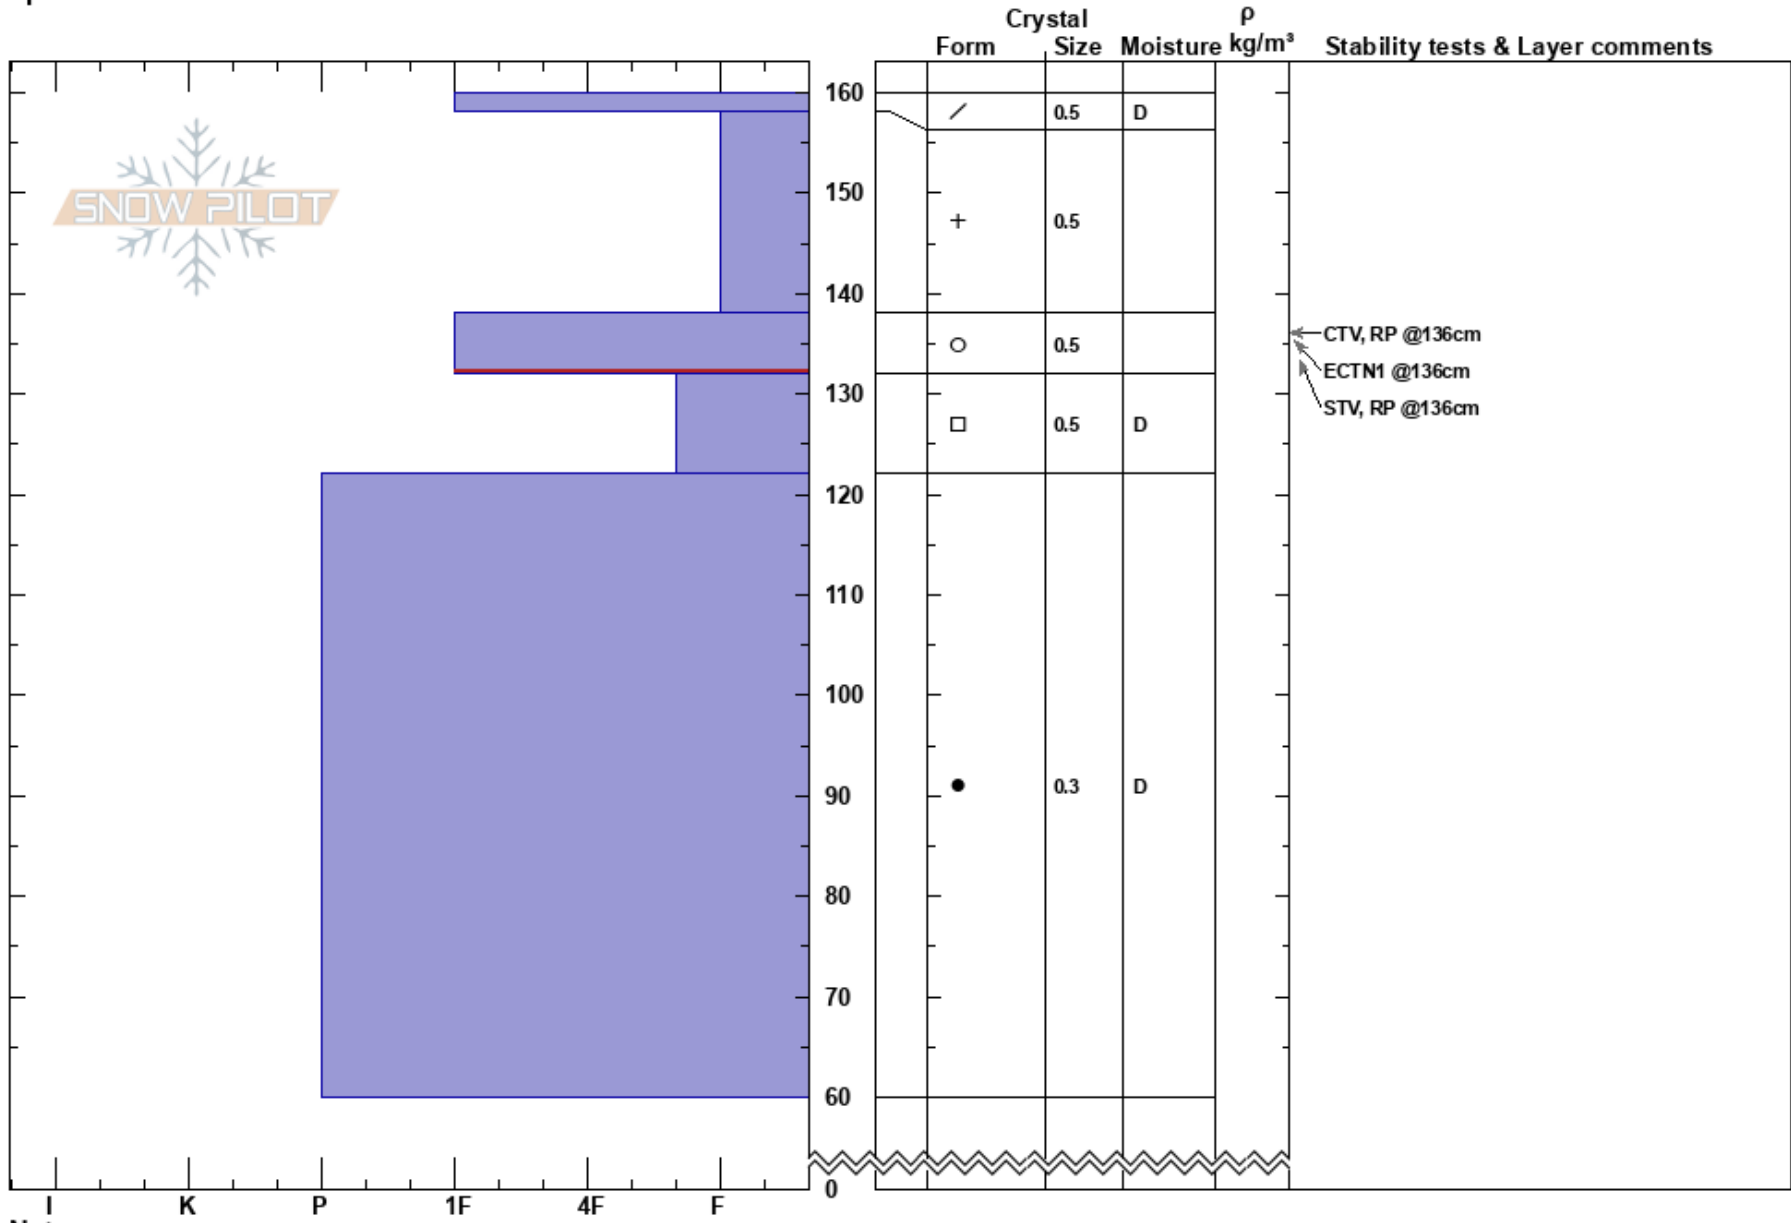

Luaren special
 Vail/Summit County
 CO
 Elevation: 11870 ft
 Aspect:
 Specifics:

Dan Moroz
 02/25/2017 - 2:30pm
 Co-ord: 39.67229N, -105.88446W
 Slope Angle:
 Wind Loading: yes

Stability:
 Air Temperature: 15°C
 Sky Cover: OVC
 Precipitation: S-1
 Wind: W Moderate

HS: 160
 PF: 20
 138-132cm: Problematic layer

Notes: cold and windy